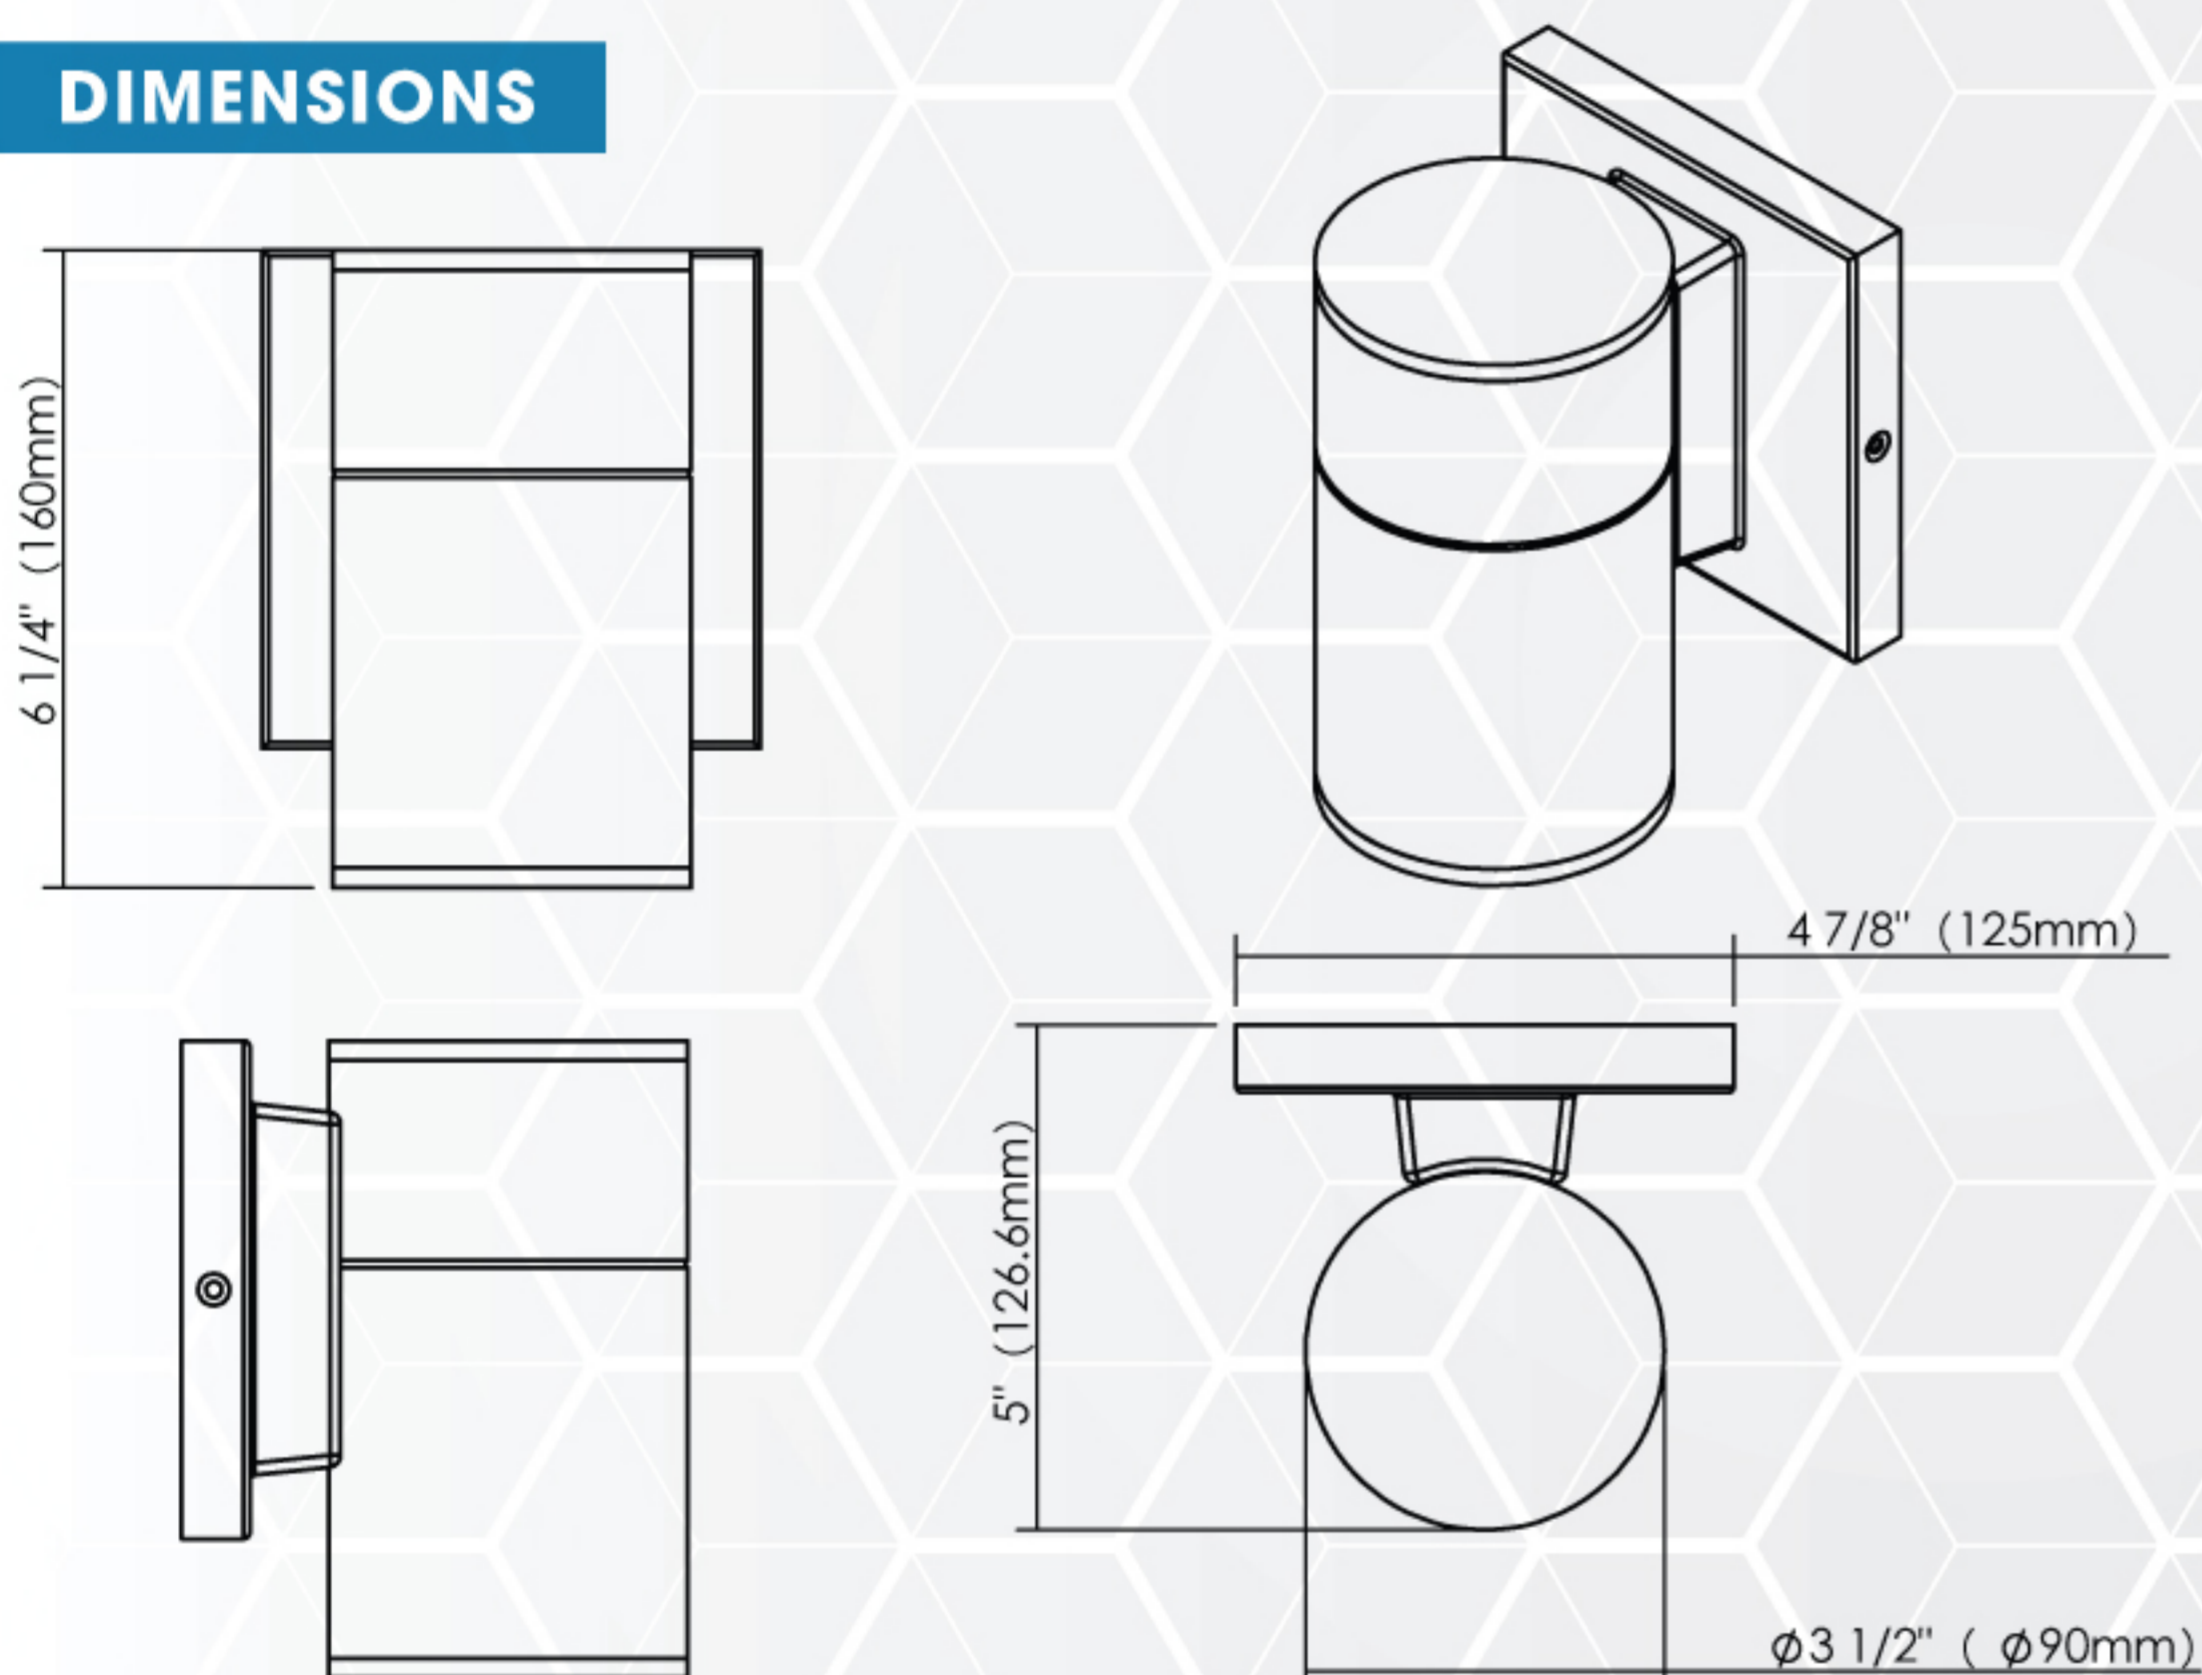

WALL SCONCES

RSC-DL-5CCT-BK

HIGHLIGHTS

Modern Porch Light, LED Down Wall Sconce

- High quality aluminum body with glass diffuser
- Suitable for a variety of styles and brings a modern look to your home
- Elegant design, provide a more high end looking
- Installation Down
- 50000 hours lifetime

DIMENSIONS

SPECIFICATIONS

Model	RSC-DL-5CCT-BK
Wattage	10W
Voltage	AC120-347V, 60Hz
Lumens	600lmn
Beam Angle	60°
Lifetime	50000 hours
Dimmable	No
Rating	Wet locations
CRI	80
Grade of Protection	IP65
Colour Temp.	2700K / 3000K / 3500K / 4000K / 5000K
Lighting Direction	Down
Operating Temp.	-20°C ~ +40°C

WALL SCONCES

RSC-DL-5CCT-BK

INSTALLATION

INCLUDED IN BOX

- LED down wall sconce
- Mounting Brackets

Reference	QTY.	Remarks	Project:
			Location:
			Architect:
			Engineer:
			Contractor:
			Submitted by:
			Date: