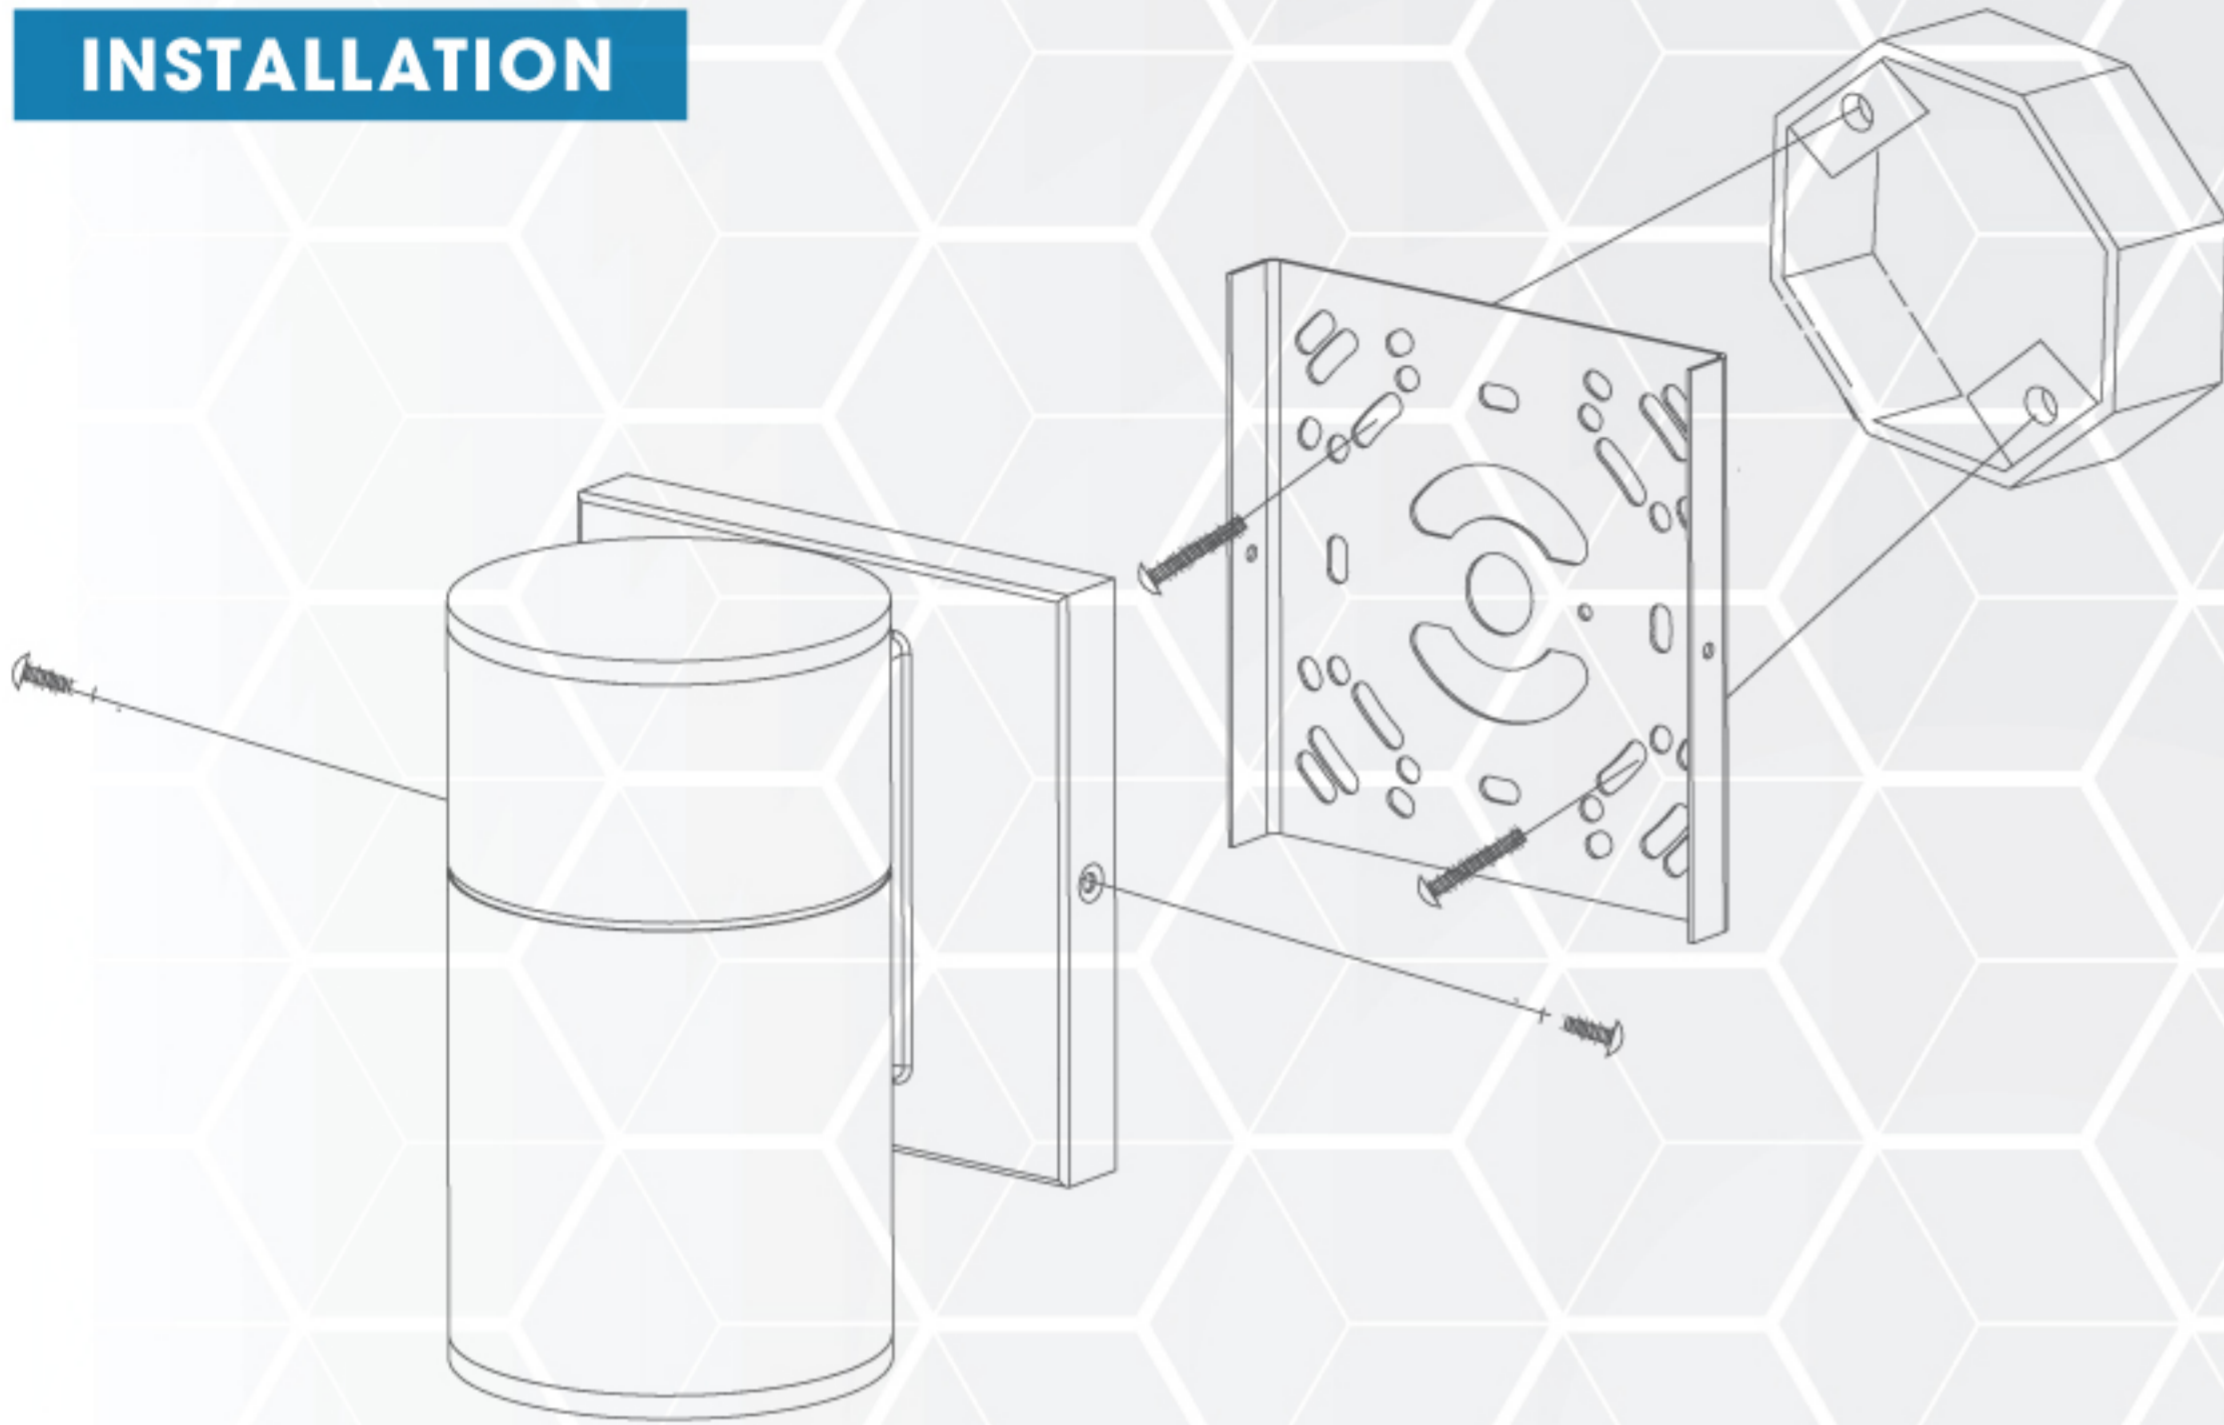

WALL SCONCES

RSC-DL-5CCT-BK

HIGHLIGHTS

Modern Porch Light, LED Down Wall Sconce

- High quality aluminum body with glass diffuser
- Suitable for a variety of styles and brings a modern look to your home
- Elegant design, provide a more high end looking
- Installation Down
- 50000 hours lifetime

DIMENSIONS

SPECIFICATIONS

Model	RSC-DL-5CCT-BK
Wattage	10W
Voltage	AC120-347V, 60Hz
Lumens	600lmn
Beam Angle	60°
Lifetime	50000 hours
Dimmable	No
Rating	Wet locations
CRI	80
Grade of Protection	IP65
Colour Temp.	2700K / 3000K / 3500K / 4000K / 5000K
Lighting Direction	Down
Operating Temp.	-20°C ~ +40°C

WALL SCONCES

RSC-DL-5CCT-BK

INSTALLATION

INCLUDED IN BOX

- LED down wall sconce
- Mounting Brackets

Reference	QTY.	Remarks	Project:
			Location:
			Architect:
			Engineer:
			Contractor:
			Submitted by:
			Date: