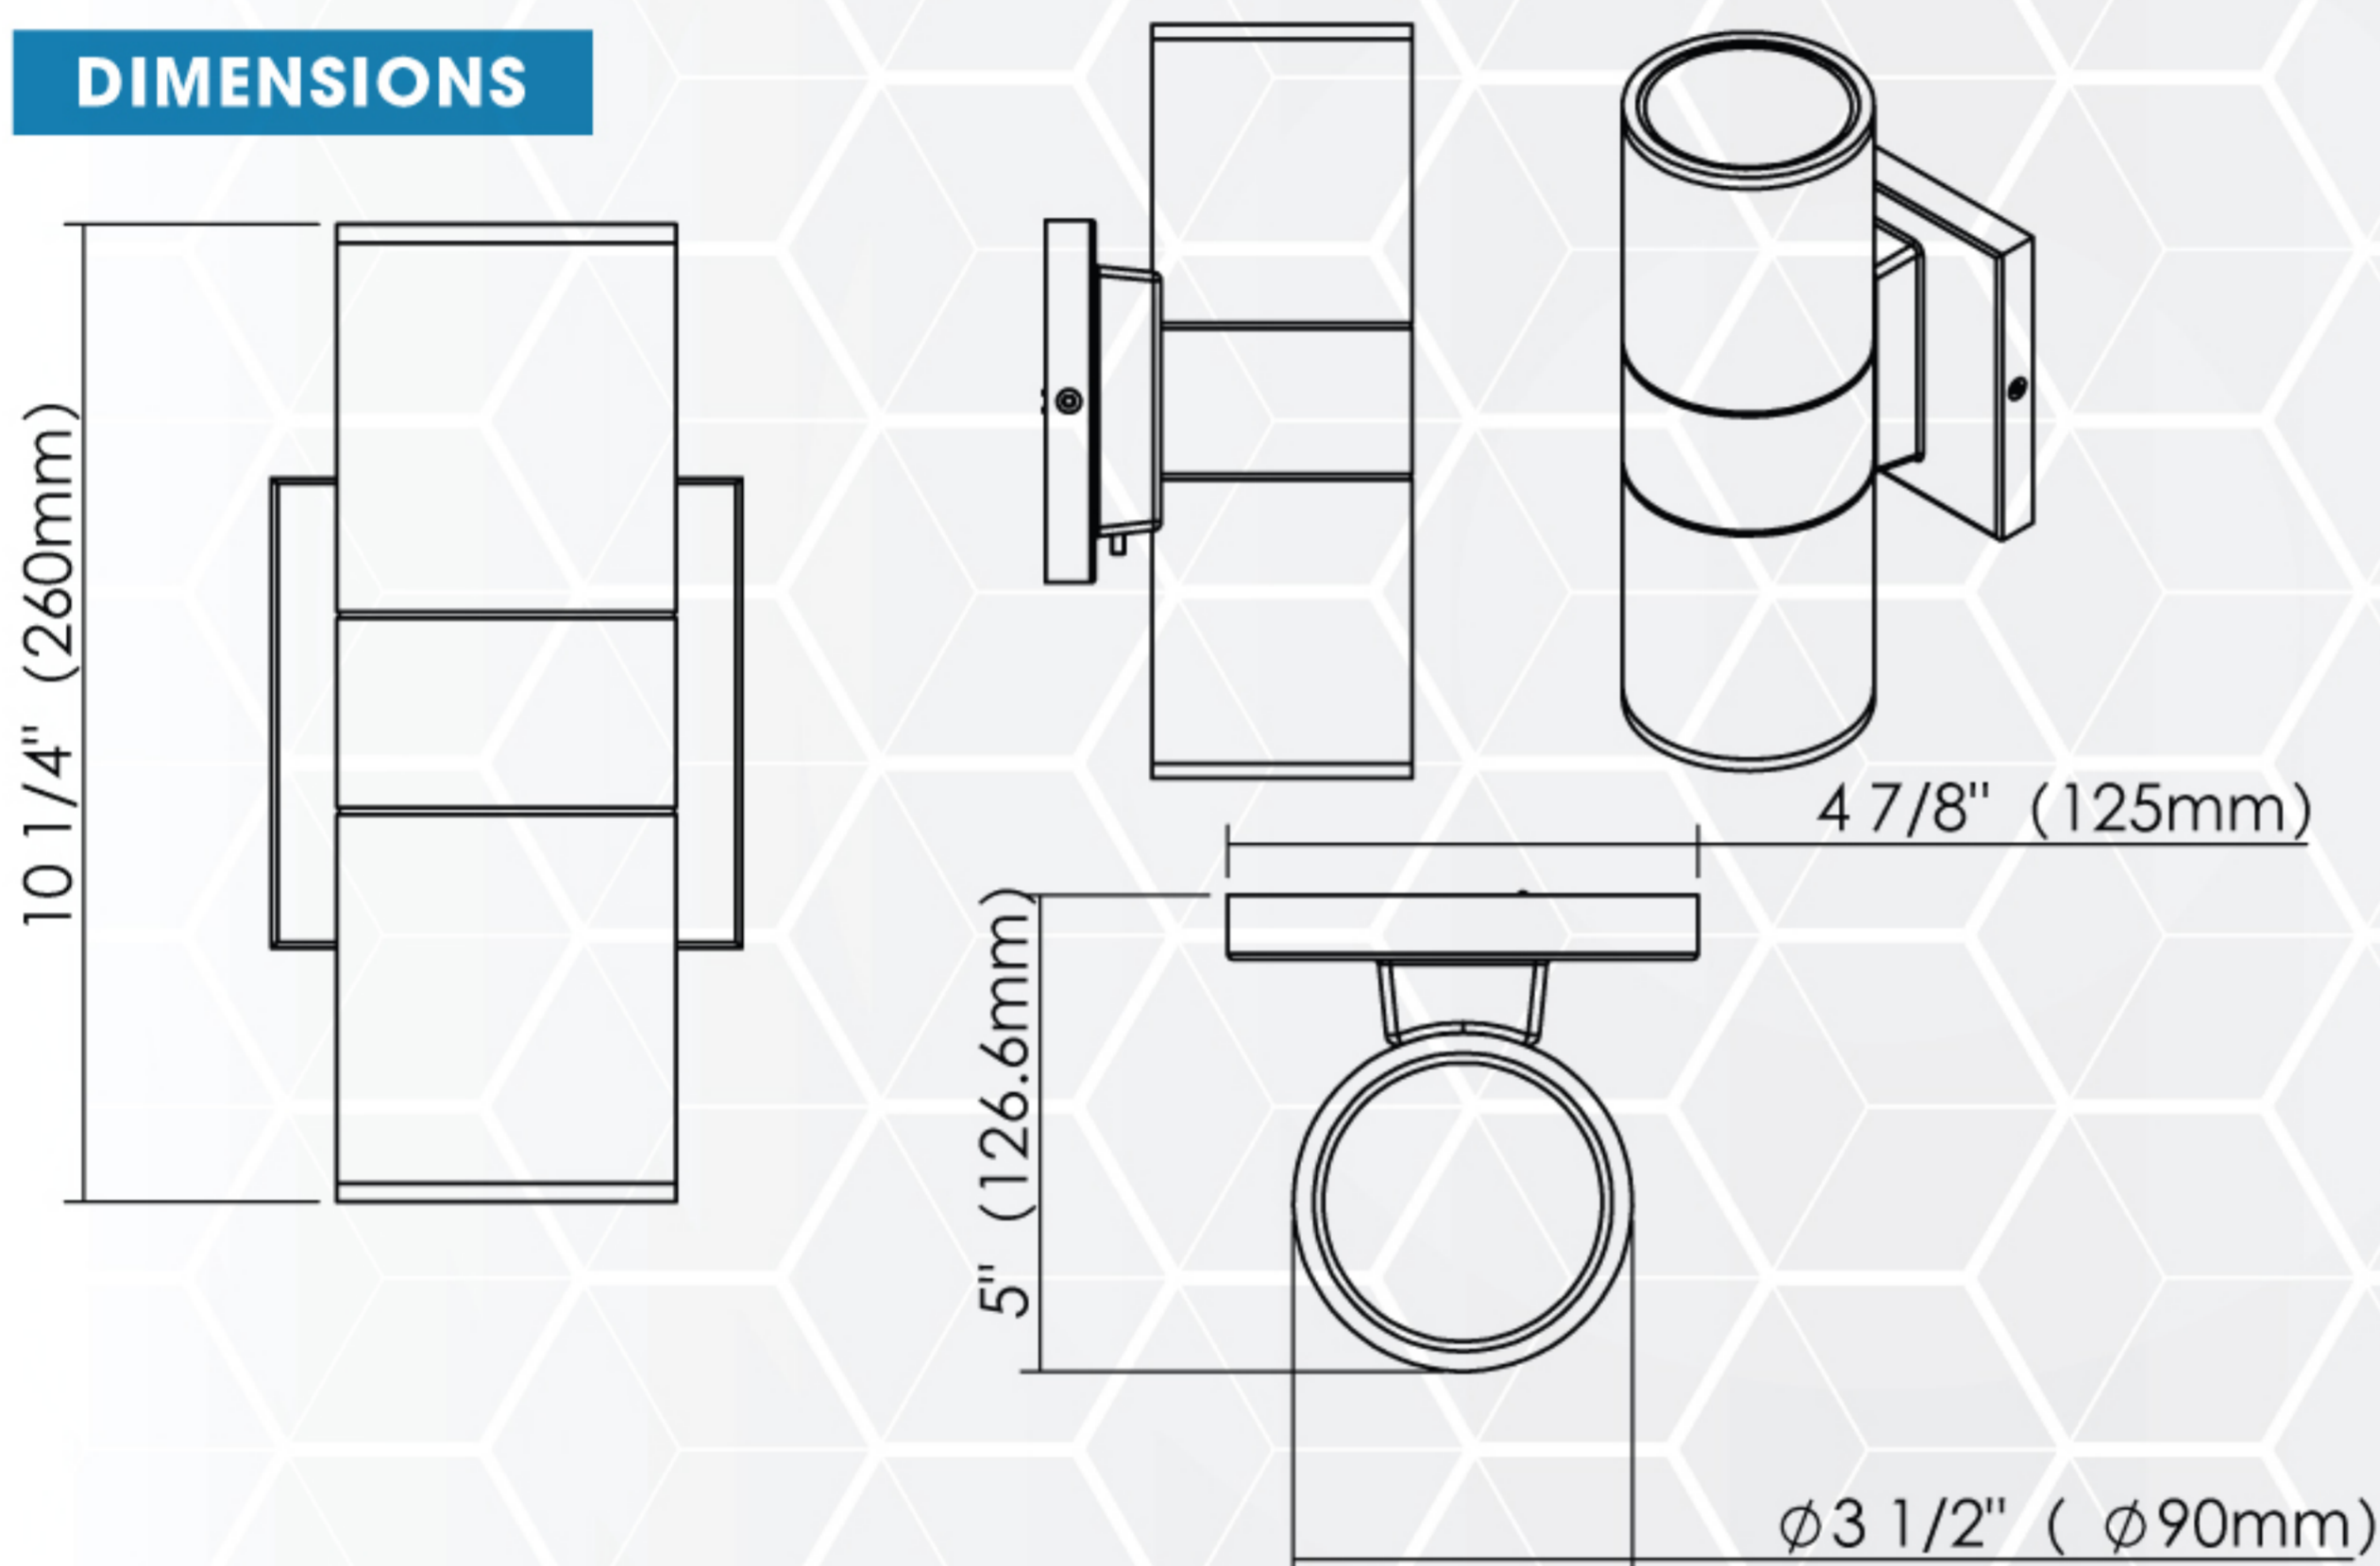

WALL SCONCES

RSC-UD-5CCT-BK

HIGHLIGHTS

Waterproof Outdoor 20W LED Up And Down Wall Sconce

- High quality aluminum body with glass diffuser
- High quality painting treatment designed to outlast the toughest Canadian winters
- Elegant design, provides a more high end look
- 50000 hours lifetime

DIMENSIONS

SPECIFICATIONS

Model	RSC-UD-5CCT-BK
Wattage	20W
Voltage	AC120-277V/120-347V, 60Hz
Lumens	1800lmn (50% UP/50% DOWN)
Beam Angle	60°
Lifetime	50000 hours
Dimmable	No
Rating	Wet locations
Grade of Protection	IP65
CRI	80
Colour Temp.	2700K / 3000K / 3500K / 4000K / 5000K
Lighting Direction	Up/Down
Operating Temp.	-20°C ~ +40°C

WALL SCONCES

RSC-UD-5CCT-BK

INSTALLATION

INCLUDED IN BOX

- Double head wall sconce
- Mounting Brackets

APPLICATION

Reference	QTY.	Remarks	Project:
			Location:
			Architect:
			Engineer:
			Contractor:
			Submitted by:
			Date: