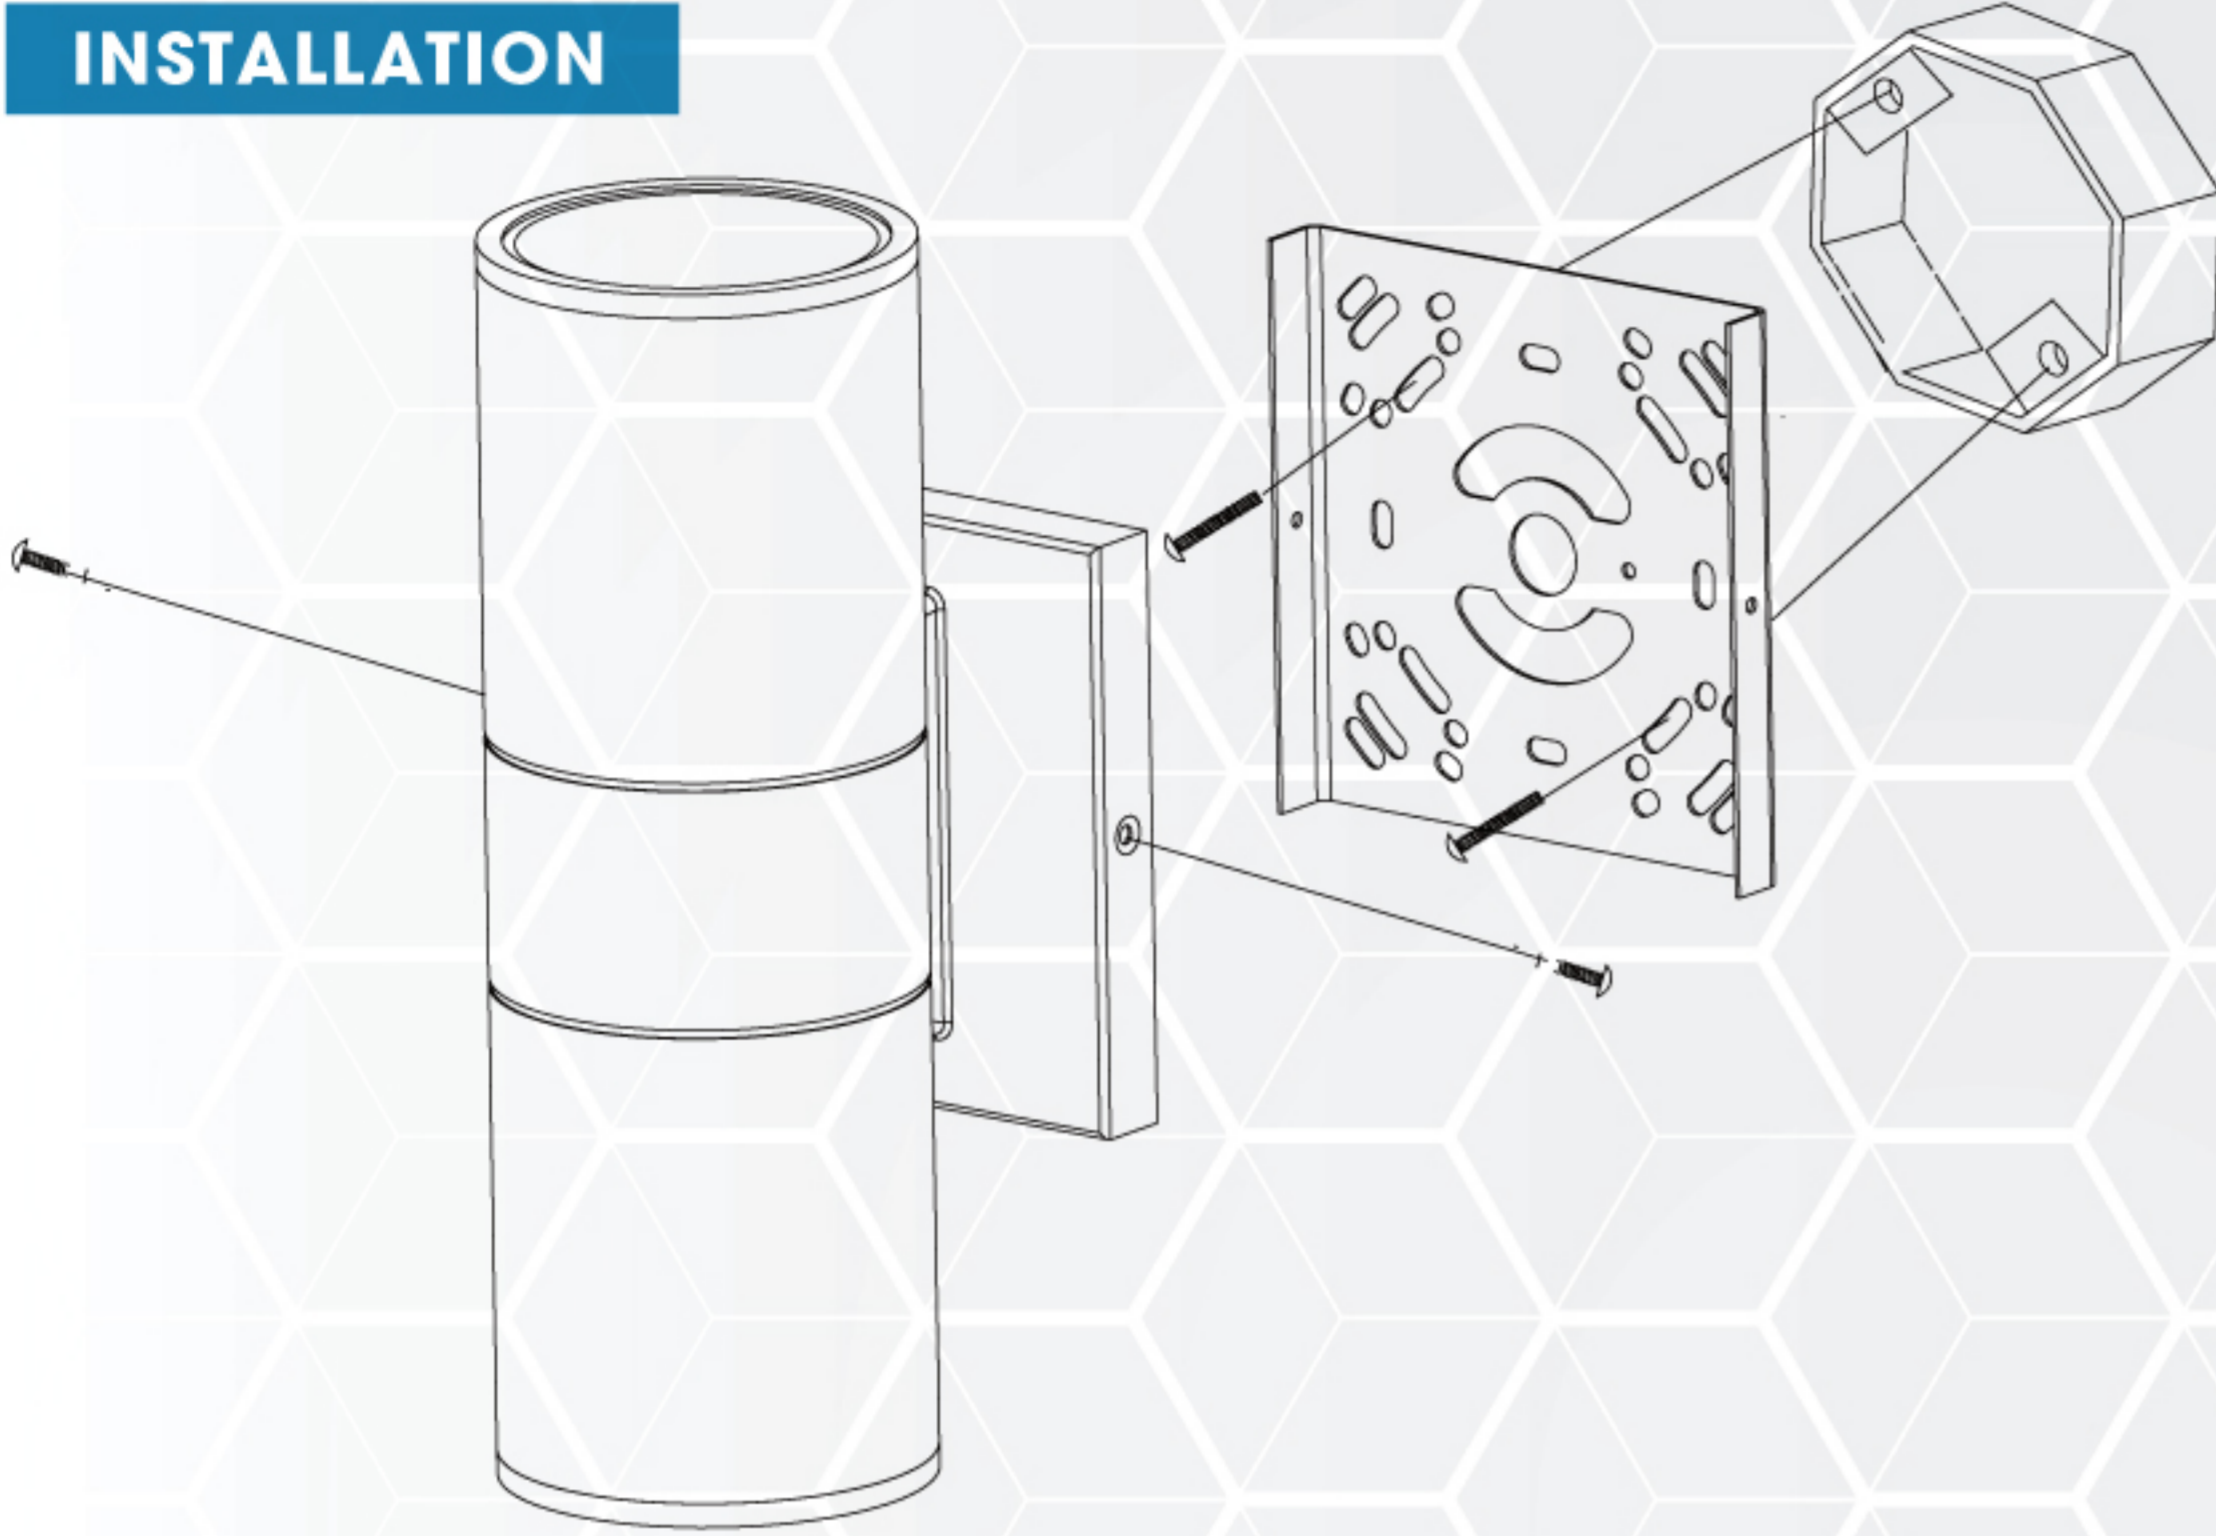

WALL SCONCES

RSC-UD-5CCT-BK

HIGHLIGHTS

Waterproof Outdoor 20W LED Up And Down Wall Sconce

- High quality aluminum body with glass diffuser
- High quality painting treatment designed to outlast the toughest Canadian winters
- Elegant design, provides a more high end look
- 50000 hours lifetime

DIMENSIONS

SPECIFICATIONS

Model	RSC-UD-5CCT-BK
Wattage	20W
Voltage	AC120-277V/120-347V, 60Hz
Lumens	1800lmn (50% UP/50% DOWN)
Beam Angle	60°
Lifetime	50000 hours
Dimmable	No
Rating	Wet locations
Grade of Protection	IP65
CRI	80
Colour Temp.	2700K / 3000K / 3500K / 4000K / 5000K
Lighting Direction	Up/Down
Operating Temp.	-20°C ~ +40°C

WALL SCONCES

RSC-UD-5CCT-BK

INSTALLATION

INCLUDED IN BOX

- Double head wall sconce
- Mounting Brackets

APPLICATION

Reference	QTY.	Remarks	Project:
			Location:
			Architect:
			Engineer:
			Contractor:
			Submitted by:
			Date: