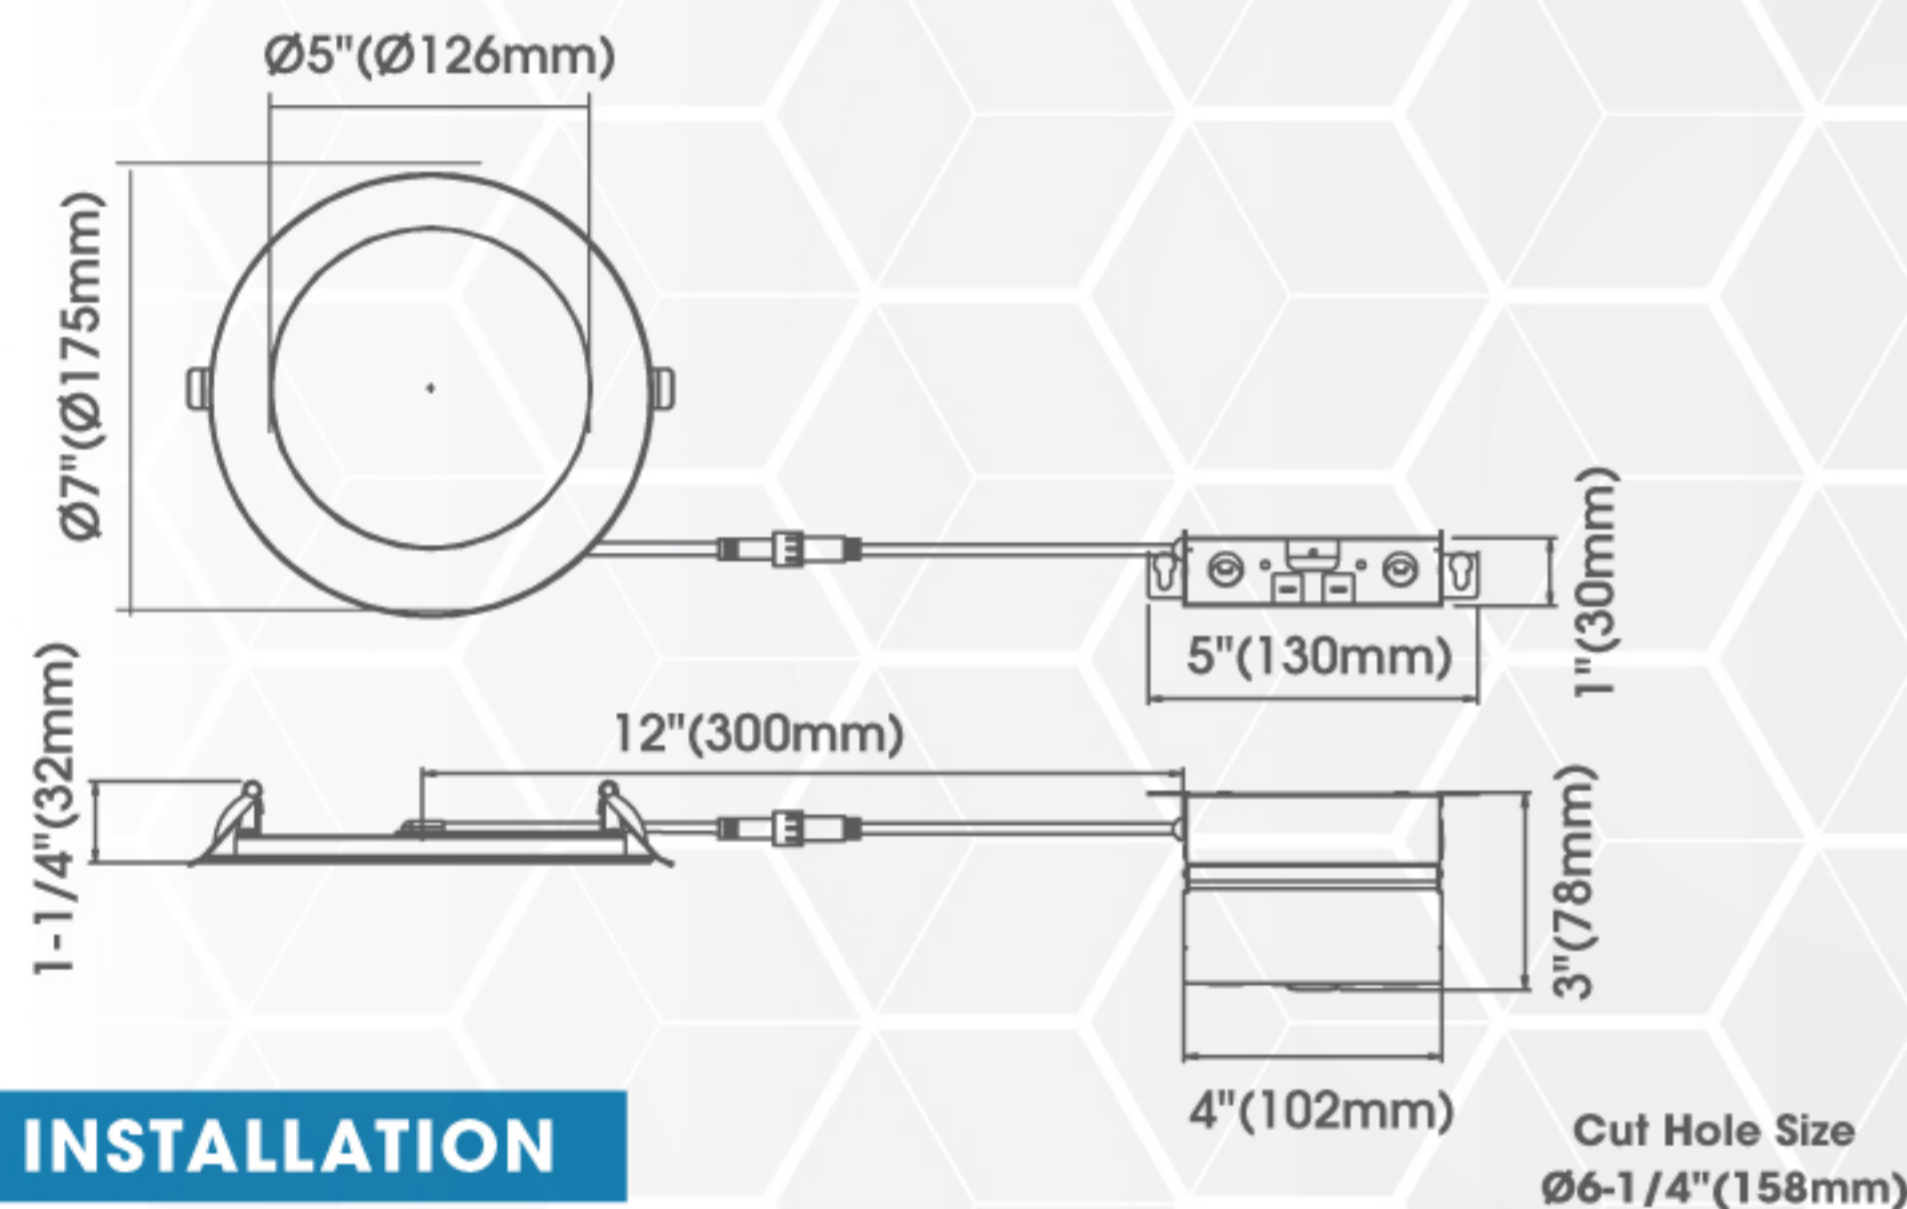

LED SLIM LIGHTS

SLIM6FR-5CCT

HIGHLIGHTS

6" LED Fire Rated Recessed Downlight - with Adjustable CCT

- Reinforced and heat resistant steel casting providing 2-hour fire rating
- Junction box with commercial grade driver included
- Easy installation (no additional box required)
- 5-color field selectable CCT - 2700K, 3000K, 3500K, 4000K, 5000K
- Tested & Certified to comply with UL 263-2011(R2022) & ASTM E119-20 & CAN/ULC-S101-14
- Rated for ceiling assemblies with up to 2 layers of drywall, each 5/8 inch, for a total of 1-1/4 inches

DIMENSIONS

INSTALLATION

SPECIFICATIONS

Model	SLIM6FR-5CCT
Wattage	15W
Voltage	AC120V, 60Hz
Lumens	1000lm
Beam Angle	120°
Lifetime	50000 hours
Air Tight	Yes
Rating	IC rated Wet locations
Grade of Protection	IP54
CRI Warranty	80Ra 5 Years
Colour Temp.	2700K / 3000K / 3500K / 4000K / 5000K
Dimming	Triac Dimming
Operating Temp.	-20°C ~ +40°C

LED SLIM LIGHTS

SLIM6FR-5CCT

TESTING REPORT

Height	Eavg, Errax	Angle: 111.13 deg	Diameter
1m	120.4,404.31x		291.71 CM
2m	30.10,101.11x		583.42 CM
3m	13.38,44.921x		875.12 CM
4m	7.525,25.271x		1166.83 CM
5m	4.816,16.171x		1458.54 CM
6m	3.345,11.231x		1750.24 CM
7m	2.457,8.2501x		2041.96 CM
8m	1.881,6.3171x		2333.66 CM
9m	1.486,4.9911x		2625.37 CM
10m	1.204,4.0431x		2917.08 CM

Polar Curves Wide Distribution

ACCESSORIES (SOLD SEPARATELY)

DECORATIVE TRIMS

SLIM6-RING SN
(Satin Nickel)

SLIM6-RING BK
(Black)

MOUNTING PLATES

PLATE 26-6

PLATE 6-HB