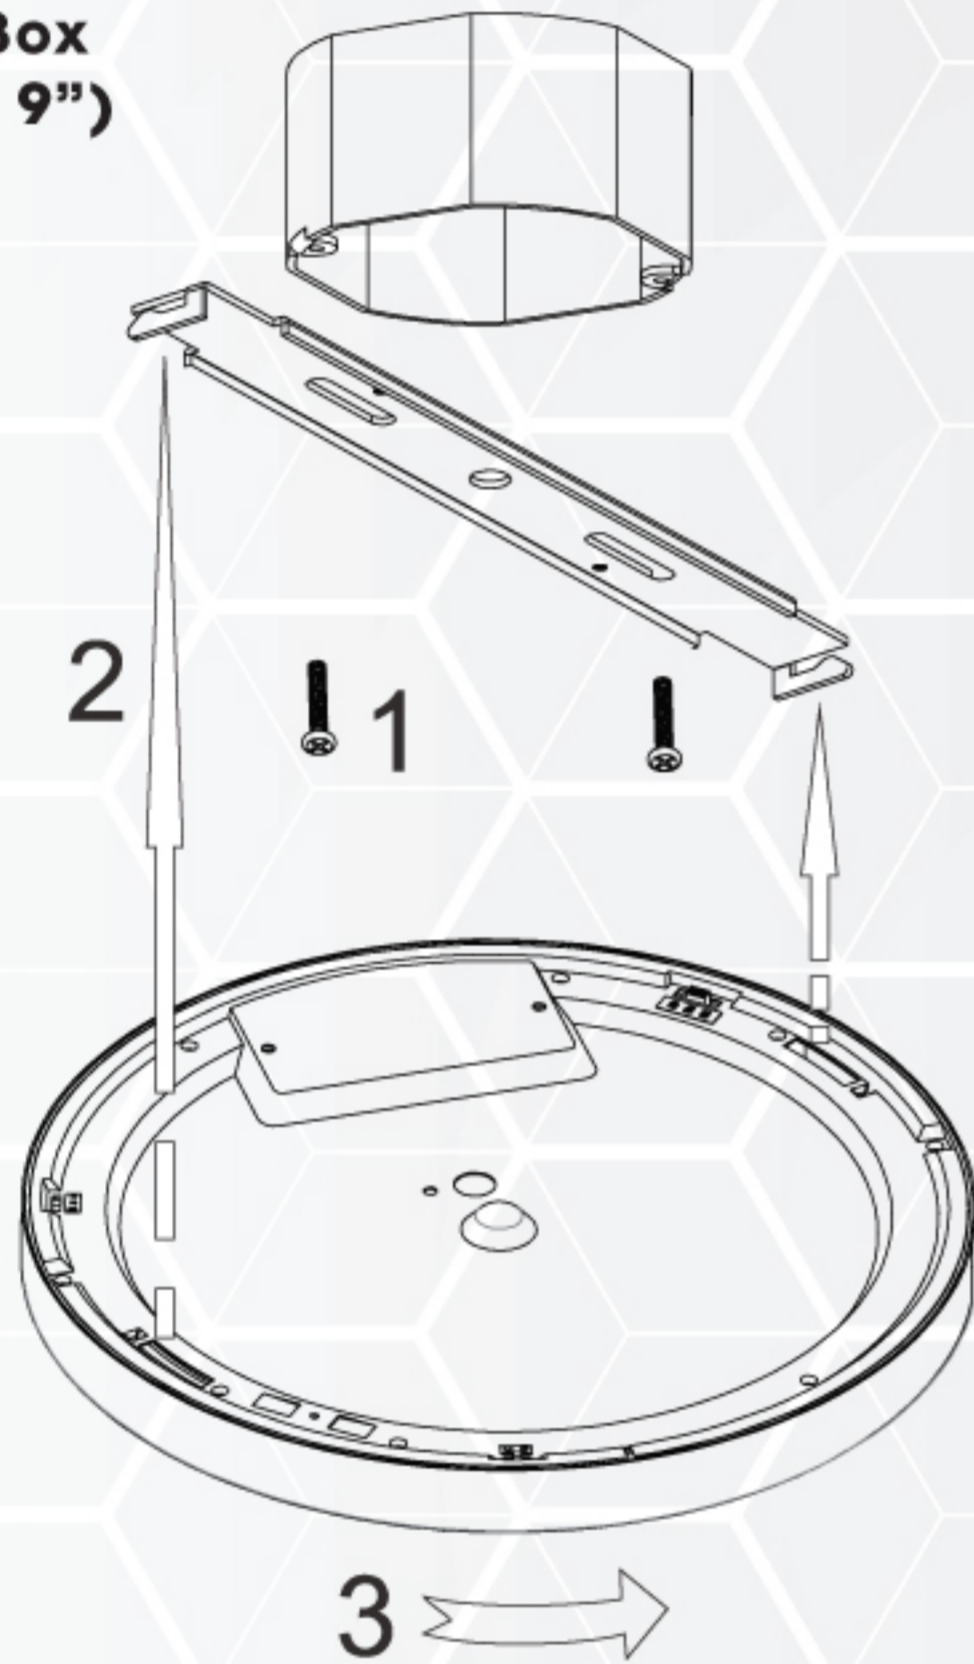

LED FLUSH MOUNTS

FM1-5-5CCT | FM1-7-5CCT | FM1-9-5CCT | FM1-12-5CCT

HIGHLIGHTS

5", 7", 9" and 12" Flush Mounts With Adjustable CCT

- Edge-lit technology, no glare or dark spots, instant-on
- This 0.7" thick luminaire is easy to install on standard J-boxes with mounting bracket
- Construction: PC lamp body with white translucent acrylic lens
- Triac Dimmable, Certified airtight, IC rated
- CCT selectable: 2700K, 3000K, 3500K, 4000K, 5000K
- Rated for long life - over 50,000 hours

DIMENSIONS

SPECIFICATIONS

Model	FM1-5-5CCT	FM1-7-5CCT	FM1-9-5CCT	FM1-12-5CCT
Wattage	9W	15W	18W	24W
Voltage	AC120V, 60Hz			
Lumens	600lm	1000lm	1400lm	1950lm
Beam Angle	110°			
Lifetime	50000 hours			
Air Tight	Yes			
Rating	IC rated Wet location Indoor use			
Grade of Protection	IP54			
CRI	80Ra+			
Colour Temp.	2700K / 3000K / 3500K / 4000K / 5000K			
Dimming	Triac Dimming			
Application	Corridors / Lobbies / Kitchens / Bathrooms / Bedrooms			
Operating Temp.	-20°C ~ +40°C			

LED FLUSH MOUNTS

FM1-5-5CCT | FM1-7-5CCT | FM1-9-5CCT | FM1-12-5CCT

INSTALLATION

3" & 4" J-Box
(5" & 7" & 9")

INCLUDED IN BOX

- 5" & 7" & 9" Plastic Round Slim Surface
- Two Mounting Screws
- Three Wire Nuts
- 1 mounting bracket