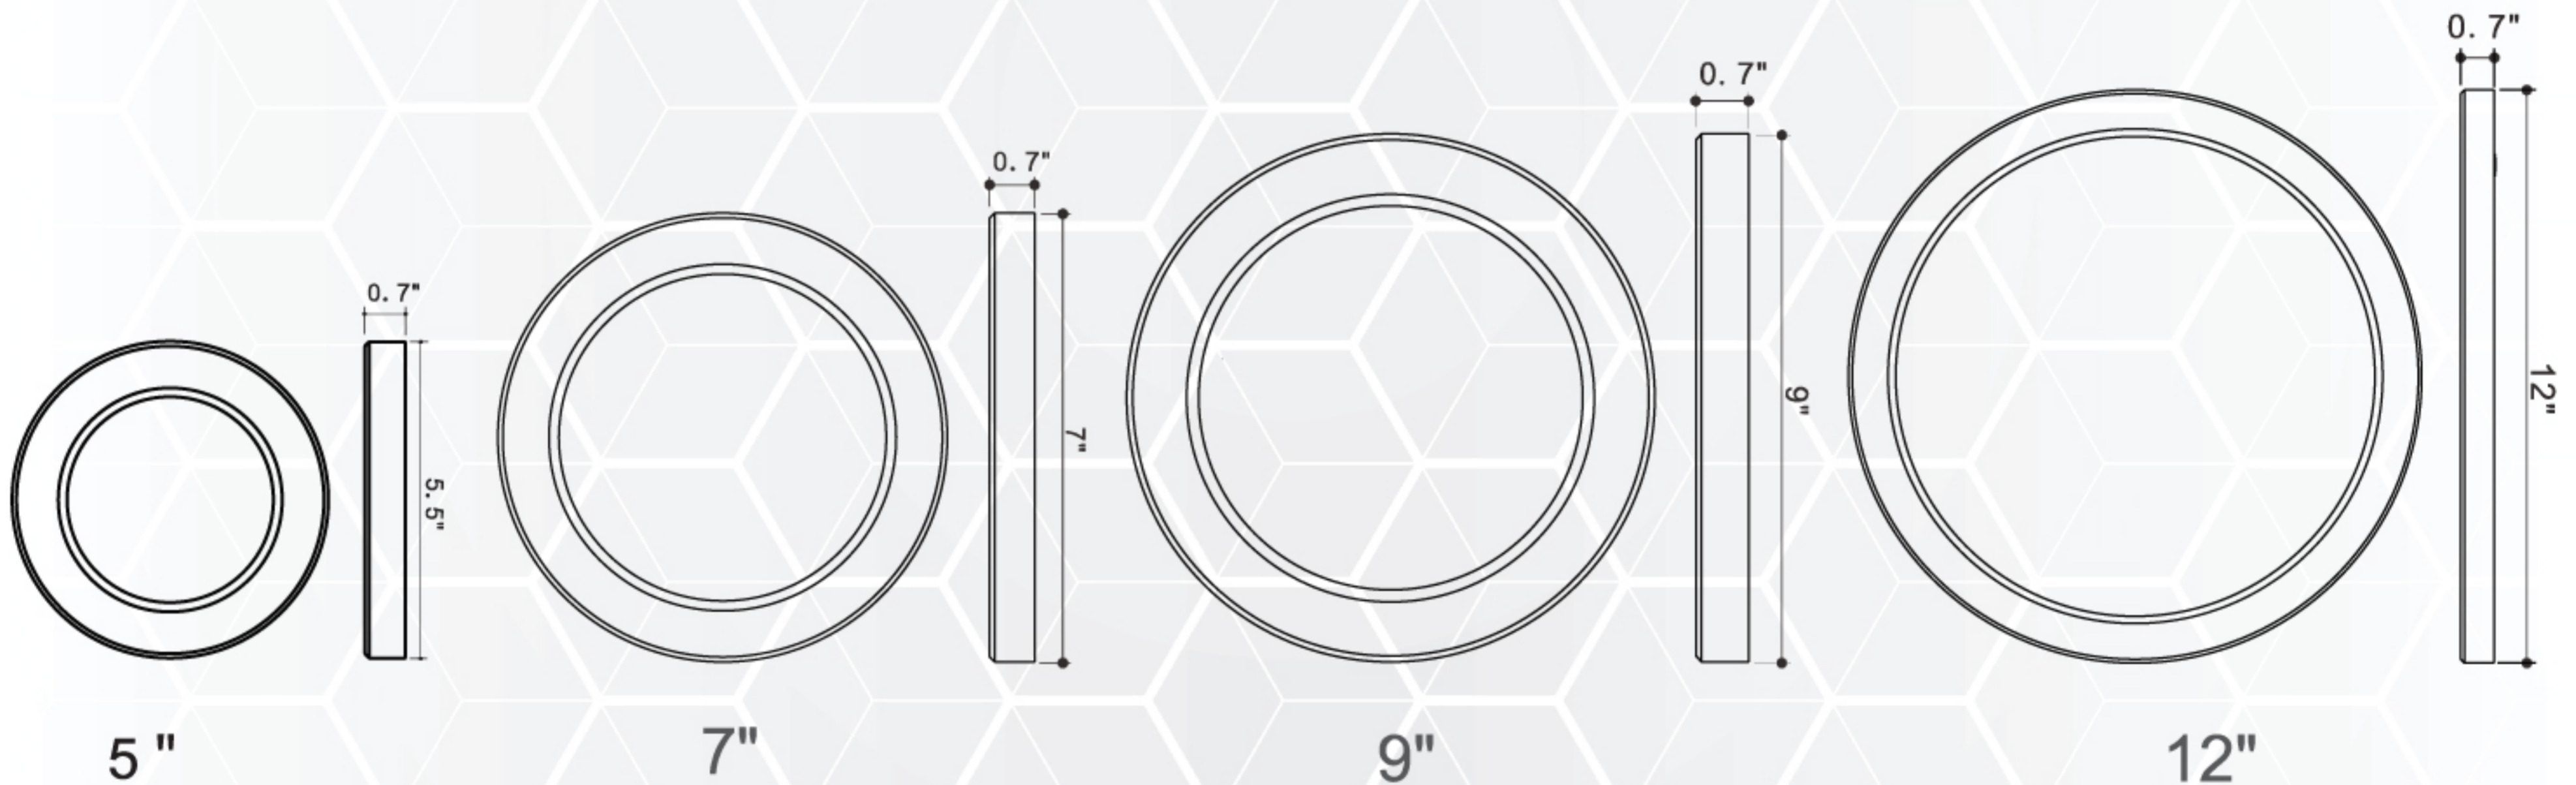

LED FLUSH MOUNTS

FM1-5-5CCT | FM1-7-5CCT | FM1-9-5CCT | FM1-12-5CCT

HIGHLIGHTS

5", 7", 9" and 12" Flush Mounts With Adjustable CCT

- Edge-lit technology, no glare or dark spots, instant-on
- This 0.7" thick luminaire is easy to install on standard J-boxes with mounting bracket
- Construction: PC lamp body with white translucent acrylic lens
- Triac Dimmable, Certified airtight, IC rated
- CCT selectable: 2700K, 3000K, 3500K, 4000K, 5000K
- Rated for long life - over 50,000 hours

DIMENSIONS

SPECIFICATIONS

Model	FM1-5-5CCT	FM1-7-5CCT	FM1-9-5CCT	FM1-12-5CCT
Wattage	9W	15W	18W	24W
Voltage	AC120V, 60Hz			
Lumens	600lm	1000lm	1400lm	1950lm
Beam Angle	110°			
Lifetime	50000 hours			
Air Tight	Yes			
Rating	IC rated Wet location Indoor use			
Grade of Protection	IP54			
CRI	80Ra+			
Colour Temp.	2700K / 3000K / 3500K / 4000K / 5000K			
Dimming	Triac Dimming			
Application	Corridors / Lobbies / Kitchens / Bathrooms / Bedrooms			
Operating Temp.	-20°C ~ +40°C			

LED FLUSH MOUNTS

FM1-5-5CCT | FM1-7-5CCT | FM1-9-5CCT | FM1-12-5CCT

INSTALLATION

3" & 4" J-Box
(5" & 7" & 9")

INCLUDED IN BOX

- 5" & 7" & 9" Plastic Round Slim Surface
- Two Mounting Screws
- Three Wire Nuts
- 1 mounting bracket