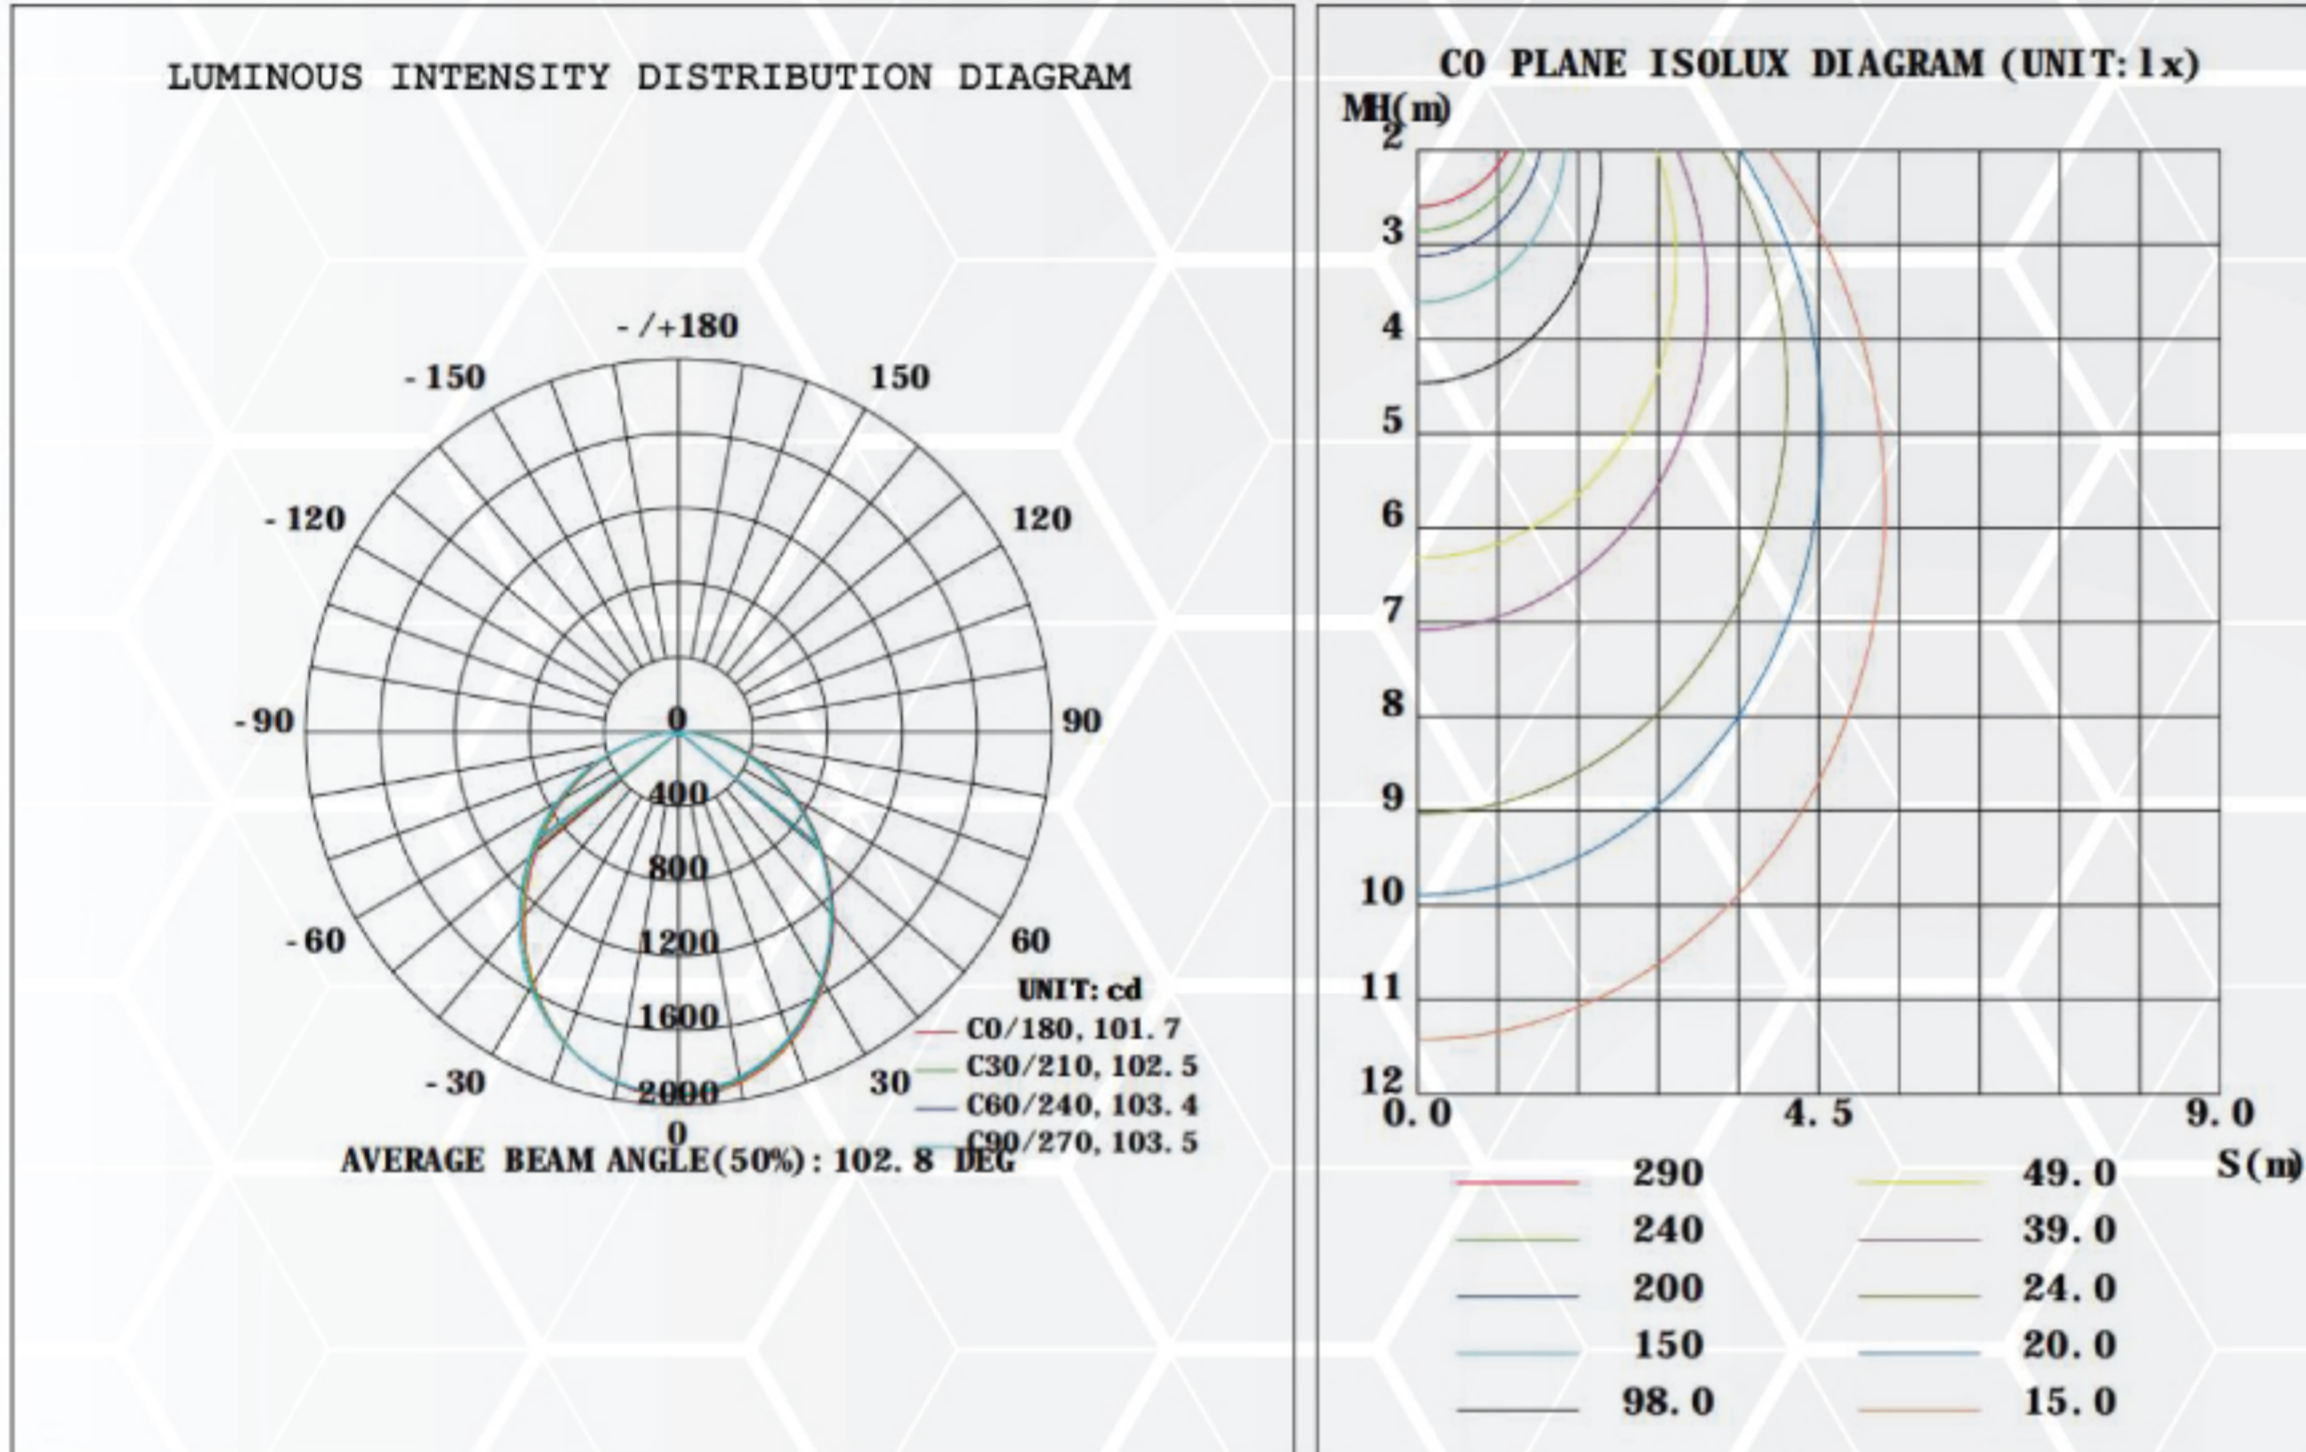

LED WRAP-AROUND LIGHTS

4WA-3CCT+W

TESTING REPORT