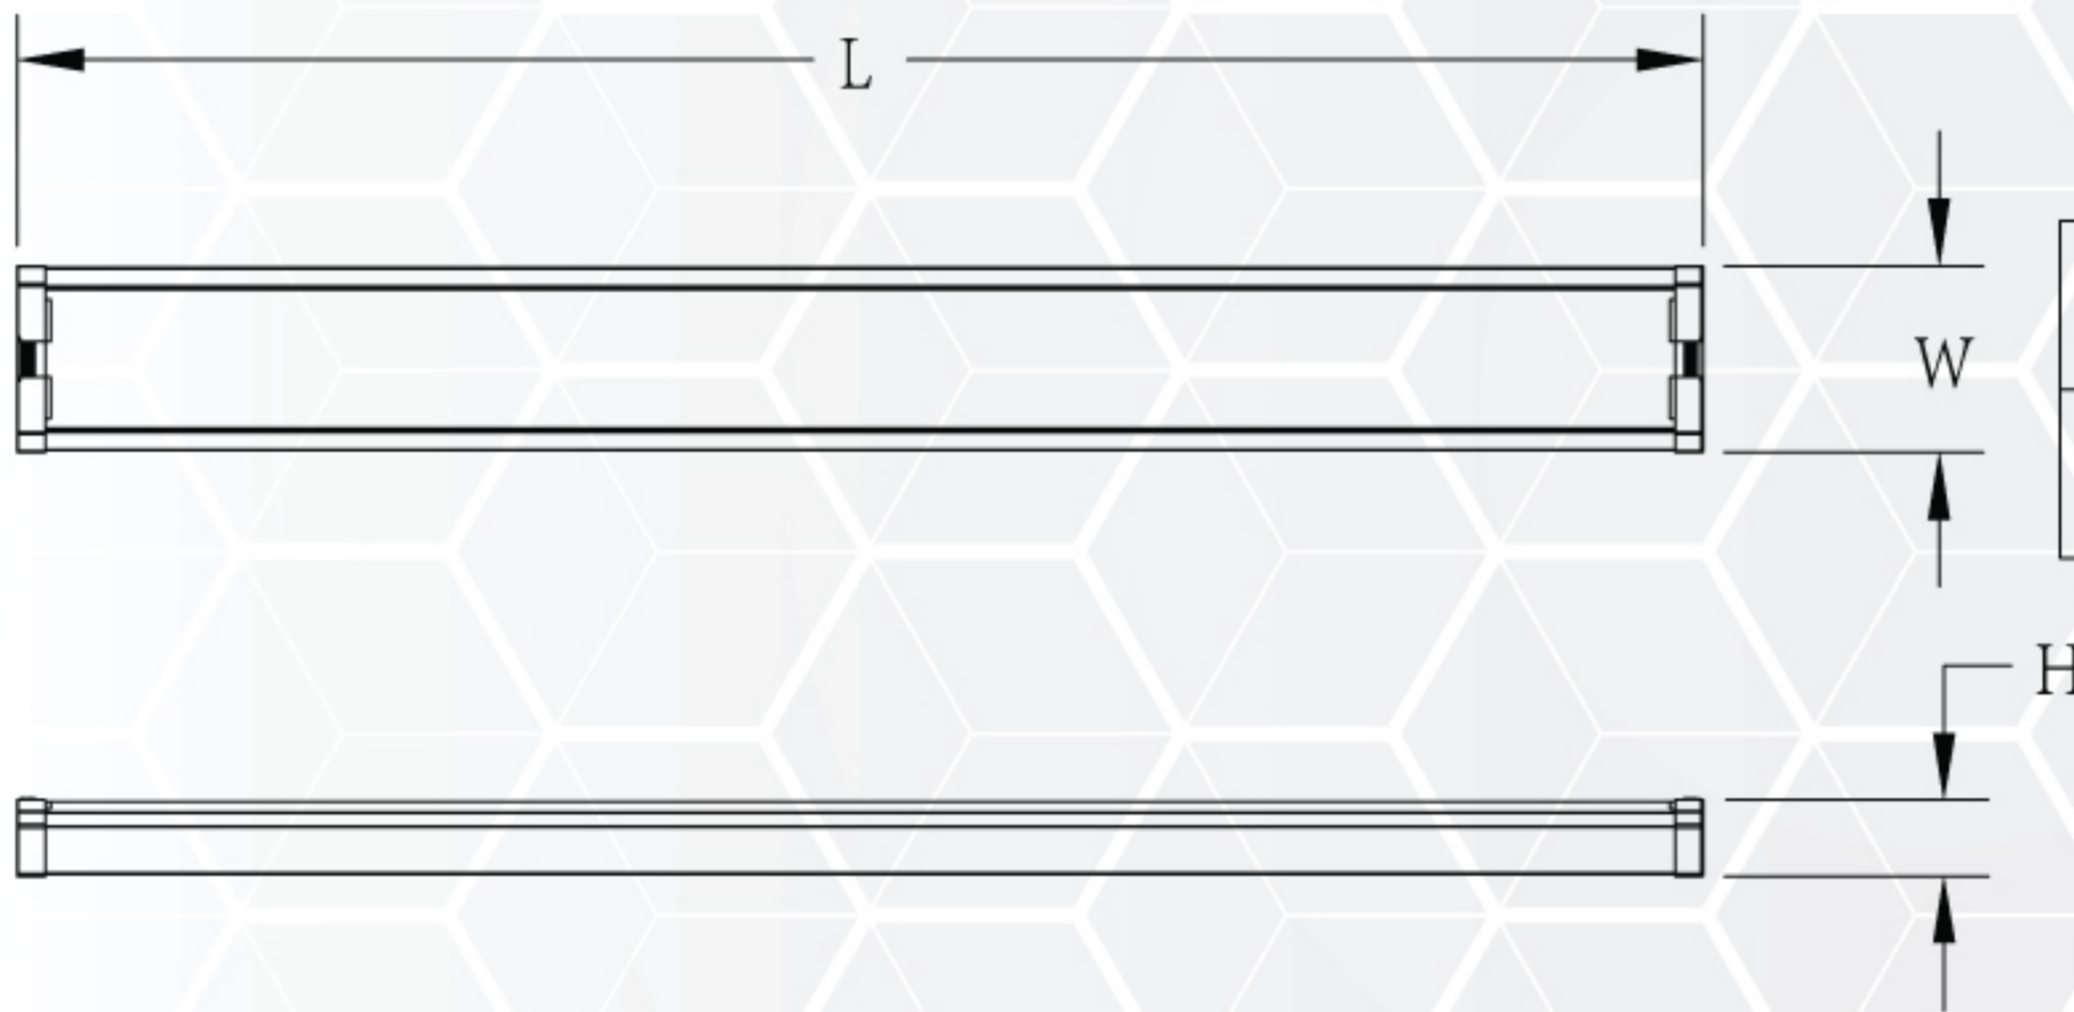

LED WRAP-AROUND LIGHTS

4WA-3CCT+W

HIGHLIGHTS

4FT Power and CCT adjusted Wrap-Around Light

- Universal voltage: 120-347V
- Available with surface-mounted installation
- Diffused light, Damp location rated, Polycarbonate lens
- Power and CCT can be adjusted in three levels
- 5 year warranty

DIMENSIONS

Model	LxWxH (mm/inch)
4WA-3CCT+WT	1194*136*55/47''*5.36''*2.17''

SPECIFICATIONS

Model	4WA-3CCT+W
Wattage	30W 40W 50W
Voltage	AC120-347V
Lumens	5500lm
Beam Angle	110°
Lifetime	50000 hours
Dimmable	Yes(only 0-10v dimming available)
Rating	Wet locations
Grade of Protection	IP65
CRI	>80
Colour Temp.	3500K / 4000K / 5000K
Application	School / Hospital / Super market / Office / Warehouse
Operating Temp.	-20°C ~ +45°C
Case Quantities	6