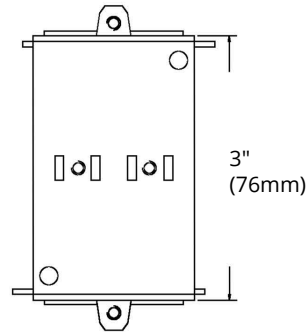

MODEL BOX 3102-KSSX

HIGHLIGHTS

- Gangable Electrical Device Single Box
- With wraparound bracket 12CU.IN.
- Can be used to support a device into the wall
- Assemble sides for more stability
- With concentric knockouts
- Case Quantities: 24

SPECIFICATIONS

Model	BOX 3102-KSSX
Application	New work
Material	Galvanized Steel
Box Type	Gangable device single box
Construction Type	Assemble
Cover Included	None
Knockout Options	End 2

DIMENSIONS

ORTECH reserves the right to modify at any time, without notice, any or all of our product's features, designs, components and specifications to meet market changes.