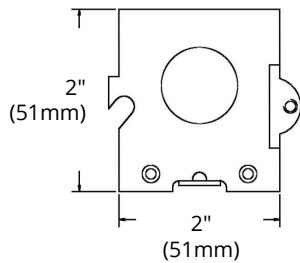

MODEL BOX 3102-KSSX

HIGHLIGHTS

- Gangable Electrical Device Single Box
- With wraparound bracket 12CU.IN.
- Can be used to support a device into the wall
- Assemble sides for more stability
- With concentric knockouts
- Case Quantities: 24

SPECIFICATIONS

Model	BOX 3102-KSSX
Application	New work
Material	Galvanized Steel
Box Type	Gangable device single box
Construction Type	Assemble
Cover Included	None
Knockout Options	End 2

DIMENSIONS

ORTECH reserves the right to modify at any time, without notice, any or all of our product's features, designs, components and specifications to meet market changes.