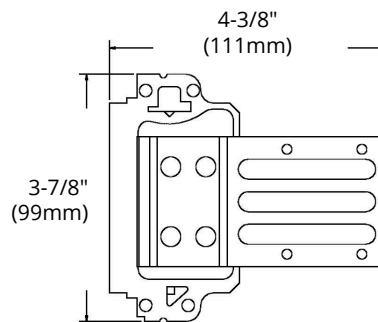

MODEL BOX 3102-KSSX

HIGHLIGHTS

- Gangable Electrical Device Single Box
- With wraparound bracket 12CU.IN.
- Can be used to support a device into the wall
- Assemble sides for more stability
- With concentric knockouts
- Case Quantities: 24

SPECIFICATIONS

Model	BOX 3102-KSSX
Application	New work
Material	Galvanized Steel
Box Type	Gangable device single box
Construction Type	Assemble
Cover Included	None
Knockout Options	End 2

DIMENSIONS

ORTECH reserves the right to modify at any time, without notice, any or all of our product's features, designs, components and specifications to meet market changes.