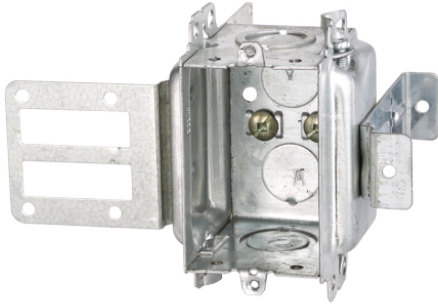

MODEL BOX 3102-KSSX

HIGHLIGHTS

- Gangable Electrical Device Single Box
- With wraparound bracket 12CU.IN.
- Can be used to support a device into the wall
- Assemble sides for more stability
- With concentric knockouts
- Case Quantities: 24

SPECIFICATIONS

Model	BOX 3102-KSSX
Application	New work
Material	Galvanized Steel
Box Type	Gangable device single box
Construction Type	Assemble
Cover Included	None
Knockout Options	End 2

DIMENSIONS

ORTECH reserves the right to modify at any time, without notice, any or all of our product's features, designs, components and specifications to meet market changes.