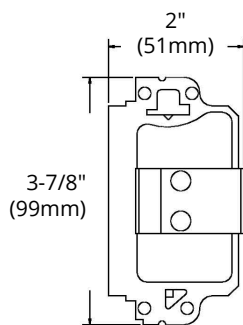

MODEL BOX 3102-KSSX

HIGHLIGHTS

- Gangable Electrical Device Single Box
- With wraparound bracket 12CU.IN.
- Can be used to support a device into the wall
- Assemble sides for more stability
- With concentric knockouts
- Case Quantities: 24

SPECIFICATIONS

Model	BOX 3102-KSSX
Application	New work
Material	Galvanized Steel
Box Type	Gangable device single box
Construction Type	Assemble
Cover Included	None
Knockout Options	End 2

DIMENSIONS

ORTECH reserves the right to modify at any time, without notice, any or all of our product's features, designs, components and specifications to meet market changes.