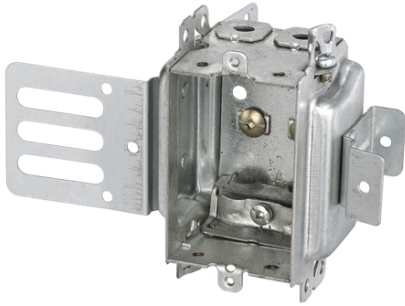

MODEL BOX 3102-LSSAX

HIGHLIGHTS

- Gangable Electrical Device Single Box
- Wraparound Bracket for 1-5/8" steel studs with integral support bracket
- Can be used to support a device into the wall
- Assemble sides for more stability
- For armoured cable
- Case Quantities: 24

SPECIFICATIONS

Model	BOX 3102-LSSAX
Application	New work
Material	Galvanized Steel
Box Type	Gangable device single box
Construction Type	Assemble
Cover Included	None
Knockout Options	None

DIMENSIONS

ORTECH reserves the right to modify at any time, without notice, any or all of our product's features, designs, components and specifications to meet market changes.