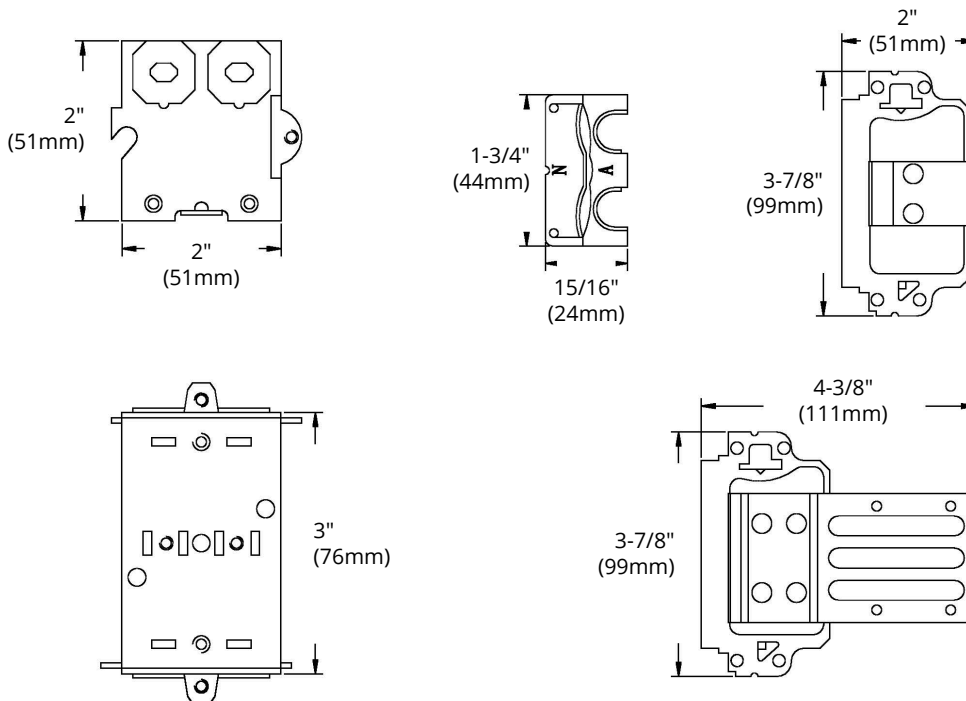

MODEL BOX 3102-LSSAX

HIGHLIGHTS

- Gangable Electrical Device Single Box
- Wraparound Bracket for 1-5/8" steel studs with integral support bracket
- Can be used to support a device into the wall
- Assemble sides for more stability
- For armoured cable
- Case Quantities: 24

SPECIFICATIONS

Model	BOX 3102-LSSAX
Application	New work
Material	Galvanized Steel
Box Type	Gangable device single box
Construction Type	Assemble
Cover Included	None
Knockout Options	None

DIMENSIONS

ORTECH reserves the right to modify at any time, without notice, any or all of our product's features, designs, components and specifications to meet market changes.