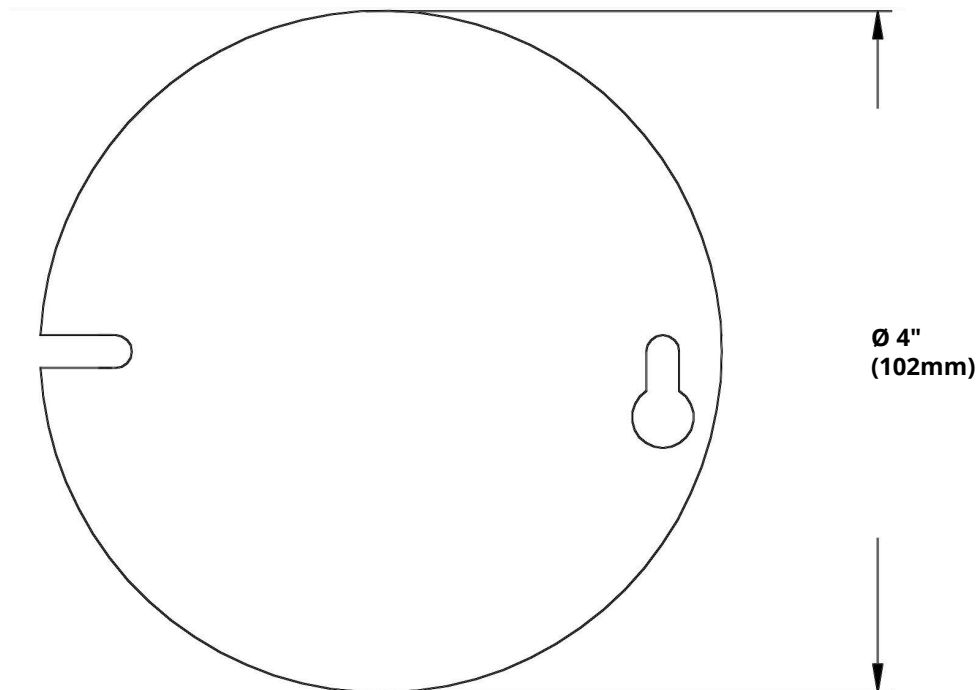

DIMENSIONS

Reference	QTY.	Remarks	Project:
			Location:
			Architect:
			Engineer:
			Contractor:
			Submitted by:
			Date:

ORTECH reserves the right to modify at any time, without notice, any or all of our product's features, designs, components and specifications to meet market changes.