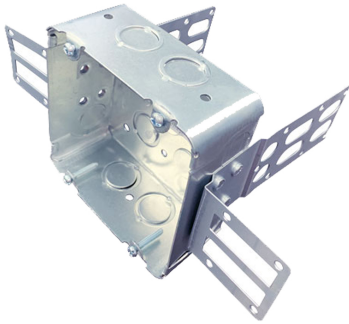

MODEL BOX 72171-KSSX

HIGHLIGHTS

- Made of galvanized steel
- 4-11/16" square stove box
- Size: 4-11/16" x 4-11/16" x 2-1/8"
- Wraparound for 2-1/2" and 3-5/8" steel studs
- Case Quantities: 21

SPECIFICATIONS

Model	BOX 72171-KSSX
Application	Stove
Material	Galvanized Steel
Box Type	Square stove box
Construction Type	Assemble
Cover Included	None
Knockout Options	Side: 4-1/2" x 4-3/4" Bottom: 4-1/2" x 2-3/4"