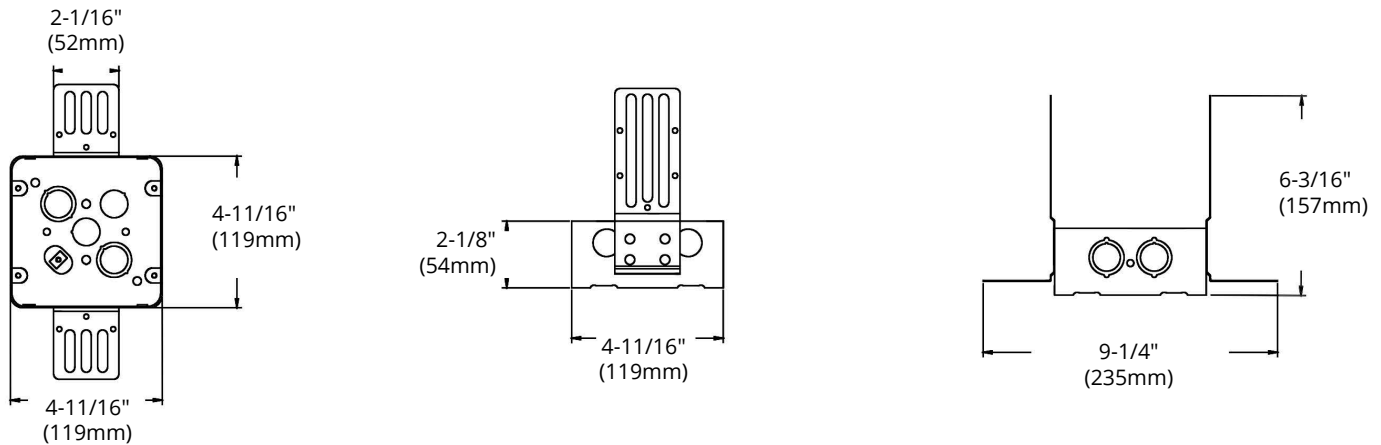

DIMENSIONS

Reference	QTY.	Remarks	Project:
			Location:
			Architect:
			Engineer:
			Contractor:
			Submitted by:
			Date:

ORTECH reserves the right to modify at any time, without notice, any or all of our product's features, designs, components and specifications to meet market changes.