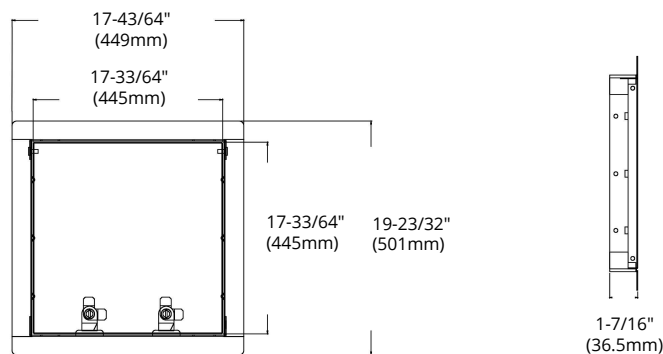

MODEL FAP-18"x18"

HIGHLIGHTS

- 18 inches by 18 inches Flush Access Panel with welded frame and strong durable bended door lid
- White powder coated finish or coating in special colours provides high durability and corrosion protection
- With its concealed hinge, the door leaf can be opened from either left or right
- Good value for all plumbing, electrical, mechanical applications
- Easy installation — no further painting required
- Screwdriver operated cam latch
- Case Quantities: 6

SPECIFICATIONS

Model	FAP-18"x18"
Construction	Steel welded, with white powder coated finish or coating in special colours
Hinge	Concealed — makes door leaf opening from either left or right possible
Frame	Welded
Door Lid	Bended — contributes to strength and durability
Cam Latch	Screwdriver operated
Applications	All Plumbing / Electrical / Mechanical applications

DIMENSIONS

Reference	QTY.	Remarks	Project:
			Location:
			Architect:
			Engineer:
			Contractor:
			Submitted by:
			Date: