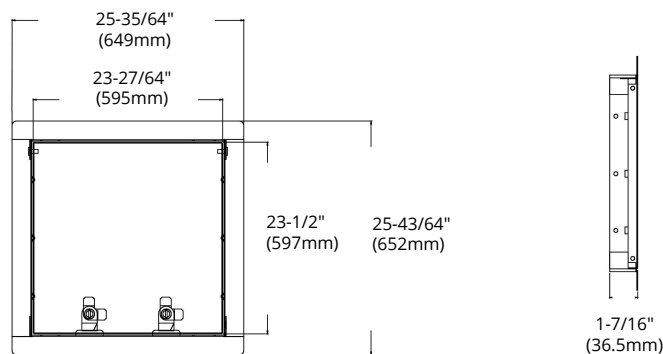

MODEL FAP-24"x24"

HIGHLIGHTS

- 24 inches by 24 inches Flush Access Panel with welded frame and strong durable bended door lid
- White powder coated finish or coating in special colours provides high durability and corrosion protection
- With its concealed hinge, the door leaf can be opened from either left or right
- Good value for all plumbing, electrical, mechanical applications
- Easy installation — no further painting required
- Screwdriver operated cam latch
- Case Quantities: 2

SPECIFICATIONS

Model	FAP-24"x24"
Construction	Steel welded, with white powder coated finish or coating in special colours
Hinge	Concealed — makes door leaf opening from either left or right possible
Frame	Welded
Door Lid	Bended — contributes to strength and durability
Cam Latch	Screwdriver operated
Applications	All Plumbing / Electrical / Mechanical applications

DIMENSIONS

Reference	QTY.	Remarks	Project:
			Location:
			Architect:
			Engineer:
			Contractor:
			Submitted by:
			Date: