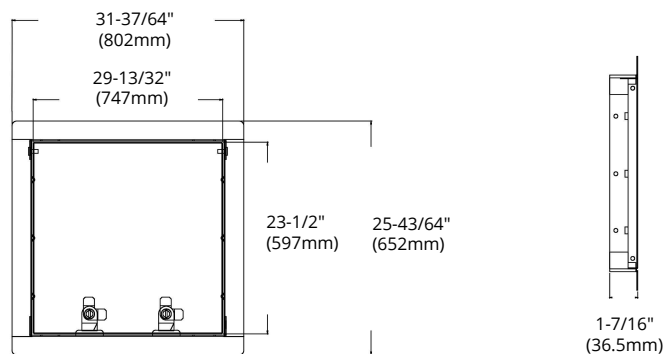

MODEL FAP-30"x24"

HIGHLIGHTS

- 30 inches by 24 inches Flush Access Panel with welded frame and strong durable bended door lid
- White powder coated finish or coating in special colours provides high durability and corrosion protection
- With its concealed hinge, the door leaf can be opened from either left or right
- Good value for all plumbing, electrical, mechanical applications
- Easy installation — no further painting required
- Screwdriver operated cam latch
- Case Quantities: 2

SPECIFICATIONS

Model	FAP-30"x24"
Construction	Steel welded, with white powder coated finish or coating in special colours
Hinge	Concealed — makes door leaf opening from either left or right possible
Frame	Welded
Door Lid	Bended — contributes to strength and durability
Cam Latch	Screwdriver operated
Applications	All Plumbing / Electrical / Mechanical applications

DIMENSIONS

Reference	QTY.	Remarks	Project:
			Location:
			Architect:
			Engineer:
			Contractor:
			Submitted by:
			Date: