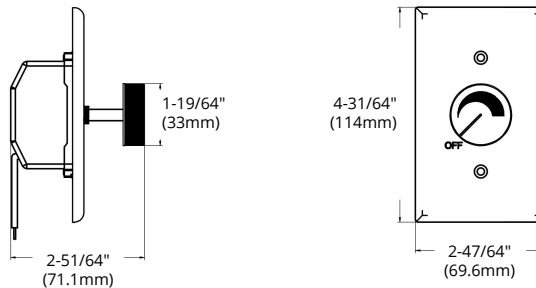

### HIGHLIGHTS

- Fully variable 5 amps Rotary Pole Speed Control for ORTECH AC and DC Motor Fans (contact supplier for compatibility)
- Only works with fans marked "suitable for use with solid-state fan speed controls"
- The principle of the knob is from low to high with mark and also mark OFF in the wallplate
- Has single pole with 7711 stainless steel
- The colour of knob is ORTECH white
- Case Quantities: 60

### SPECIFICATIONS

|          |                      |
|----------|----------------------|
| Model    | <b>OD-SCV-5A</b>     |
| Voltage  | 120V AC /60Hz        |
| Amps     | 5A                   |
| Type     | Fully variable       |
| Pole     | Single               |
| Material | 7711 Stainless Steel |

### DIMENSIONS

| Reference | QTY. | Remarks | Project:      |
|-----------|------|---------|---------------|
|           |      |         | Location:     |
|           |      |         | Architect:    |
|           |      |         | Engineer:     |
|           |      |         | Contractor:   |
|           |      |         | Submitted by: |
|           |      |         | Date:         |