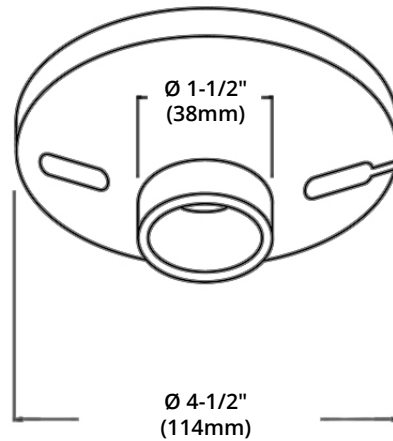

Miscellaneous (MISC)

MODEL JDZ001

HIGHLIGHTS

- White colour finish
- Polymeric keyless lamp holder for mounting on 3-1/4" or 4" octagon outlet box
- Case Quantities: 48

SPECIFICATIONS

Model	JDZ001
Wattage	660W
Voltage	250V AC
No. of Terminal Screw	Two
Light Bulb	E19 medium base
Amount	40 per case

DIMENSIONS

Reference	QTY.	Remarks	Project:
			Location:
			Architect:
			Engineer:
			Contractor:
			Submitted by:
			Date:

ORTECH reserves the right to modify at any time, without notice, any or all of our product's features, designs, components and specifications to meet market changes.