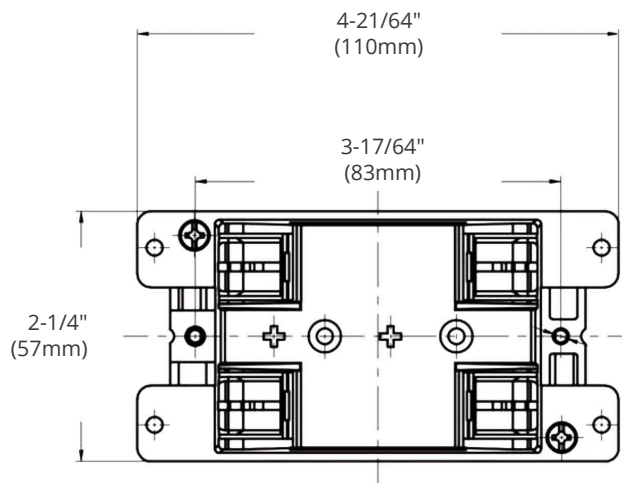

DIMENSIONS

ORTECH reserves the right to modify at any time, without notice, any or all of our product's features, designs, components and specifications to meet market changes.

Reference	QTY.	Remarks	Project:
			Location:
			Architect:
			Engineer:
			Contractor:
			Submitted by:
			Date: