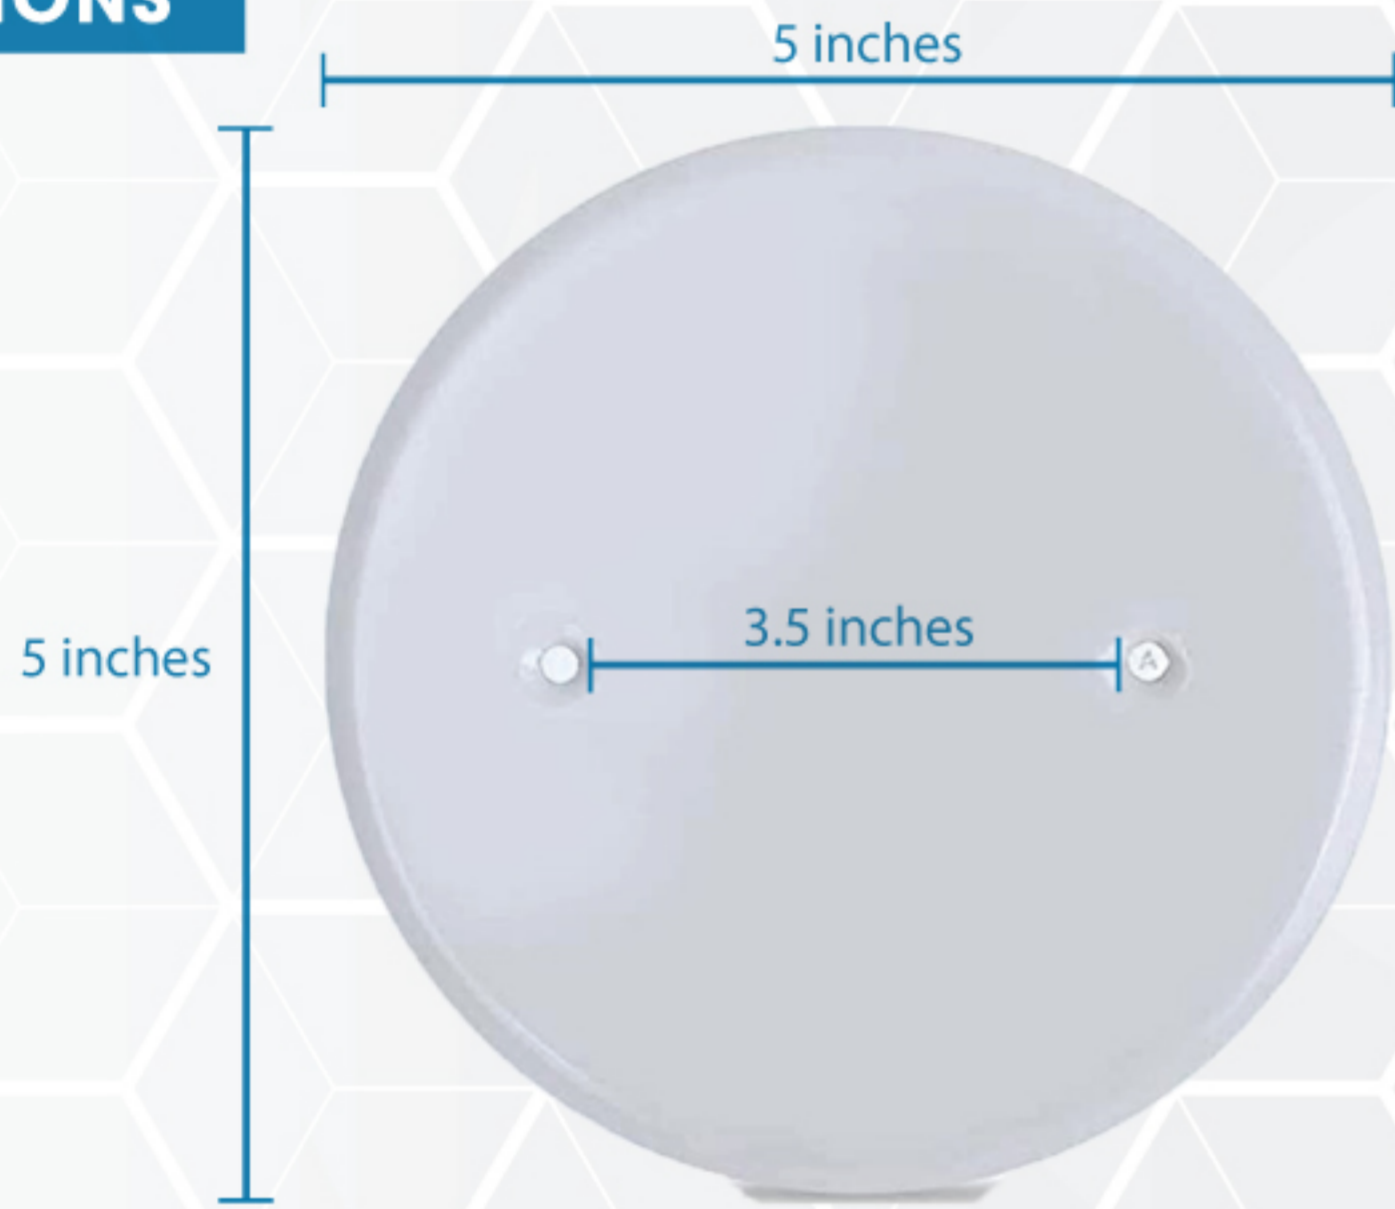

#### Metal ceiling/wall cover

- Easily primed and painted to match or complement walls/ceilings
- Won't bow, crack or distort during installation
- Premium powder coat
- Includes screw(s) in matching finish
- Cover mounts to devices
- Cover surface is 1/4 in. from wall when installed
- Corners are contoured to fit handy boxes
- Case Quantities: 200

### DIMENSIONS

- Two holes
- Mounting screws included
- Colour: white
- Shape: round
- Diameter: 5 inches
- Installation: Screw in