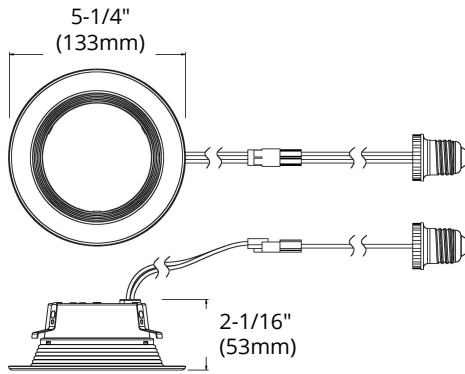

### HIGHLIGHTS

- 4" LED economical retrofit slim recessed light with durable aluminum body compatible with industry standard TRIAC / ELV dimmers
- Designed and engineered for residential and commercial application, retrofitting existing recessed can light housing as well as new construction
- Made of high quality aluminum and contains frosted PC diffuser, stainless steel flexible spring, quick connector and E26 base adapter
- Baffle trim design — baffled ridges trap & shape the light downward creating a glare-free & uniform lighting effect
- Depth is 2-1/8", and for the best possible layout depth flexibility, it should be installed right under joists
- Easy installation — ready to fit recessed housing cans directly, no additional accessories are required
- Stainless steel torsion spring included and capable of instant start, no flickering, no humming
- Case Quantities: 20

### MOUNTING

- Housing is required and neither cut hole in ceiling nor snap fixture in opening with attached spring clips
- Ceiling clearance required: 2-5/8"

### SPECIFICATIONS

Model	OLT2-412-WH
Wattage	12W
Voltage	120V AC
Lumens	700 lmn
Beam Angle	120°
Lifetime	50000 hours
Cutout	No need to open hole in the ceiling; Item mounted into 4" IC housing directly
CRI	80
Dimmable	Yes
Rating	Non-IC Rated / Indoor use / for Damp location
Grade of Protection	IP 44
Air Tight	Yes
Applications	Hotels / Cans bathroom / Kitchen / Office / Workplace / Cafe
Colour Temp.	3000K (Warm White) / 5000K (Cool White)
Operating Temp.	-20°C ~ +40°C
Warranty	5 years

### DIMENSIONS