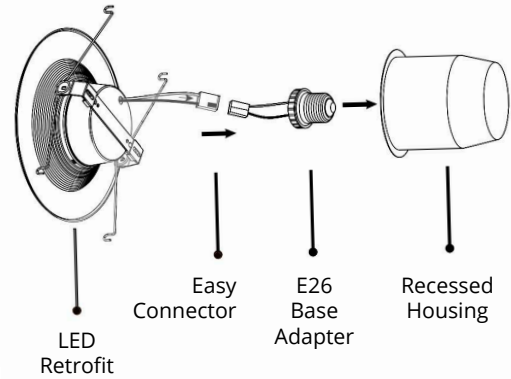

Installation