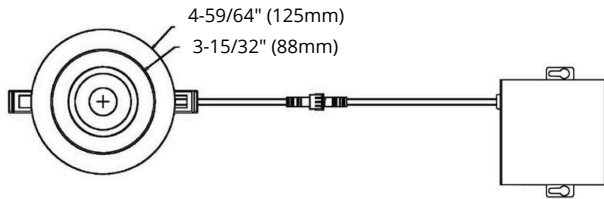

### HIGHLIGHTS

- No recessed housing required
- Compatible with industry standard TRIAC / ELV dimmers
- Easy and Fast installation — install directly into ceiling with clips
- Suitable for damp location where directly not exposed to rain or snow
- Has optical lens with 38° beam spread option, and 90° tilt and 360° rotation
- Ideal for sloped ceilings, wall washing, highlight artwork, task or general lighting, etc.
- Depth is 1-3/8", and for the best possible Layout Depth Flexibility, it should be installed right under joists - **driver NOT included in box**
- 4" Commercial / Residential grade LED Slim Gimbal Downlight of durable aluminum body perfect for directional accent lighting
- Case Quantities: 48

### MOUNTING

- Ceiling clearance required: 1-1/2"
- Cut hole in ceiling and snap fixture in Opening with attached spring clips

### SPECIFICATIONS

Model	<b>DISC4FL-GM-WH</b>
Wattage	9W
Voltage	120V
Lumens	700 lmn at 3000K / 740 lmn at 5000K
Beam Angle	38°
Lifetime	50000 hours
Cutout	ø 4-1/4" (108 mm)
CRI	80
Dimmable	Yes
Rating	IC Rated, Indoor use, for Damp location
Grade of Protection	IP 44
Air Tight	Yes
Applications	Recessed ceiling / Balcony / Overhanging eaves, etc.
Colour Temp.	3000K (Warm White) / 5000K (Cool White)
Operating Temp.	-20°C ~ +40°C

### DIMENSIONS