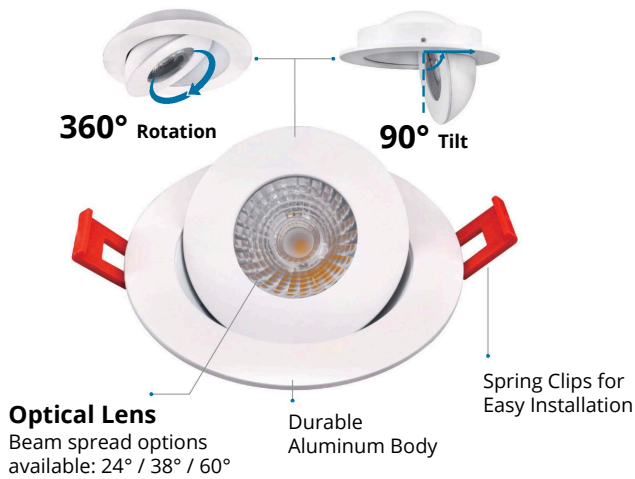

EXPANSION FUNCTION