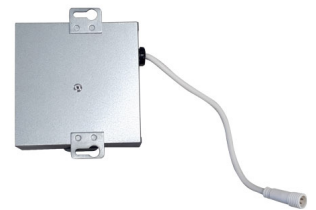

### HIGHLIGHTS

- No recessed housing required
- Compatible with industry standard TRIAC / ELV dimmers
- Easy and Fast installation — install directly into ceiling with clips
- Suitable for damp location where directly not exposed to rain or snow
- Has optical lens with 38° beam spread option, and 90° tilt and 360° rotation
- Ideal for sloped ceilings, wall washing, highlight artwork, task or general lighting, etc.
- Depth is 1-3/8", and for the best possible Layout Depth Flexibility, it should be installed right under joists - **driver NOT included in box**
- 4" Commercial / Residential grade LED Slim Gimbal Downlight of durable aluminum body perfect for directional accent lighting
- Case Quantities: 48

### SPECIFICATIONS

Model	<b>DISC4FL-GM-WH</b>
Wattage	9W
Voltage	120V
Lumens	700 lmn at 3000K / 740 lmn at 5000K
Beam Angle	38°
Lifetime	50000 hours
Cutout	ø 4-1/4" (108 mm)
CRI	80
Dimmable	Yes
Rating	IC Rated, Indoor use, for Damp location
Grade of Protection	IP 44
Air Tight	Yes
Applications	Recessed ceiling / Balcony / Overhanging eaves, etc.
Colour Temp.	3000K (Warm White) / 5000K (Cool White)
Operating Temp.	-20°C ~ +40°C

### Accessories (sold separately)

**PLATE4-HB**

Mounting Plate for ORTECH 4" Slim Lights

**PLATE26-4**

New Construction Plate for ORTECH 4" Slim Lights

**DMD-ELV**

Single-pole 3 way dimmer

**OT-SLIM 4**