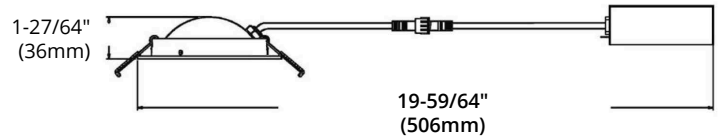

MODEL DISC4FL-GM-WH

DIMENSIONS