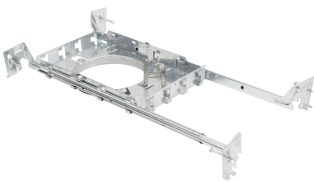

PLATE4-HB

Mounting Plate for ORTECH 4" Slim Lights