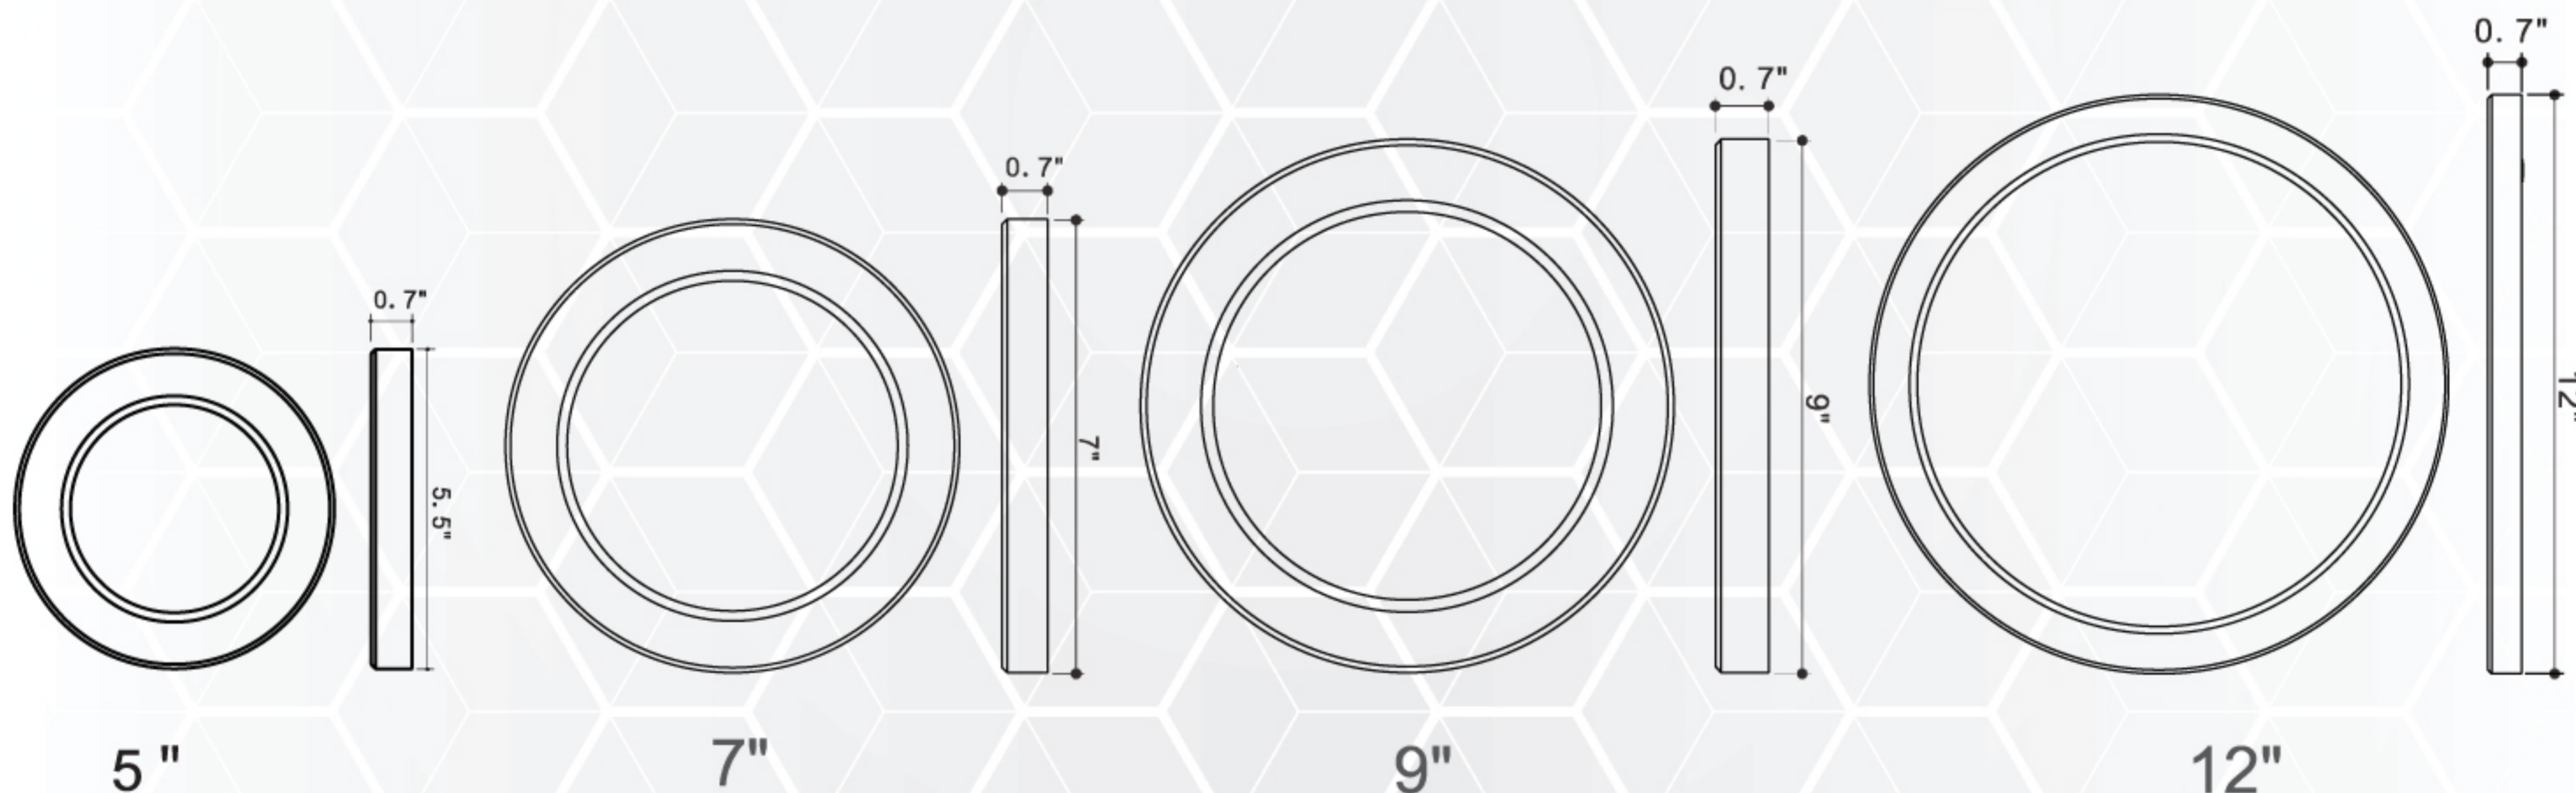

LED FLUSH MOUNTS

FM1-5-5CCT | FM1-7-5CCT | FM1-9-5CCT | FM1-12-5CCT

HIGHLIGHTS

5", 7", 9" and 12" Flush Mounts With Adjustable CCT

- Edge-lit technology, no glare or dark spots, instant-on
- This 0.7" thick luminaire is easy to install on standard J-boxes with mounting bracket
- Construction: PC lamp body with white translucent acrylic lens
- Triac Dimmable, Certified airtight, IC rated
- CCT selectable: 2700K, 3000K, 3500K, 4000K, 5000K
- Rated for long life - over 50,000 hours

DIMENSIONS

SPECIFICATIONS

| Model | FM1-5-5CCT | FM1-7-5CCT | FM1-9-5CCT | FM1-12-5CCT |
|---------------------|---|------------|------------|-------------|
| Wattage | 10W | 15W | 18W | 24W |
| Voltage | AC120V, 60Hz | | | |
| Lumens | 600lm | 1000lm | 1400lm | 1950lm |
| Beam Angle | 110° | | | |
| Lifetime | 50000 hours | | | |
| Air Tight | Yes | | | |
| Rating | IC rated Wet location Indoor use | | | |
| Grade of Protection | IP54 | | | |
| CRI | 80Ra+ | | | |
| Colour Temp. | 2700K / 3000K / 3500K / 4000K / 5000K | | | |
| Dimming | Triac Dimming | | | |
| Application | Corridors / Lobbies / Kitchens / Bathrooms / Bedrooms | | | |
| Operating Temp. | -20°C ~ +40°C | | | |

LED FLUSH MOUNTS

FM1-5-5CCT | FM1-7-5CCT | FM1-9-5CCT | FM1-12-5CCT

INSTALLATION

3" & 4" J-Box
(5" & 7" & 9")

INCLUDED IN BOX

- 5" & 7" & 9" Plastic Round Slim Surface
- Two Mounting Screws
- Three Wire Nuts
- 1 mounting bracket