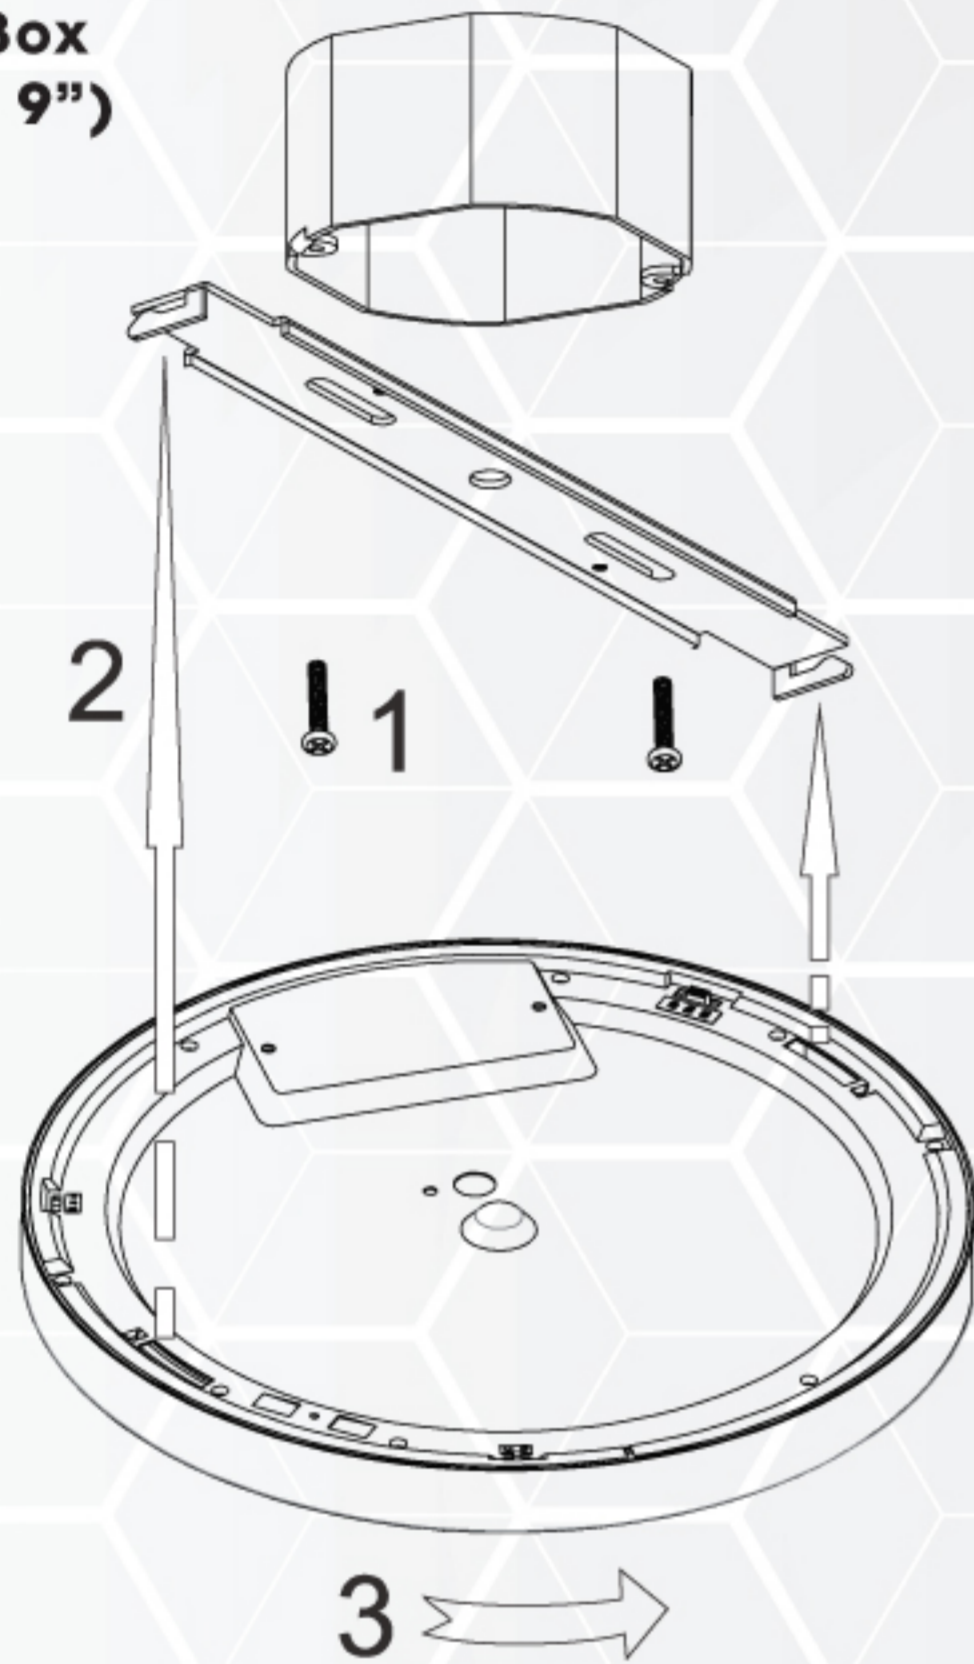

LED FLUSH MOUNTS

FM1-5-5CCT | FM1-7-5CCT | FM1-9-5CCT | FM1-12-5CCT

HIGHLIGHTS

5", 7", 9" and 12" Flush Mounts With Adjustable CCT

- Edge-lit technology, no glare or dark spots, instant-on
- This 0.7" thick luminaire is easy to install on standard J-boxes with mounting bracket
- Construction: PC lamp body with white translucent acrylic lens
- Triac Dimmable, Certified airtight, IC rated
- CCT selectable: 2700K, 3000K, 3500K, 4000K, 5000K
- Rated for long life - over 50,000 hours

DIMENSIONS

SPECIFICATIONS

| Model | FM1-5-5CCT | FM1-7-5CCT | FM1-9-5CCT | FM1-12-5CCT |
|---------------------|---|------------|------------|-------------|
| Wattage | 10W | 15W | 18W | 24W |
| Voltage | AC120V, 60Hz | | | |
| Lumens | 600lm | 1000lm | 1400lm | 1950lm |
| Beam Angle | 110° | | | |
| Lifetime | 50000 hours | | | |
| Air Tight | Yes | | | |
| Rating | IC rated Wet location Indoor use | | | |
| Grade of Protection | IP54 | | | |
| CRI | 80Ra+ | | | |
| Colour Temp. | 2700K / 3000K / 3500K / 4000K / 5000K | | | |
| Dimming | Triac Dimming | | | |
| Application | Corridors / Lobbies / Kitchens / Bathrooms / Bedrooms | | | |
| Operating Temp. | -20°C ~ +40°C | | | |

LED FLUSH MOUNTS

FM1-5-5CCT | FM1-7-5CCT | FM1-9-5CCT | FM1-12-5CCT

INSTALLATION

3" & 4" J-Box
(5" & 7" & 9")

INCLUDED IN BOX

- 5" & 7" & 9" Plastic Round Slim Surface
- Two Mounting Screws
- Three Wire Nuts
- 1 mounting bracket