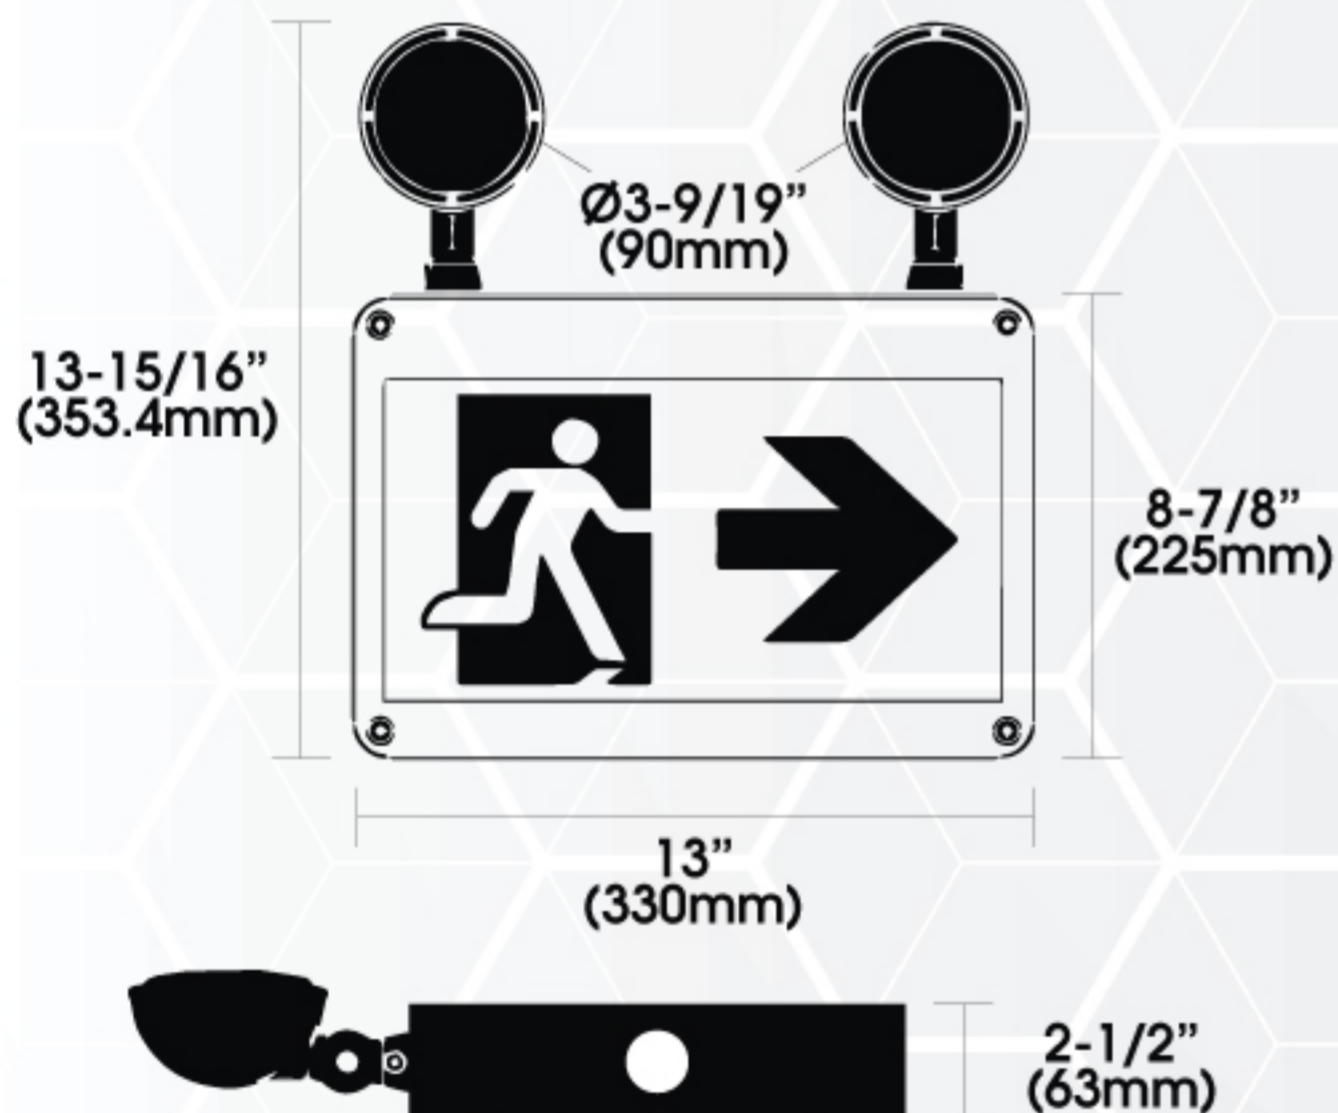

LED EXIT SIGNS

OE-316-WET

HIGHLIGHTS

LED Running Man Combo Exit Sign

- Made of UV stabilized polycarbonate with 120 minutes backup time and adjustable heads
- LED Exit Signs with innovative, snap-together design, which allow for fast and easy installation
- Single and double face universal configuration available
- Injection-molded polycarbonate housing with wall and end mounting
- Has UL-94V-5VA flame rating and is fire-retardant
- Suited for wet location application
- Includes Test button and charge indicator light
- Provides Overcharge & over-discharge protection
- CSA listed meets all requirement in C22.2 No. 141-15, C860 and UL924

DIMENSIONS

PACKAGING

Included in Packaging

SPECIFICATIONS

Model	OE-316-WET
Wattage	4W (1.15W per head)
Voltage	AC120-347V, 60HZ
Lumens	260lm (130lm per head)
Material	Injection molded PC enclosure and ABS housing
Warranty	3 Years
Battery	3.6V 1500mAh (2pcs)
Emergency Duration Time	≥120 min
Grade of Protection	IP65
Conversion Time	<0.2 seconds
Insulation	II
Operating Temp.	0°C ~ +50°C
Application	Offices / Malls / Hotels / Restaurants / Schools / Hospitals / Airports / Train Stations / Cinemas / Warehouses
Case Quantities	6