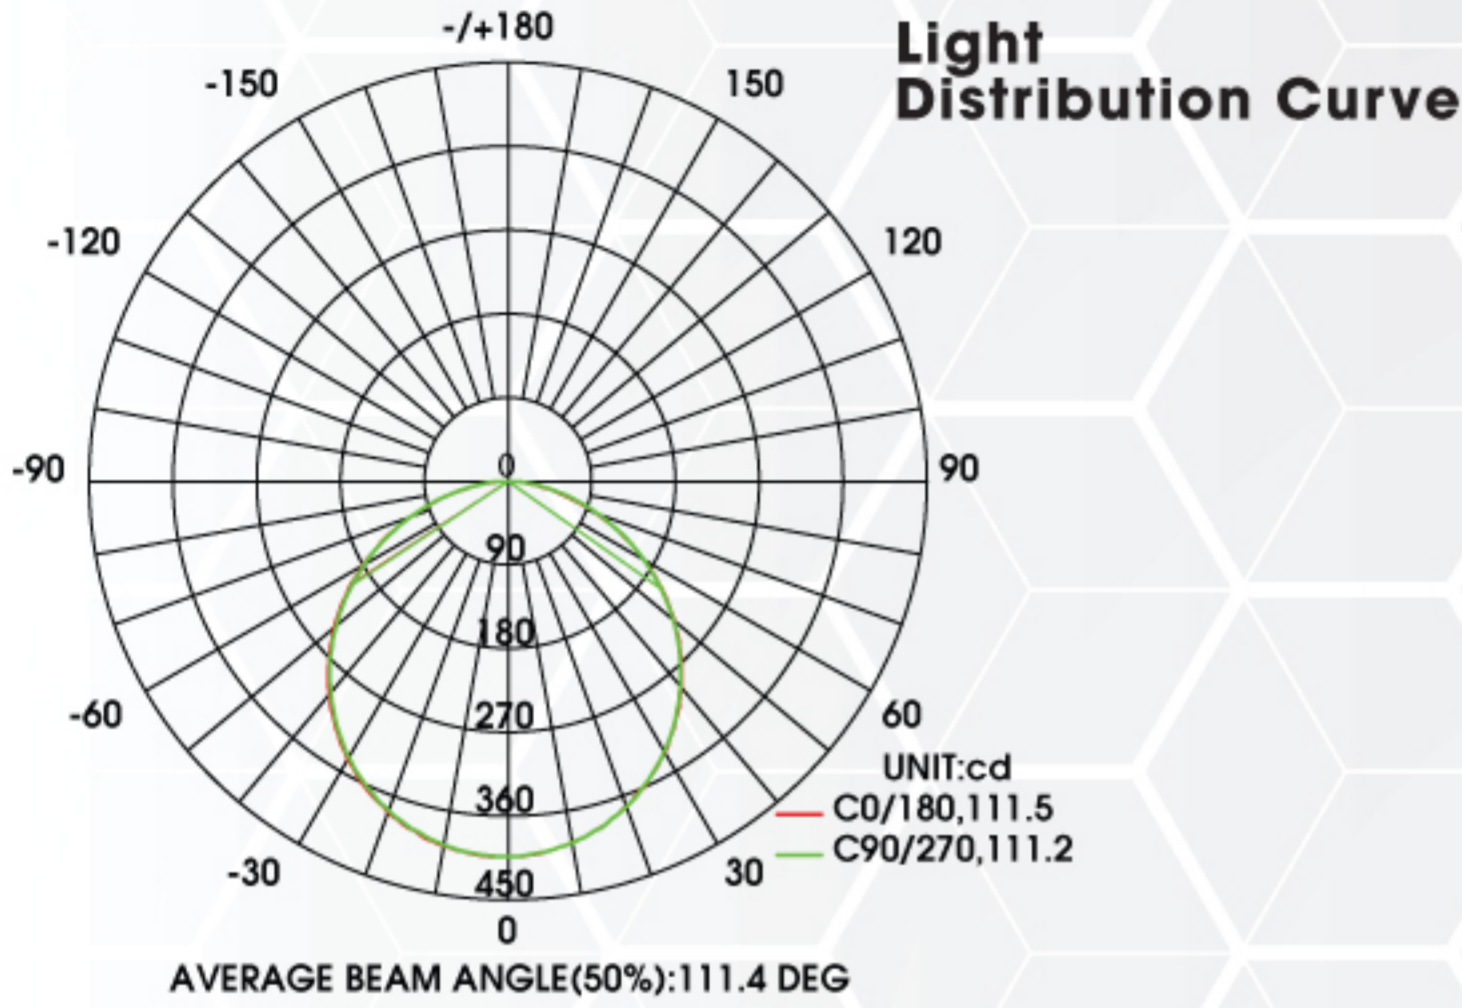

#### DIMENSIONS

#### SPECIFICATIONS

Model	SLIM6FR-5CCT
Wattage	15W
Voltage	AC120V, 60Hz
Lumens	1000lm
Beam Angle	120°
Lifetime	50000 hours
Air Tight	Yes
Rating	IC rated   Wet locations
Grade of Protection	IP54
CRI   Warranty	80Ra   5 Years
Colour Temp.	2700K / 3000K / 3500K / 4000K / 5000K
Dimming	Triac Dimming
Operating Temp.	-20°C ~ +40°C
Case Quantities	18

#### TESTING REPORT

Height	Eavg, Errax	Angle: 111.13 deg	Diameter
1m	120.4,404.31x		291.71 CM
2m	30.10,101.11x		583.42 CM
3m	13.38,44.921x		875.12 CM
4m	7.525,25.271x		1166.83 CM
5m	4.816,16.171x		1458.54 CM
6m	3.345,11.231x		1750.24 CM
7m	2.457,8.2501x		2041.96 CM
8m	1.881,6.3171x		2333.66 CM
9m	1.486,4.9911x		2625.37 CM
10m	1.204,4.0431x		2917.08 CM