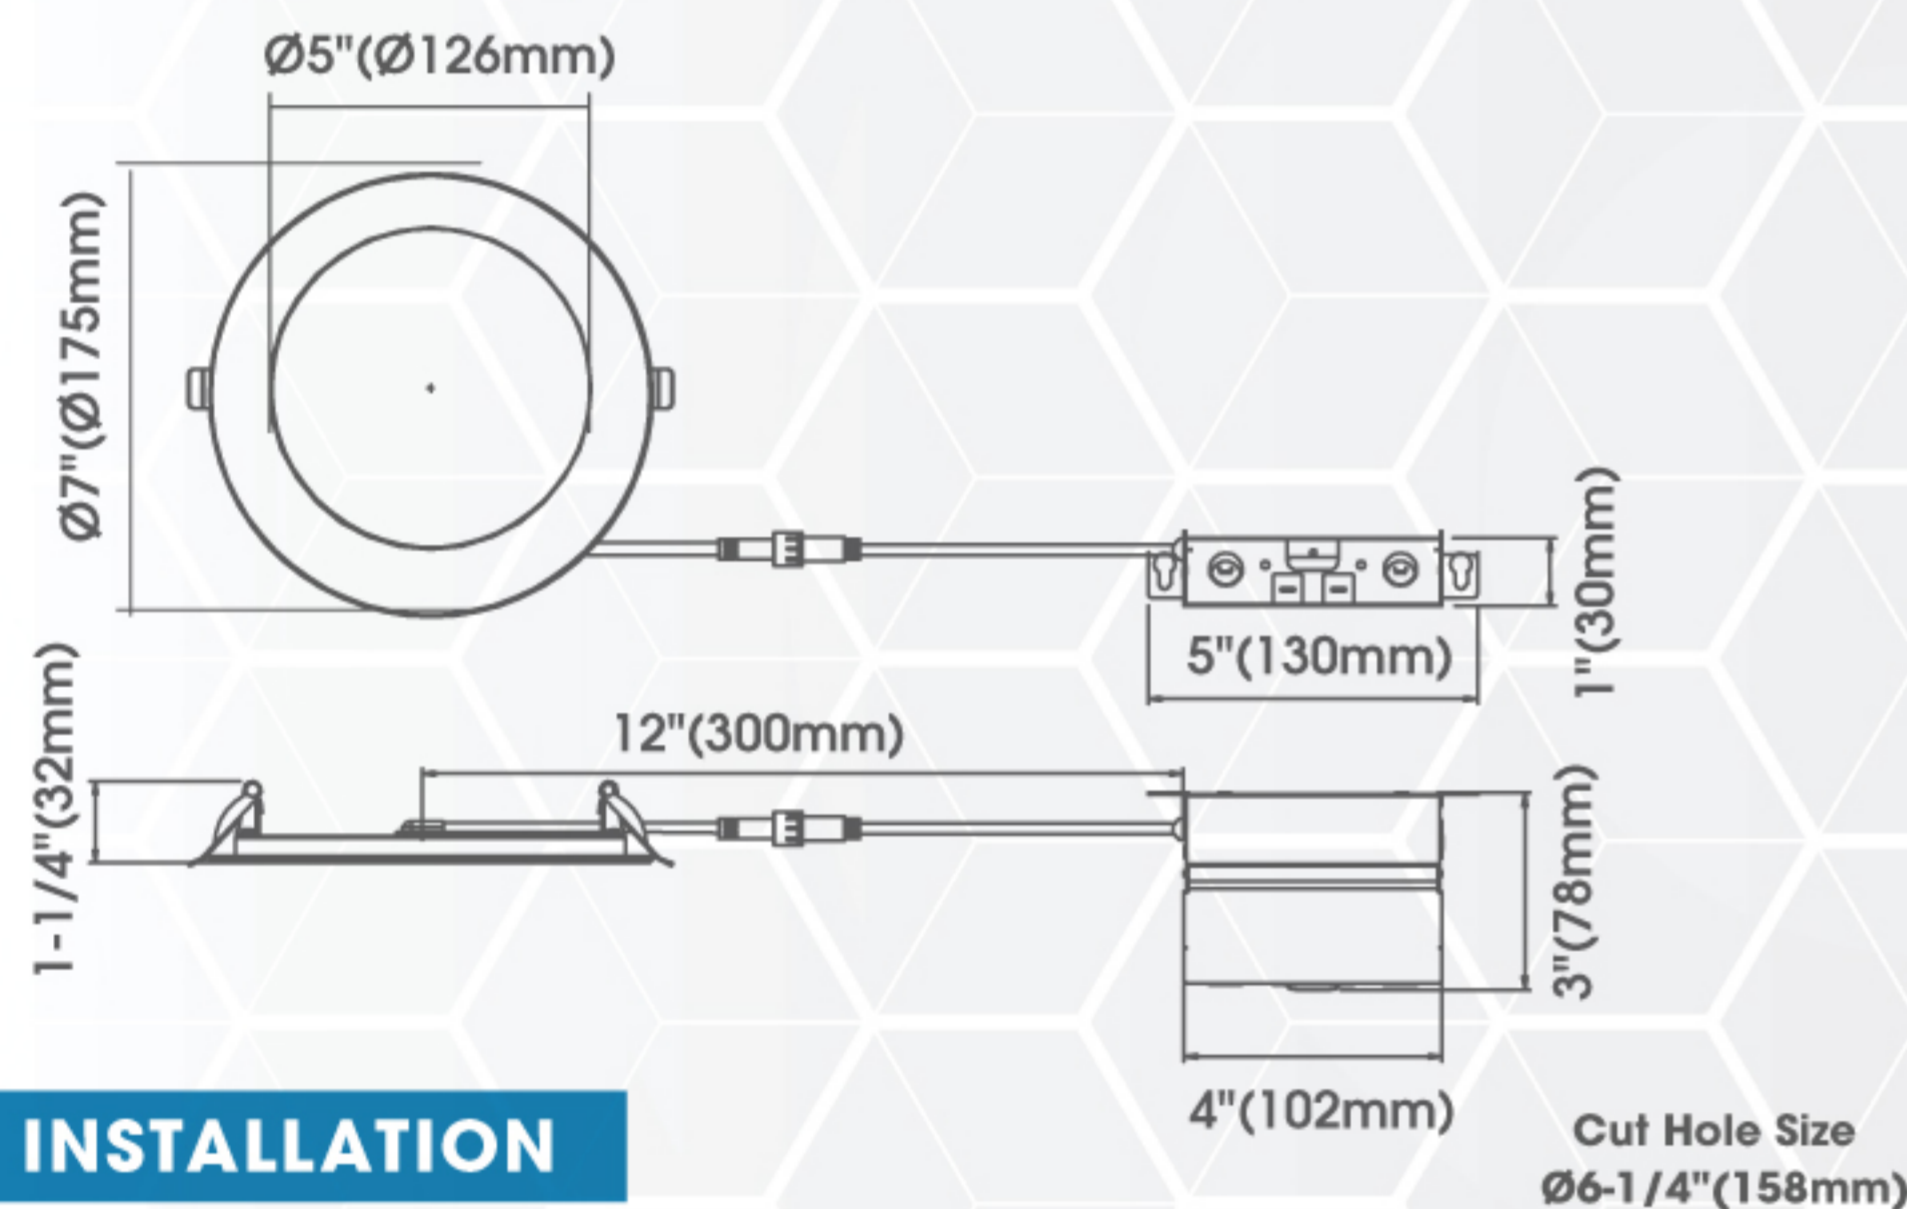

##### 6" LED Fire Rated Recessed Downlight - with Adjustable CCT

- Reinforced and heat resistant steel casting providing 2-hour fire rating
- Junction box with commercial grade driver included
- Easy installation (no additional box required)
- 5-color field selectable CCT - 2700K, 3000K, 3500K, 4000K, 5000K
- Tested & Certified to comply with UL 263-2011(R2022) & ASTM E119-20 & CAN/ULC-S101-14
- Rated for ceiling assemblies with up to 2 layers of drywall, each 5/8 inch, for a total of 1-1/4 inches

#### DIMENSIONS

#### TESTING REPORT

Height	Eavg, Errax	Angle: 111.13 deg	Diameter
1m	120.4,404.31x		291.71 CM
2m	30.10,101.11x		583.42 CM
3m	13.38,44.921x		875.12 CM
4m	7.525,25.271x		1166.83 CM
5m	4.816,16.171x		1458.54 CM
6m	3.345,11.231x		1750.24 CM
7m	2.457,8.2501x		2041.96 CM
8m	1.881,6.3171x		2333.66 CM
9m	1.486,4.9911x		2625.37 CM
10m	1.204,4.0431x		2917.08 CM