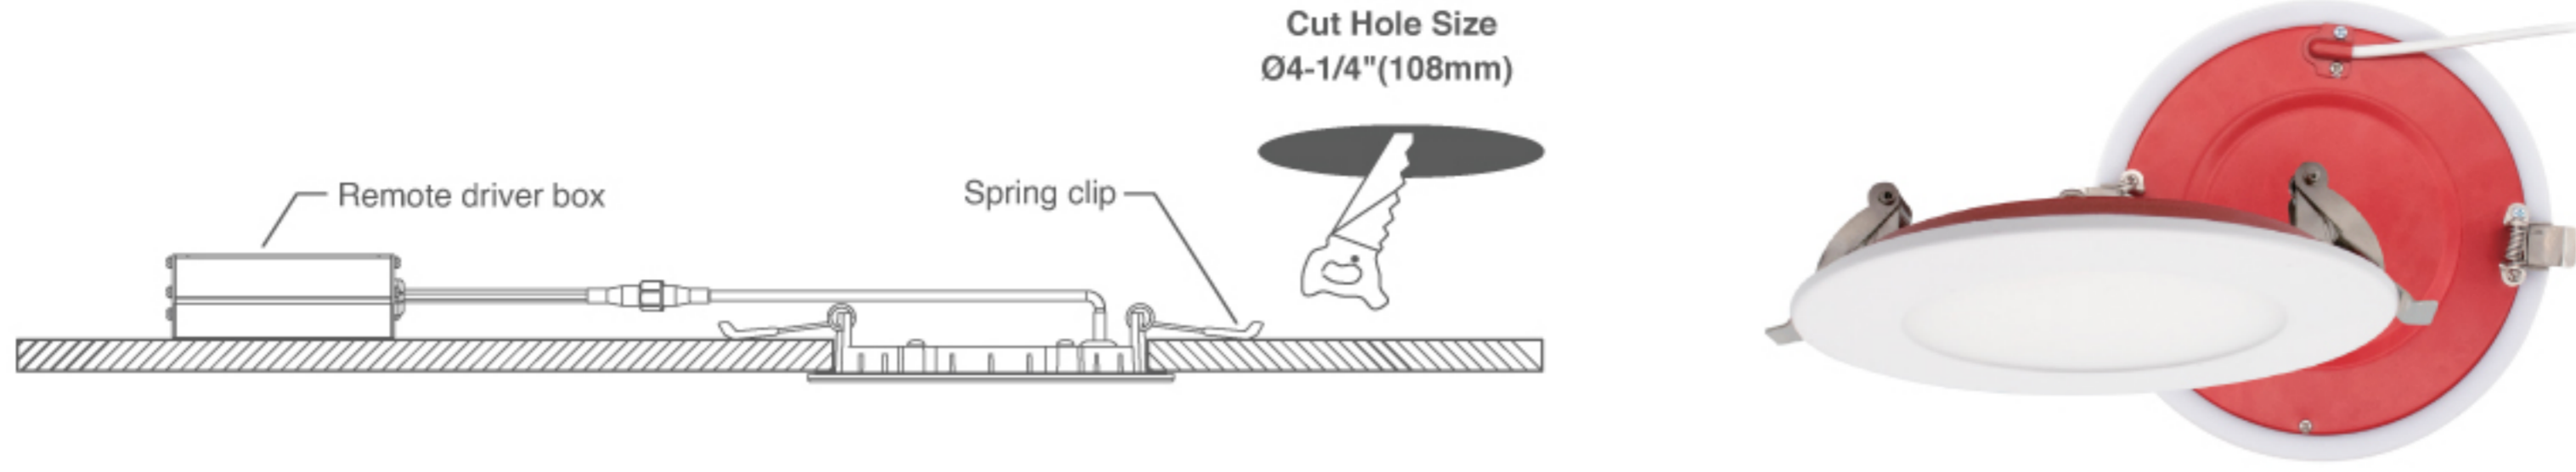

### HIGHLIGHTS

- Reinforced and heat resistant steel casting providing 2-hour fire rating
- 4" LED Fire Rated Recessed Downlight - with Adjustable CCT
- Residential / Commercial grade driver included
- Tested & Certified to comply with UL 263-2011(R2022) & ASTM E119-20 & CAN/ULC-S101-14
- Rated for ceiling assemblies with up to 2 layers of drywall, each 5/8 inch, for a total of 1-1/4 inches

### SPECIFICATIONS

Model	<b>SLIM4FR-5CCT</b>
Wattage	12W
Voltage	120V AC
Dimmable	Yes
Light Output	800 lmn
Power Factor	>0.9
Application	Recessed ceiling / Balcony / Overhanging eaves
CRI   Warranty	80Ra   5 Years
Location	Wet Location
Grade Of Protection	IP54
Beam Angle	120°
Colour Temp.	2700K / 3000K / 3500K / 4000K / 5000K
Operating Temp.	-20°C~40°C
Case Quantities	18

### DIMENSIONS

**INSTALLATION**

**ACCESSORIES (SOLD SEPARATELY)**

**DECORATIVE TRIMS**

**SLIM4-RING BK**  
(Black Ring)

**SLIM4-RING SN**  
(Satin Nickel Ring)

**MOUNTING PLATES**

**PLATE 26-4A**