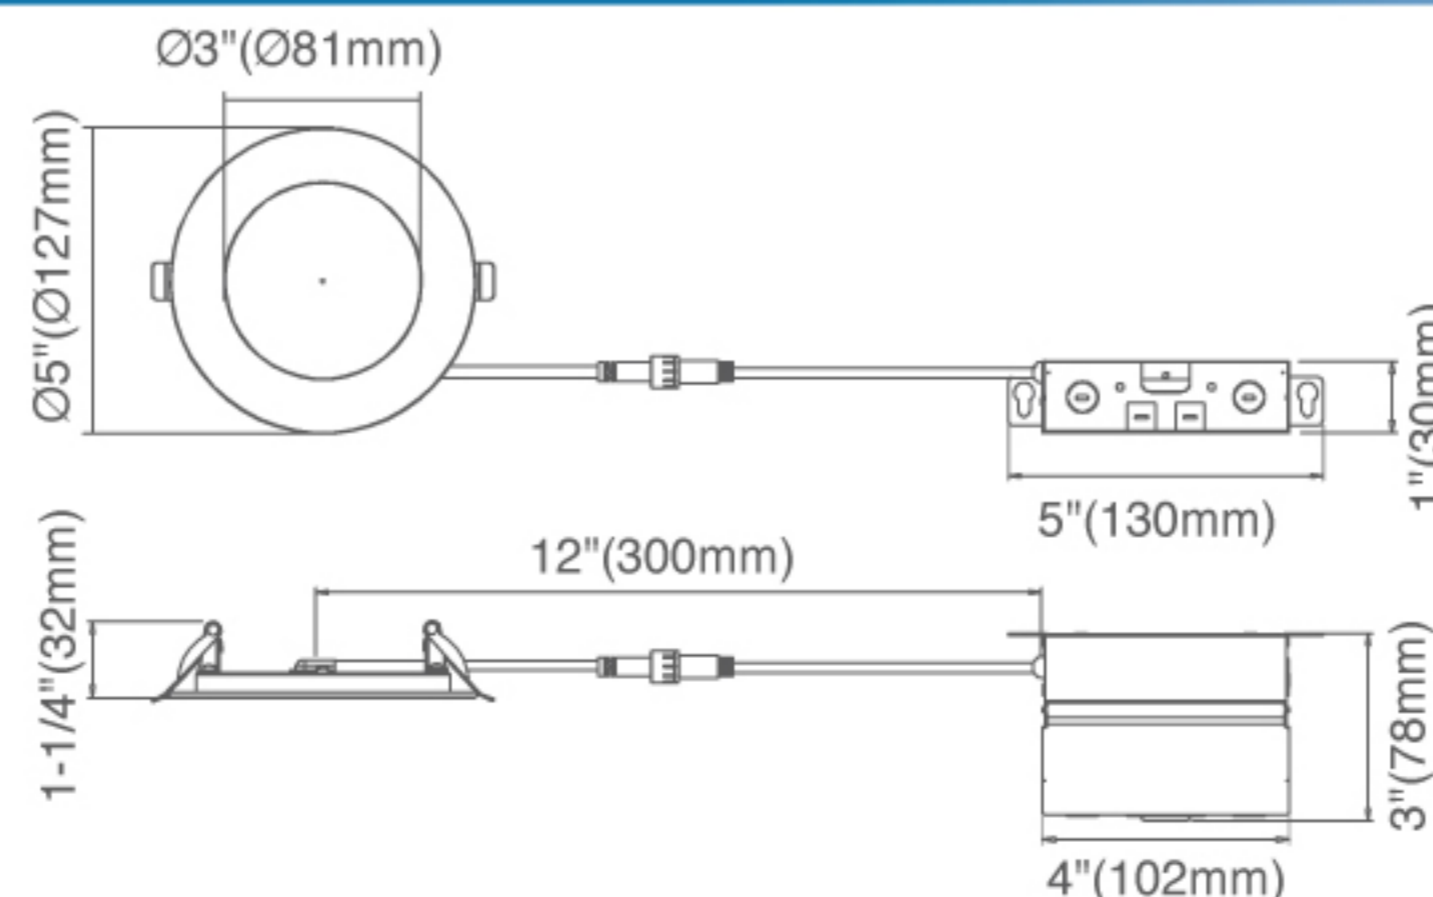

### HIGHLIGHTS

- Reinforced and heat resistant steel casting providing 2-hour fire rating
- 4" LED Fire Rated Recessed Downlight - with Adjustable CCT
- Residential / Commercial grade driver included
- Tested & Certified to comply with UL 263-2011(R2022) & ASTM E119-20 & CAN/ULC-S101-14
- Rated for ceiling assemblies with up to 2 layers of drywall, each 5/8 inch, for a total of 1-1/4 inches

### SPECIFICATIONS

Model	<b>SLIM4FR-5CCT</b>
Wattage	12W
Voltage	120V AC
Dimmable	Yes
Light Output	800 lmn
Power Factor	>0.9
Application	Recessed ceiling / Balcony / Overhanging eaves
CRI   Warranty	80Ra   5 Years
Location	Wet Location
Grade Of Protection	IP54
Beam Angle	120°
Colour Temp.	2700K / 3000K / 3500K / 4000K / 5000K
Operating Temp.	-20°C~40°C
Case Quantities	18

### DIMENSIONS

**INSTALLATION**

**ACCESSORIES (SOLD SEPARATELY)**

**DECORATIVE TRIMS**

**SLIM4-RING BK**  
(Black Ring)

**SLIM4-RING SN**  
(Satin Nickel Ring)

**MOUNTING PLATES**

**PLATE 26-4A**