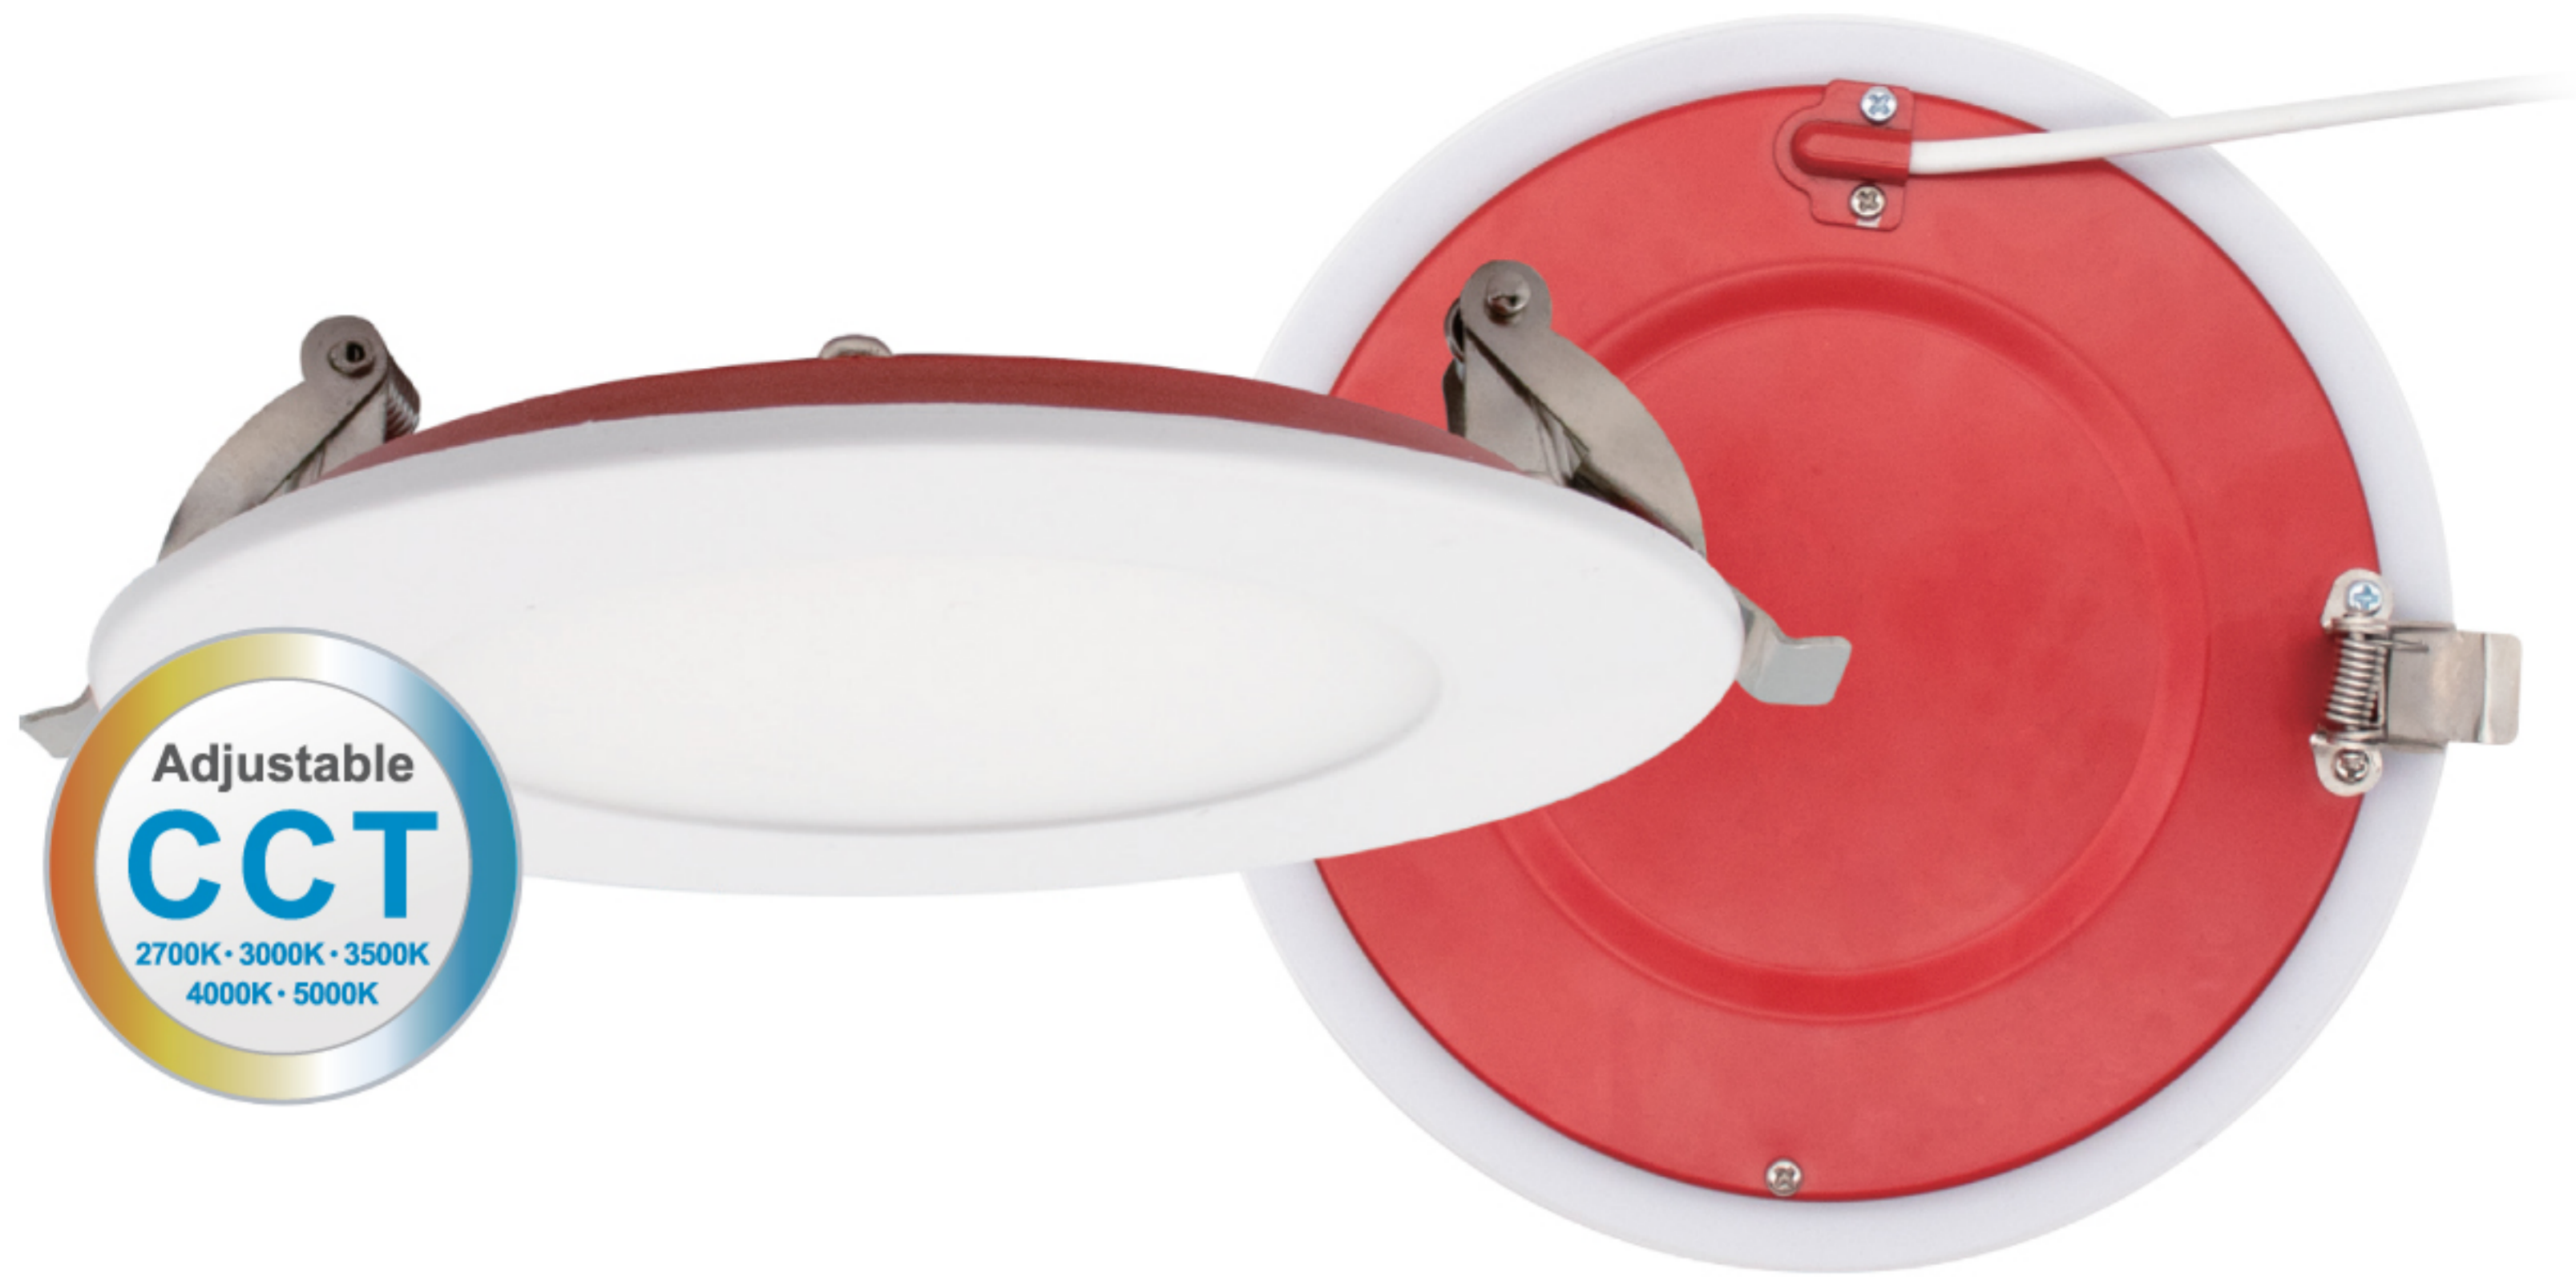

# LED Slim Lights

## MODEL SLIM4FR-5CCT

### HIGHLIGHTS

- Reinforced and heat resistant steel casting providing 2-hour fire rating
- 4" LED Fire Rated Recessed Downlight - with Adjustable CCT
- Residential / Commercial grade driver included
- Tested & Certified to comply with UL 263-2011(R2022) & ASTM E119-20 & CAN/ULC-S101-14
- Rated for ceiling assemblies with up to 2 layers of drywall, each 5/8 inch, for a total of 1-1/4 inches

### SPECIFICATIONS

Model	<b>SLIM4FR-5CCT</b>
Wattage	12W
Voltage	120V AC
Dimmable	Yes
Light Output	800 lmn
Power Factor	>0.9
Application	Recessed ceiling / Balcony / Overhanging eaves
CRI   Warranty	80Ra   5 Years
Location	Wet Location
Grade Of Protection	IP54
Beam Angle	120°
Colour Temp.	2700K / 3000K / 3500K / 4000K / 5000K
Operating Temp.	-20°C~40°C
Case Quantities	18