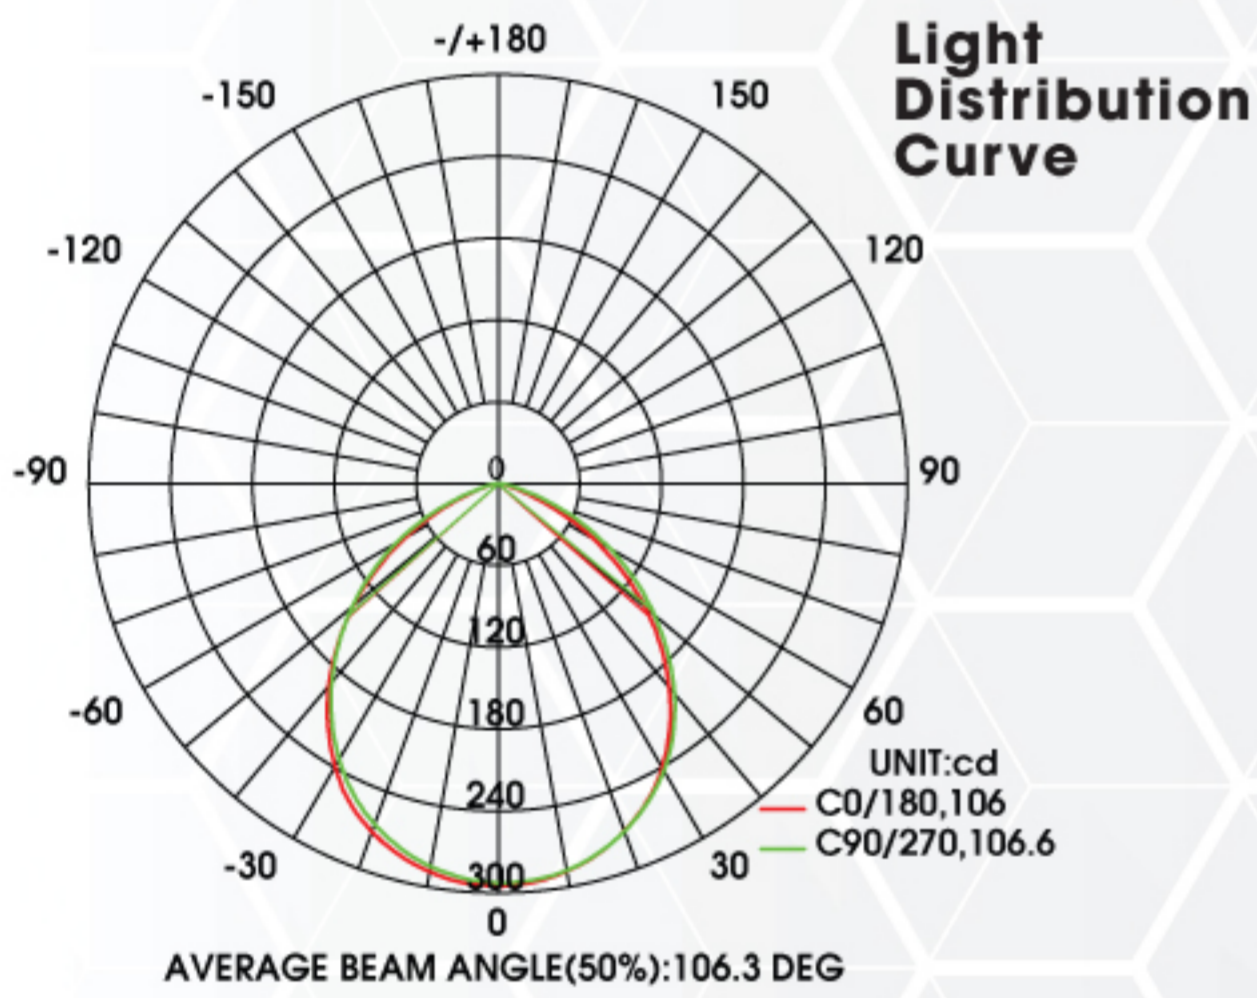

#### OLT2-410-5CCTWH

Height	Eavg, Errax	Angle: 97.20 deg	Diameter
1m	115.1,294.91x		226.86 CM
2m	28.76,73.721x		453.73 CM
3m	12.78,32.771x		680.59 CM
4m	7.191,18.431x		907.45 CM
5m	4.602,11.801x		1134.31 CM
6m	3.196,8.1921x		1361.18 CM
7m	2.348,6.0181x		1588.04 CM
8m	1.798,4.60181x		1814.90 CM
9m	1.420,3.64111x		2041.77 CM
10m	1.151,2.9491x		2268.63 CM

**Polar Curves Wide Distribution**

#### OLT2-615-5CCTWH

Height	Eavg, Errax	Angle: 106.02 deg	Diameter
1m	142.6,441.61x		265.51 CM
2m	35.65,110.41x		531.01 CM
3m	15.84,49.071x		796.52 CM
4m	8.912,27.601x		1062.03 CM
5m	5.704,17.671x		1327.54 CM
6m	3.961,23.271x		1593.04 CM
7m	2.910,9.0131x		1858.55 CM
8m	2.228,6.9001x		2124.06 CM
9m	1.760,5.4521x		2389.57 CM
10m	1.426,4.4161x		2655.07 CM

### DIMENSIONS