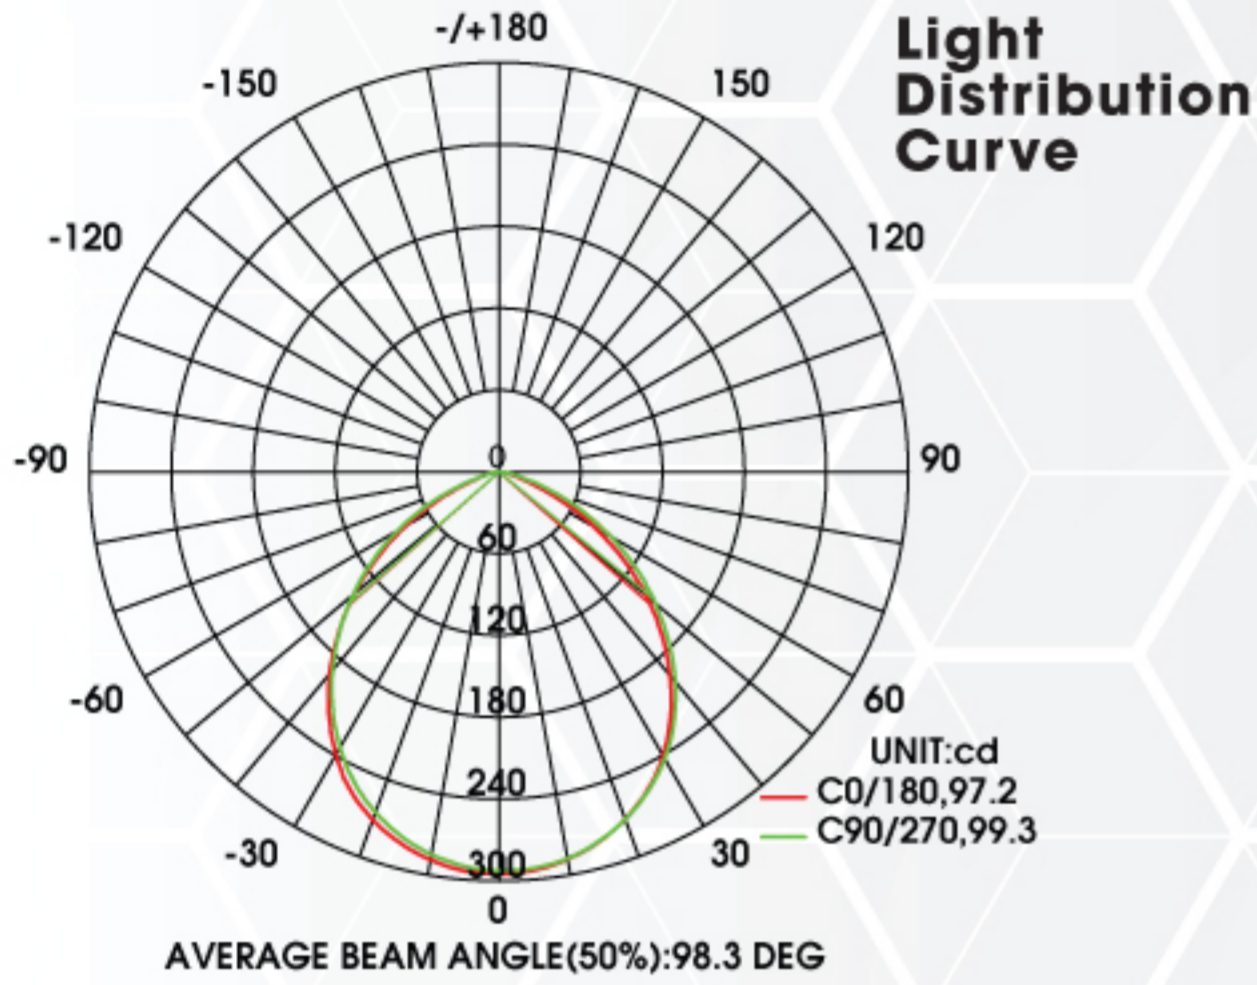

### SPECIFICATIONS

Model	OLT2-410-5CCTWH	OLT2-615-5CCTWH
Wattage	10W	15W
Voltage	AC120V, 60Hz	
Lumens	800lm	1000lm
Beam Angle	120°	
Lifetime	50000 hours	
Air Tight	Yes	
Rating	IC rated   For indoor use   wet locations	
Grade of Protection	IP54	
CRI	80Ra+	
Colour Temp.	2700K / 3000K / 3500K / 4000K / 5000K	
Dimming	Triac Dimming	
Operating Temp.	-20°C ~ +40°C	
Case Quantities	18	

#### OLT2-410-5CCTWH

Height	Eavg, Errax	Angle: 97.20 deg	Diameter
1m	115.1,294.91x		226.86 CM
2m	28.76,73.721x		453.73 CM
3m	12.78,32.771x		680.59 CM
4m	7.191,18.431x		907.45 CM
5m	4.602,11.801x		1134.31 CM
6m	3.196,8.1921x		1361.18 CM
7m	2.348,6.0181x		1588.04 CM
8m	1.798,4.60181x		1814.90 CM
9m	1.420,3.64111x		2041.77 CM
10m	1.151,2.9491x		2268.63 CM

#### OLT2-615-5CCTWH

Height	Eavg, Errax	Angle: 106.02 deg	Diameter
1m	142.6,441.61x		265.51 CM
2m	35.65,110.41x		531.01 CM
3m	15.84,49.071x		796.52 CM
4m	8.912,27.601x		1062.03 CM
5m	5.704,17.671x		1327.54 CM
6m	3.961,23.271x		1593.04 CM
7m	2.910,9.0131x		1858.55 CM
8m	2.228,6.9001x		2124.06 CM
9m	1.760,5.4521x		2389.57 CM
10m	1.426,4.4161x		2655.07 CM

### DIMENSIONS