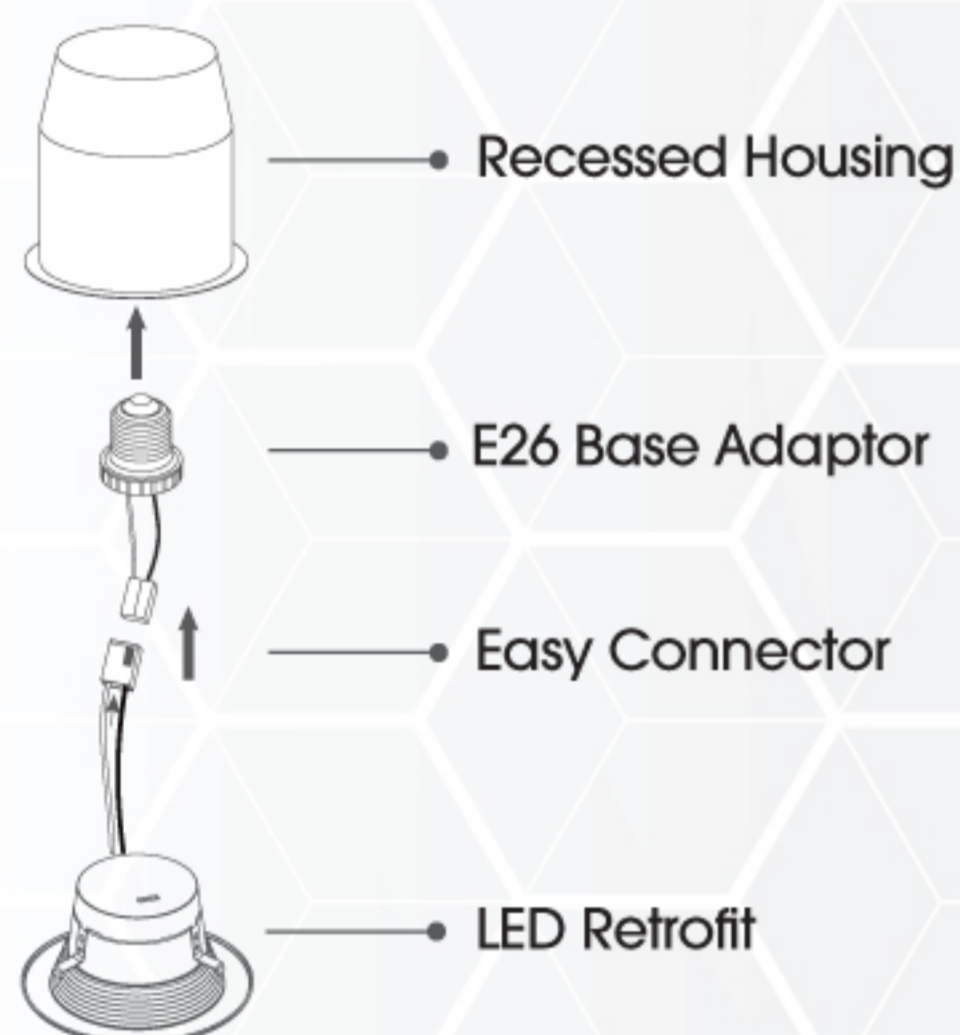

EXPLOSIVE VIEWS