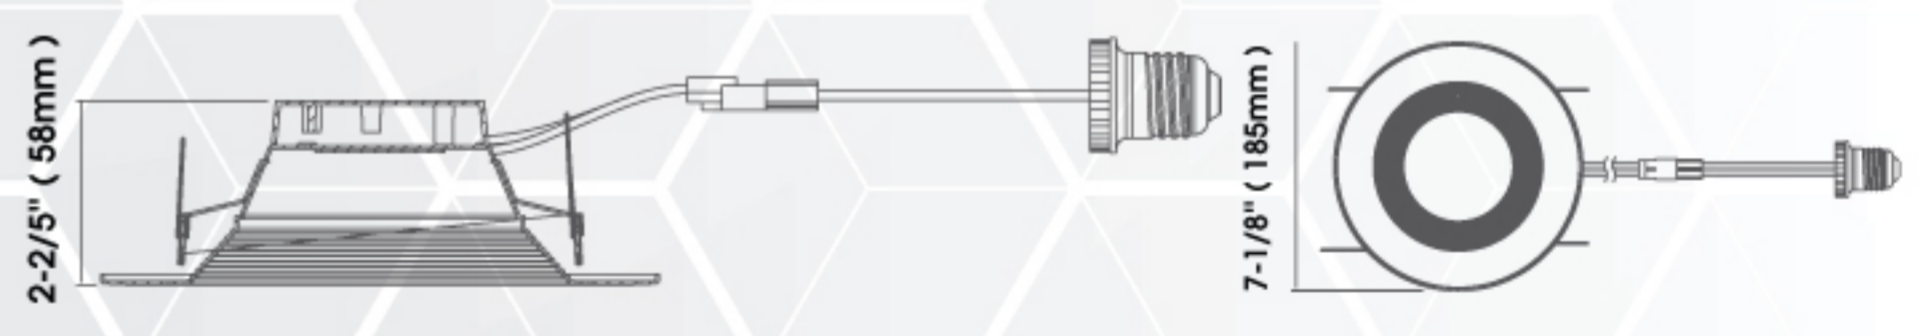

OLT2-615-5CCTWH

Reference	QTY.	Remarks	Project:
			Location:
			Architect:
			Engineer:
			Contractor:
			Submitted by:
			Date:

ORTECH reserves the right to modify at any time, without notice, any or all of our product's features, designs, components and specifications to meet market changes.