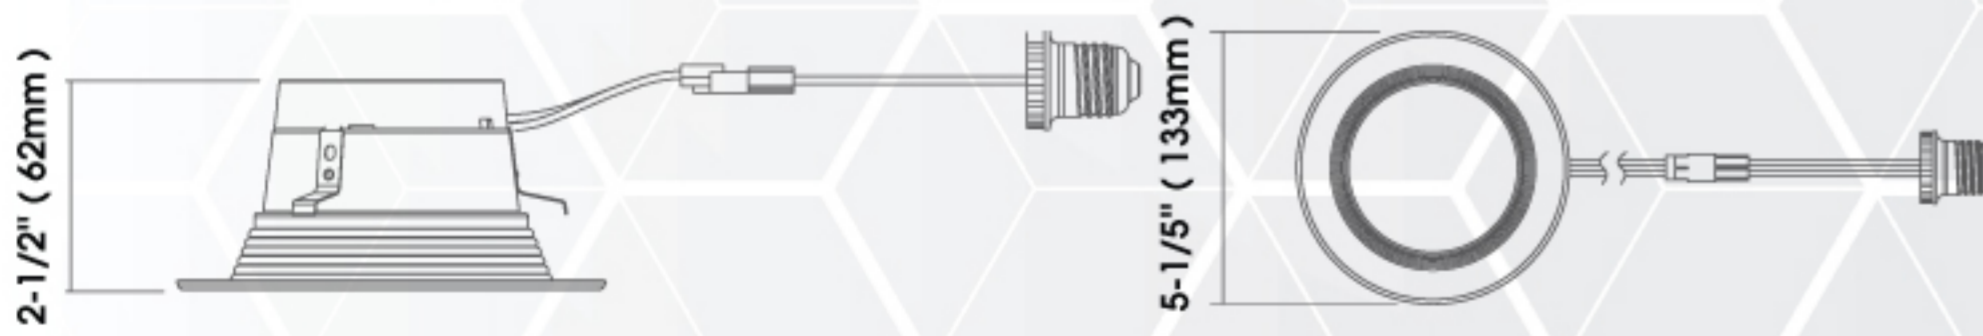

DIMENSIONS

OLT2-410-5CCTWH