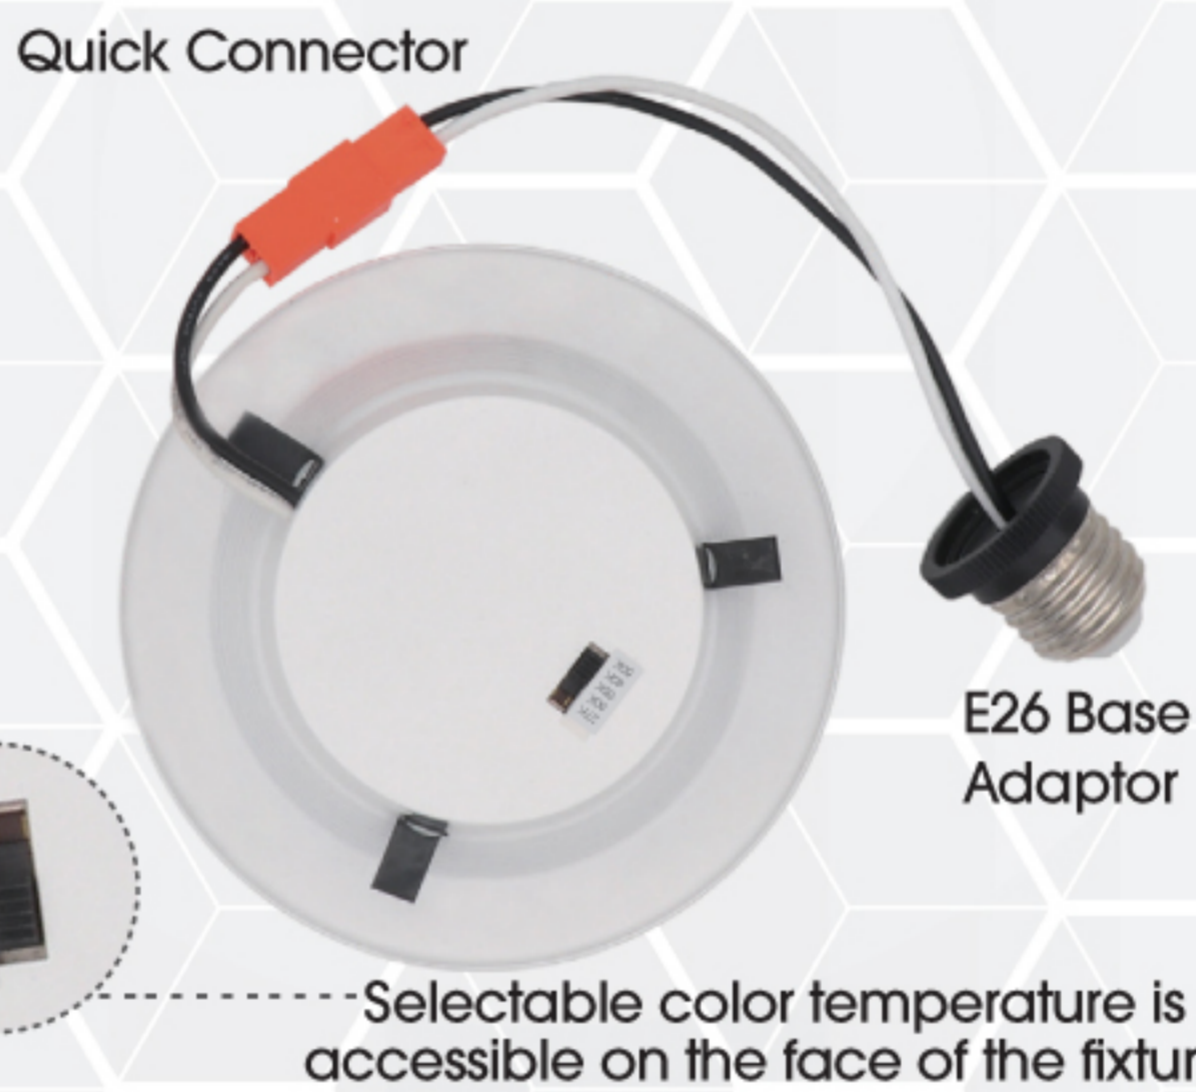

EXPLOSIVE VIEWS