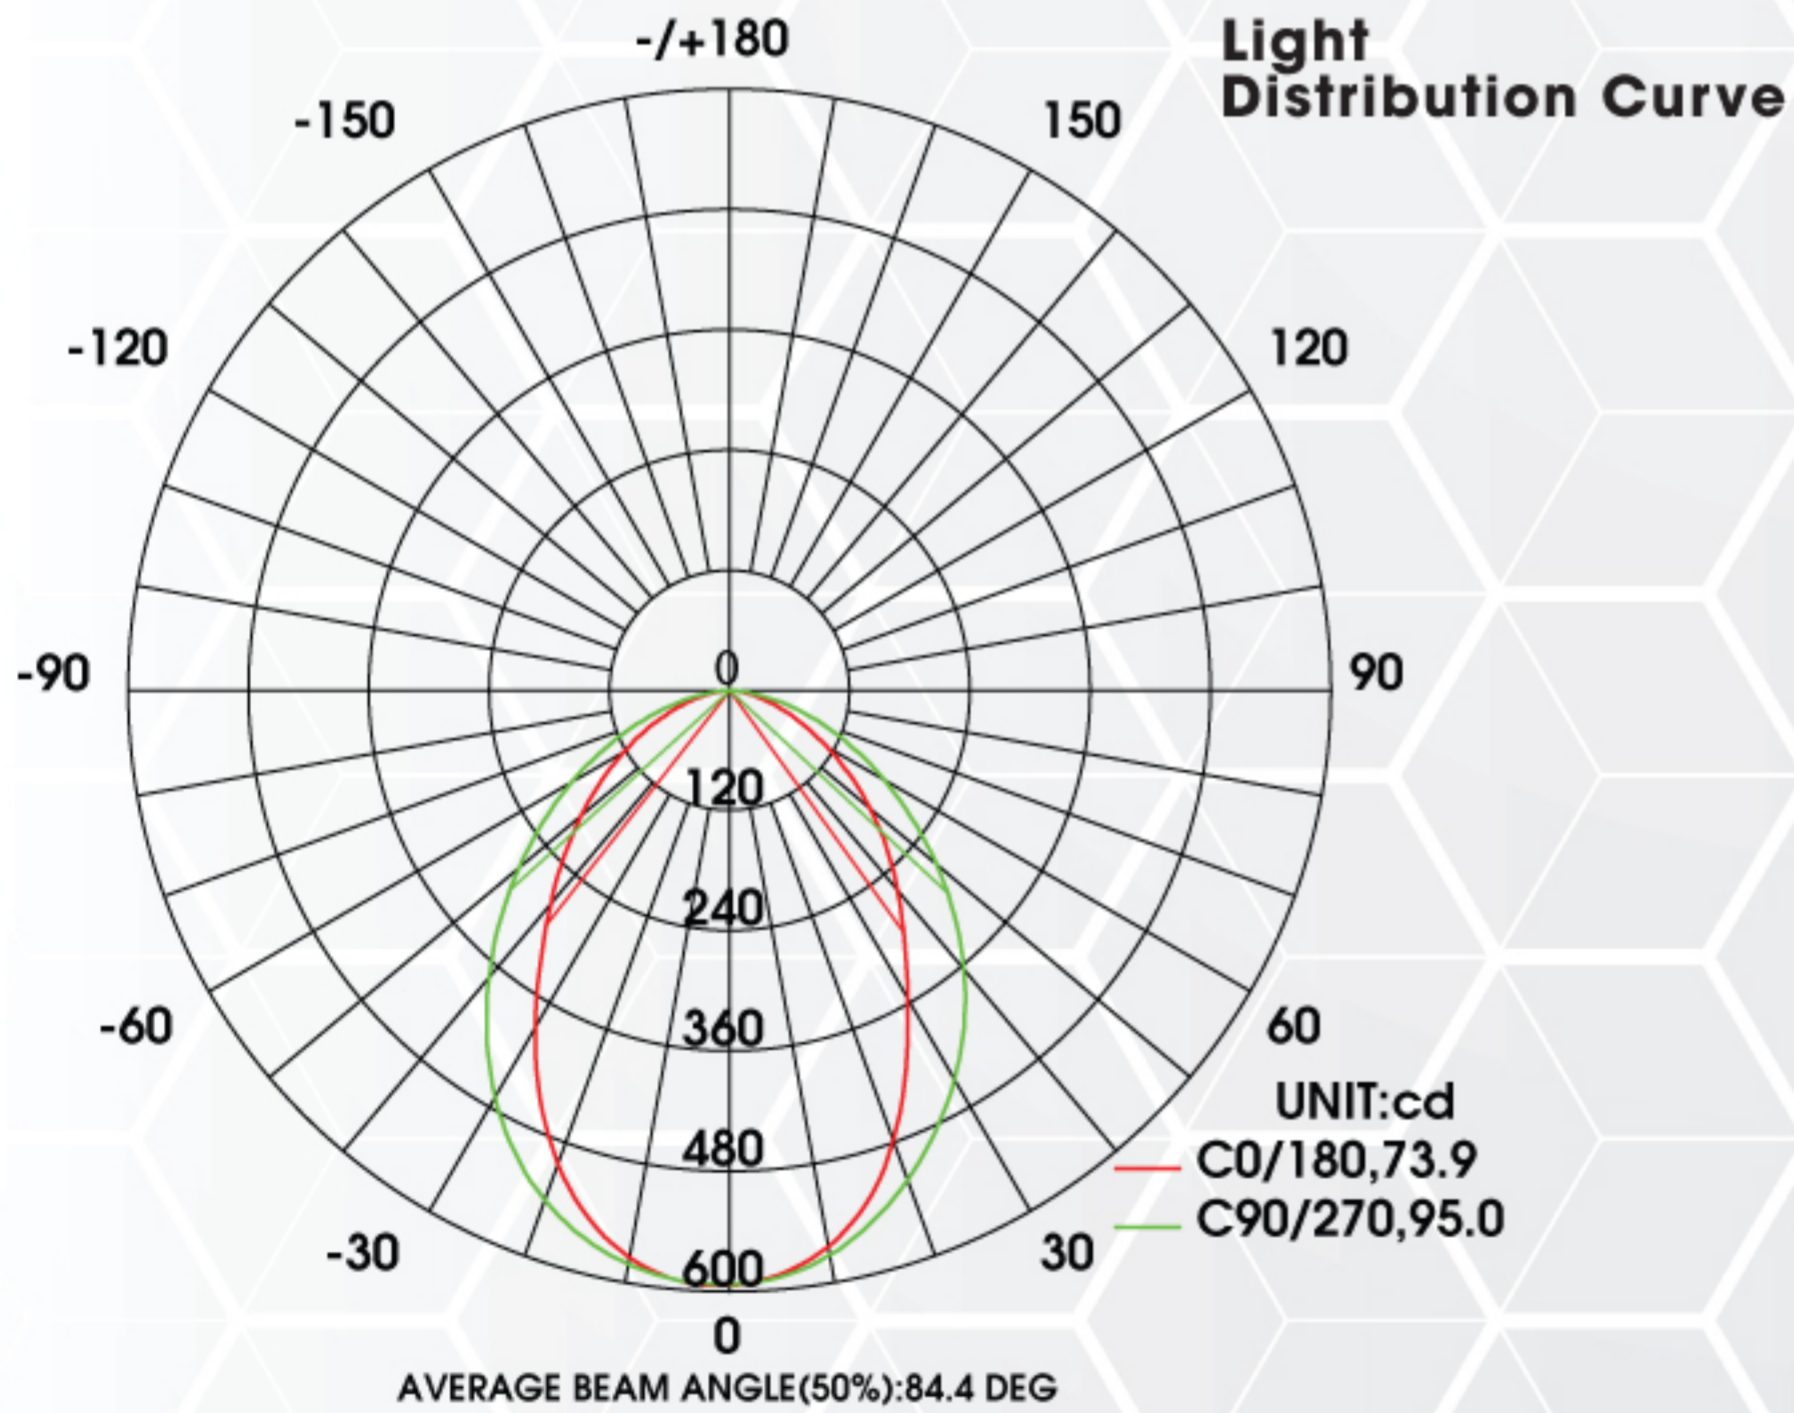

TESTING REPORT

Reference	QTY.	Remarks	Project:
			Location:
			Architect:
			Engineer:
			Contractor:
			Submitted by:
			Date:

ORTECH reserves the right to modify at any time, without notice, any or all of our product's features, designs, components and specifications to meet market changes.