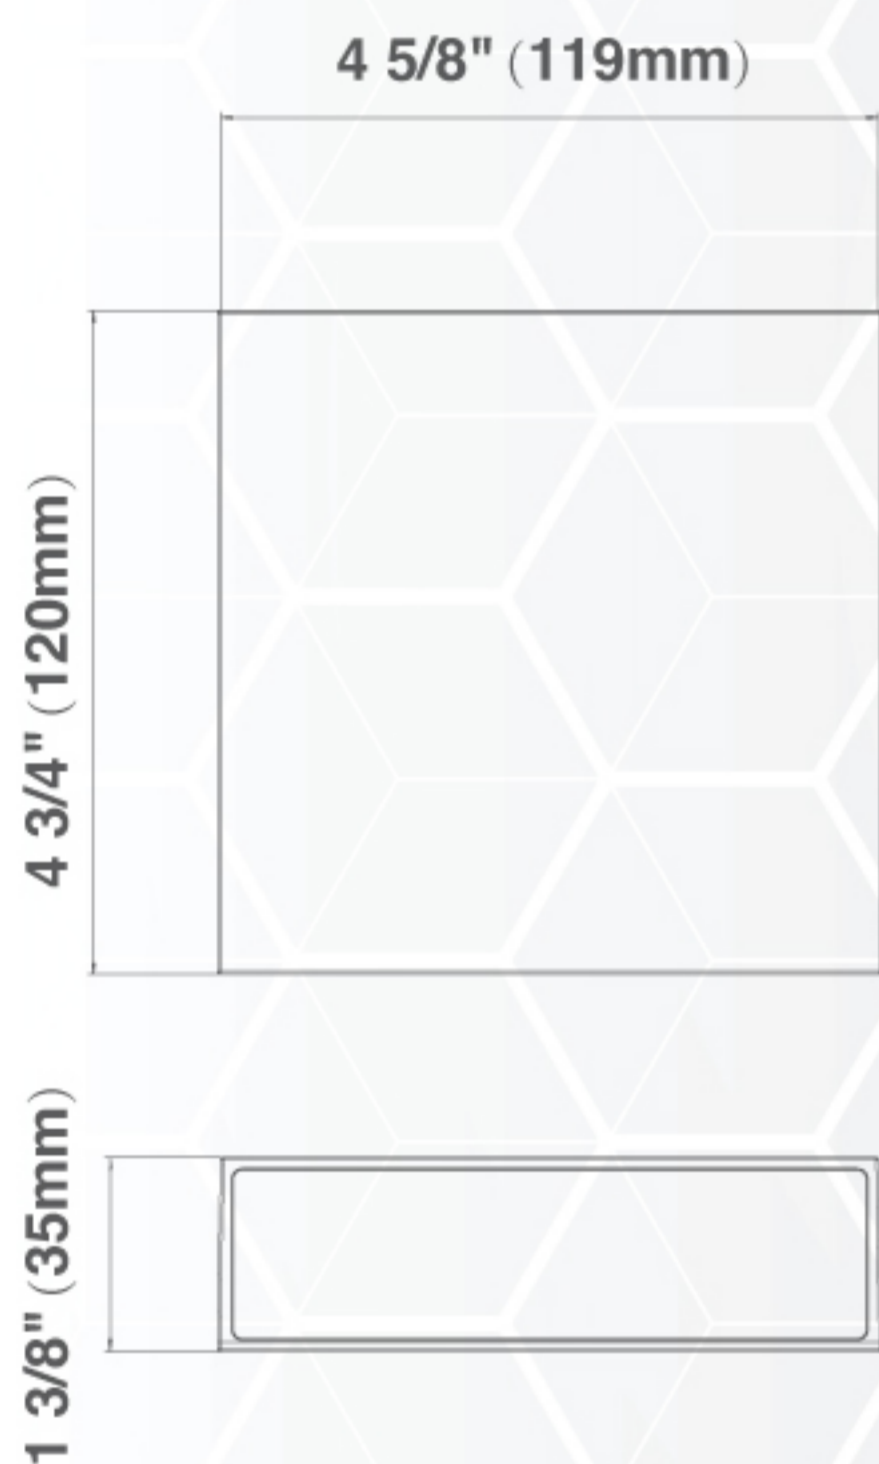

WALL SCONCES

SSC-DL-5CCT-BK

HIGHLIGHTS

Low profile LED down wall sconce which can be used interior or exterior

- Aluminum body with glass diffuser
- Elegant design, provides a more high end looking
- 5cct - 2700K/3000K/3500K/4000K/5000K
- Dimming: AC120V/ Triac Dimming
- 50000 hours lifetime

DIMENSIONS

SPECIFICATIONS

Model	SSC-DL-5CCT-BK
Wattage	15W
Voltage	AC120-277V, 50/60Hz
Lumens	1000lmn
Beam Angle	110°
Lifetime	50000 hours
Dimmable	Yes
Rating	Wet locations
Grade of Protection	IP65
CRI	80
Colour Temp.	2700K / 3000K / 3500K / 4000K / 5000K
Lighting Direction	Down
Operating Temp.	-20°C ~ +40°C
Case Quantities	20