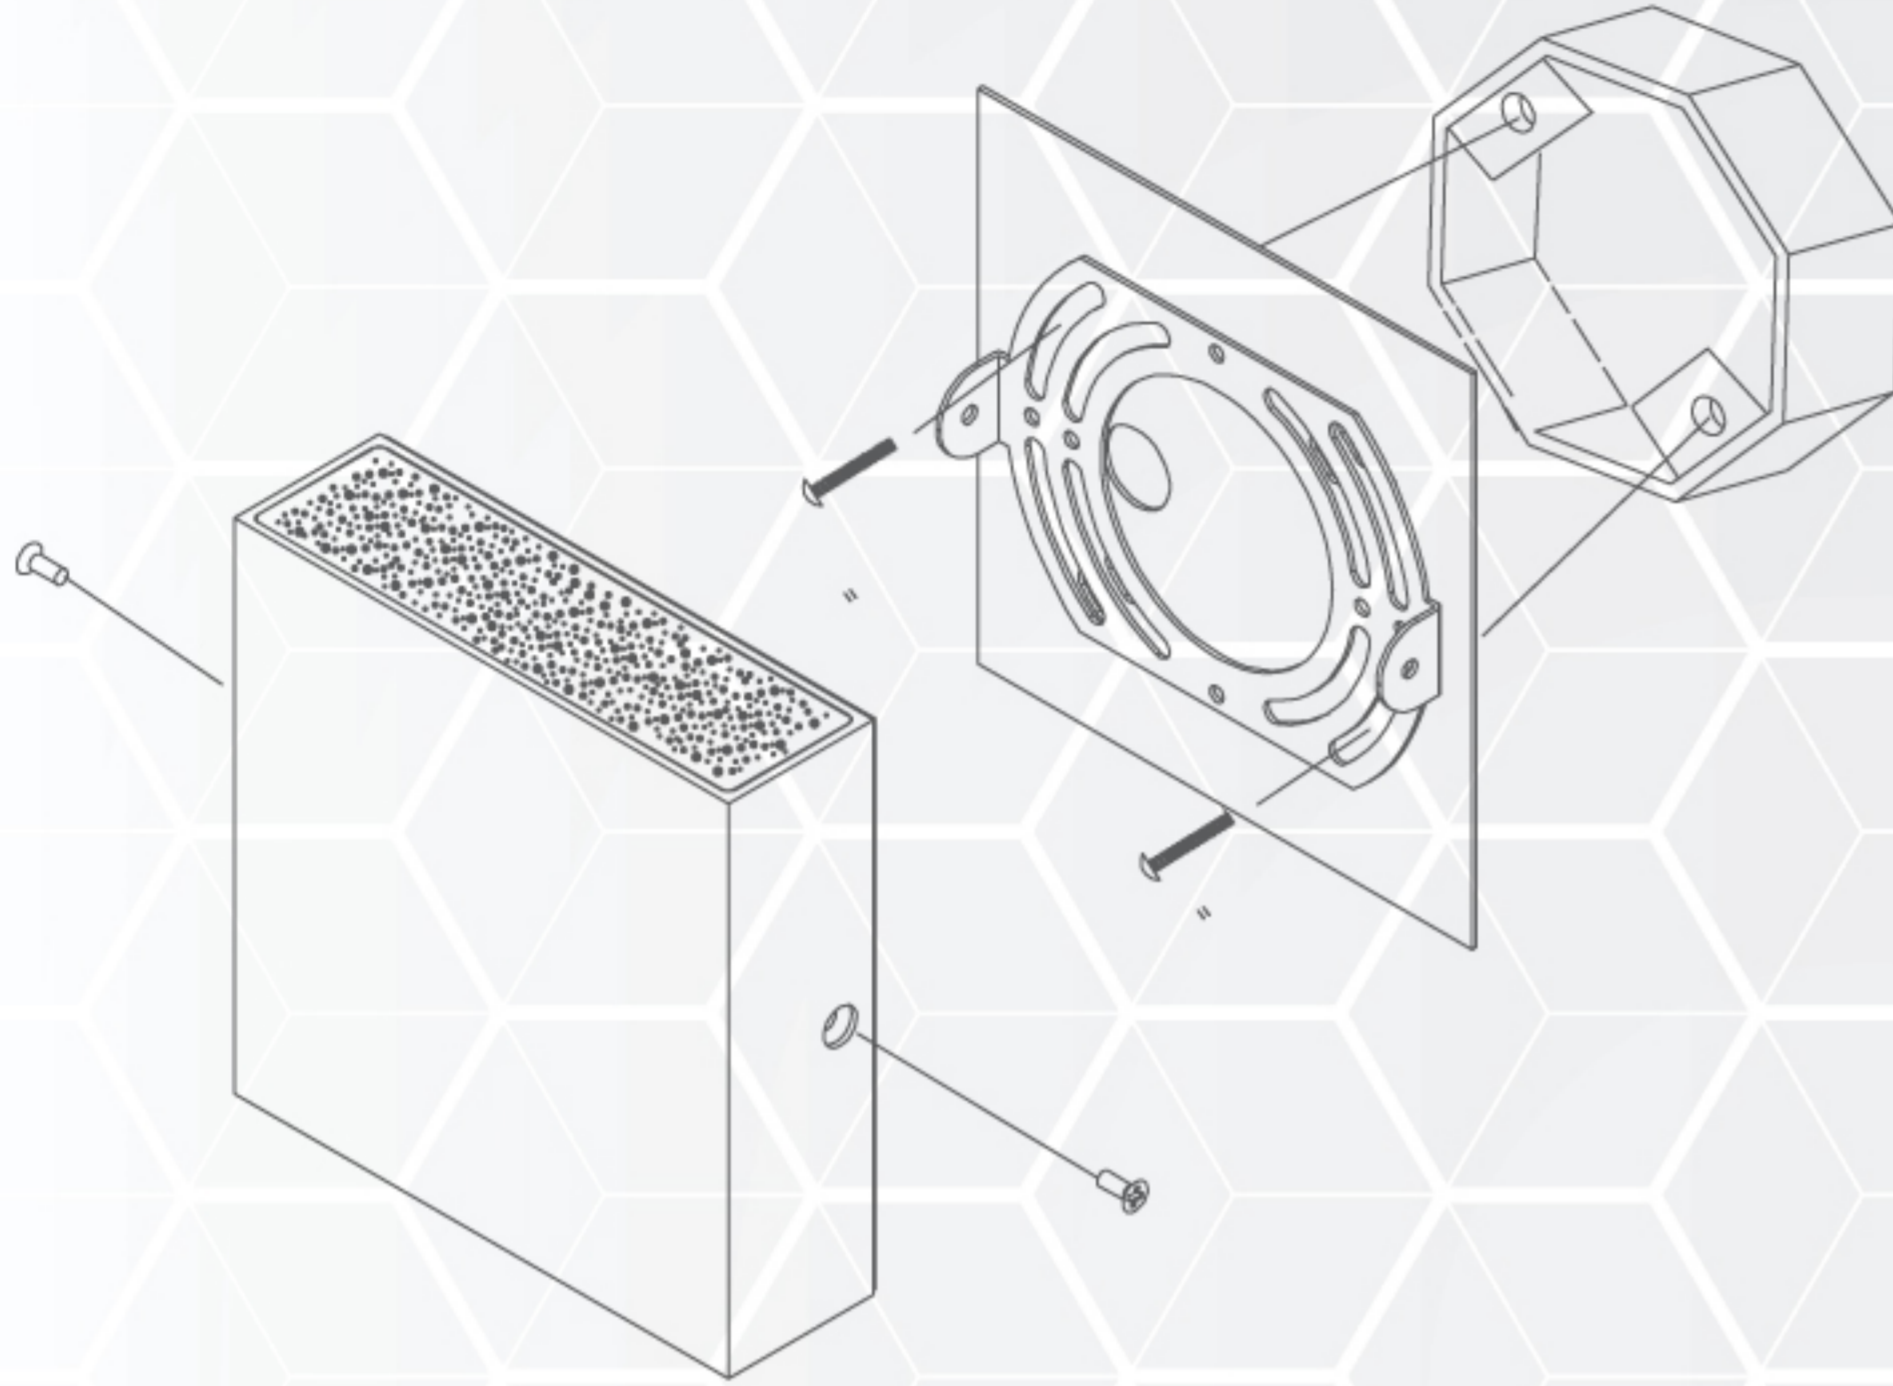

WALL SCONCES

SSC-DL-5CCT-BK

INSTALLATION