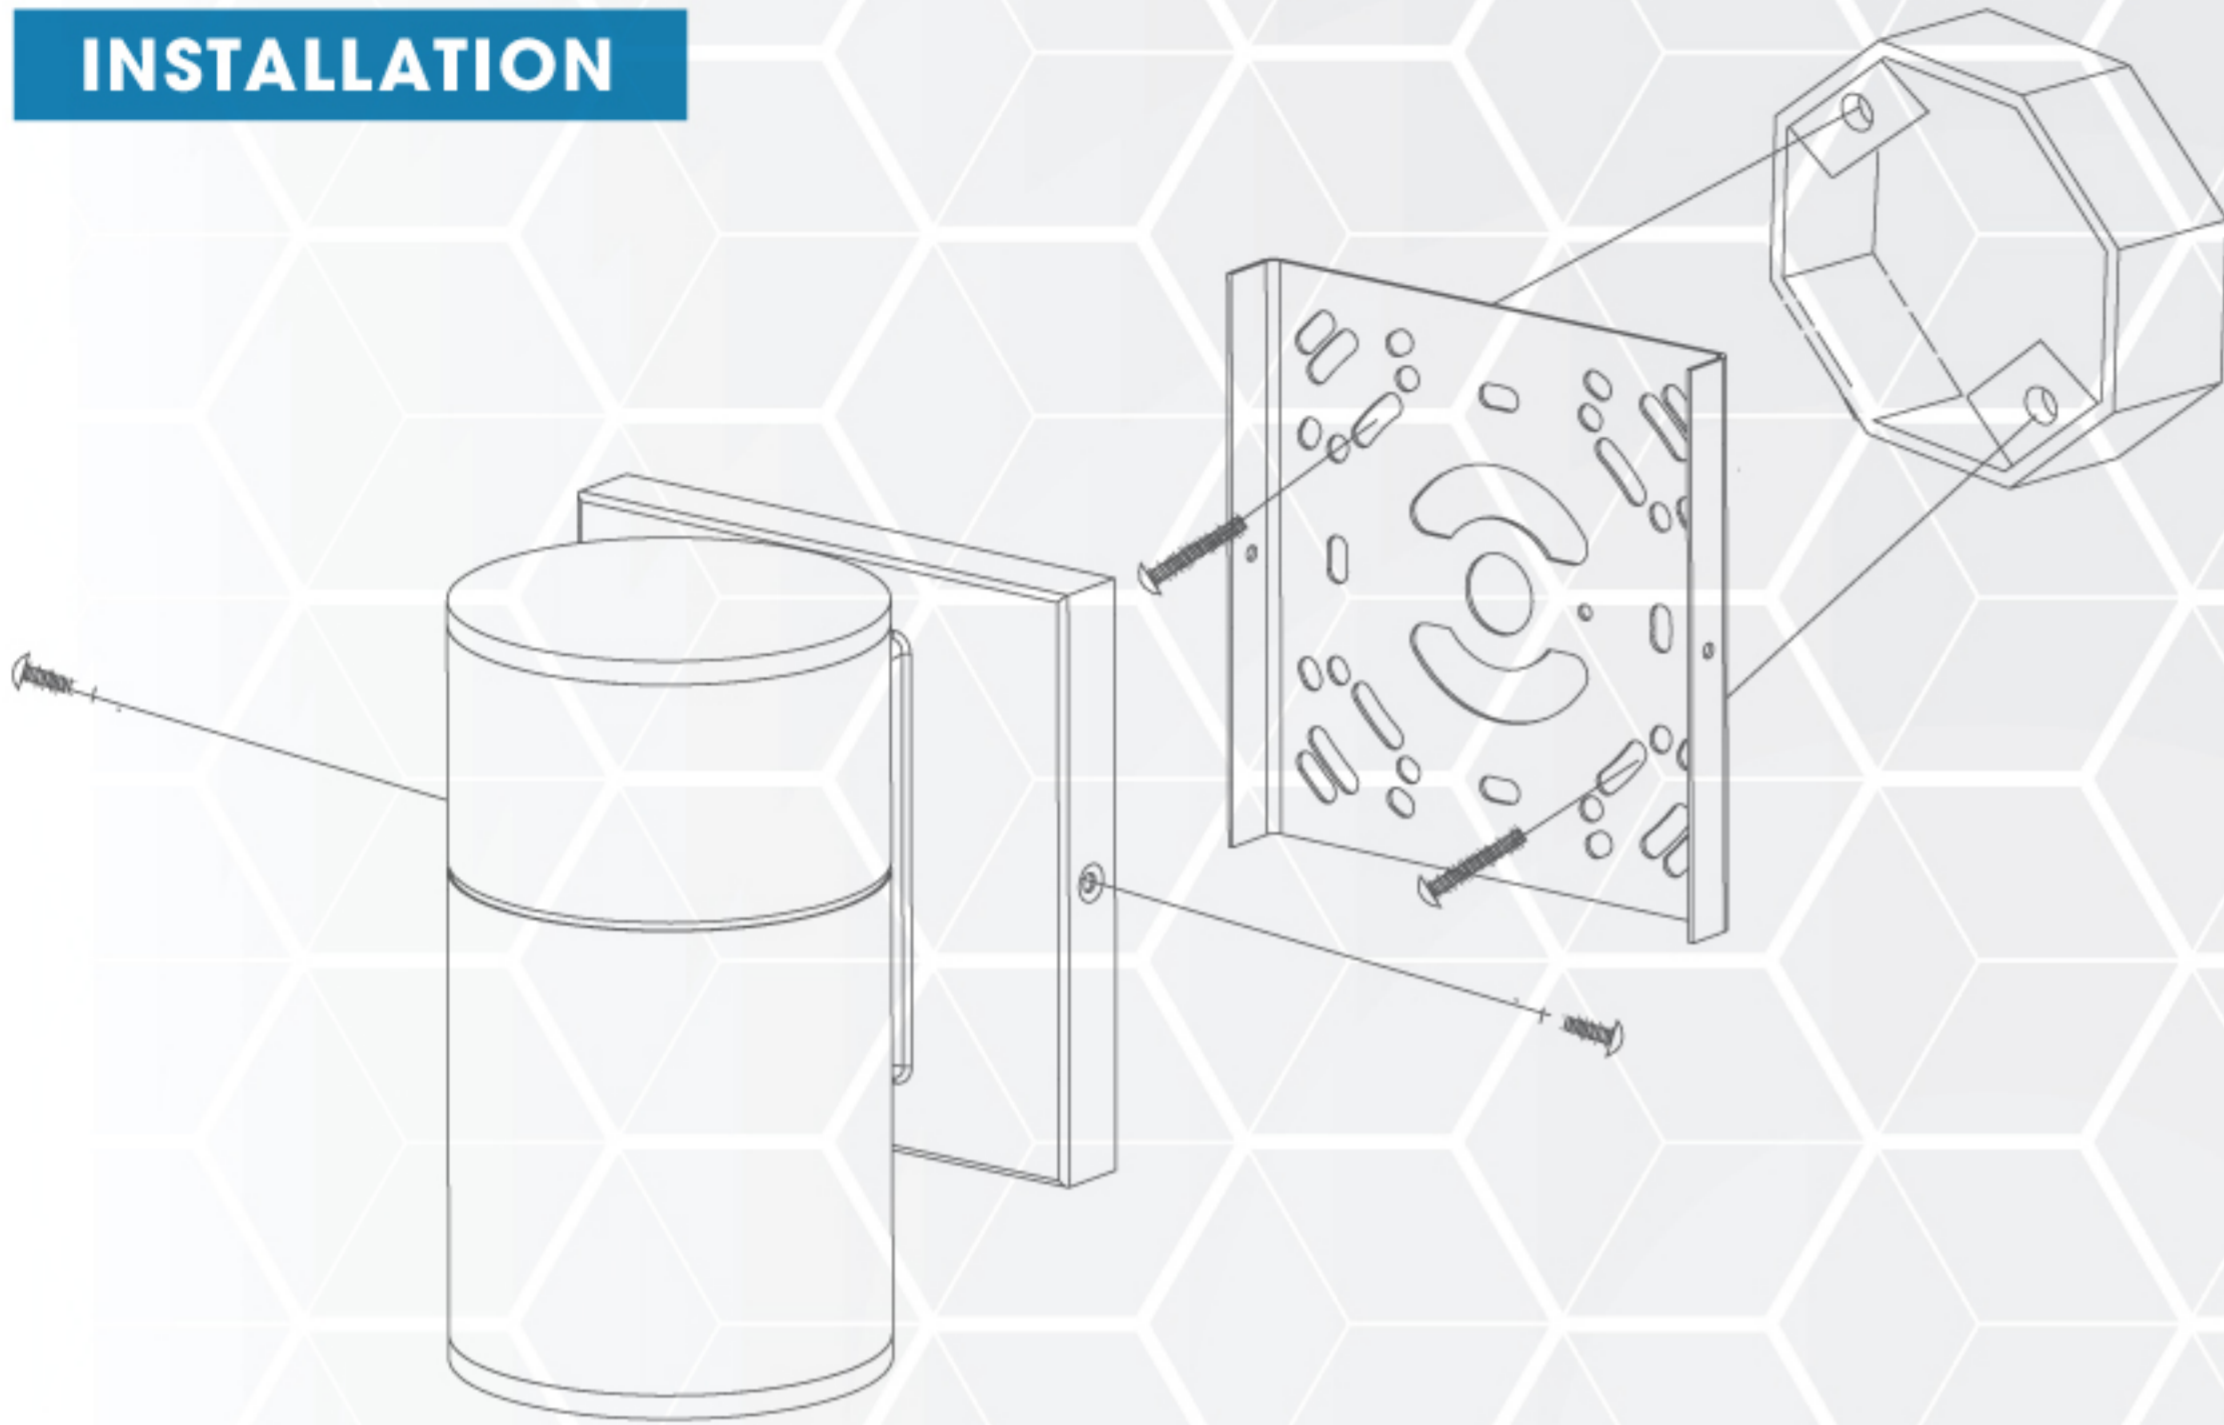

WALL SCONCES

RSC-DL-5CCT-BK

INSTALLATION

INCLUDED IN BOX

- LED down wall sconce
- Mounting Brackets

Reference	QTY.	Remarks	Project:
			Location:
			Architect:
			Engineer:
			Contractor:
			Submitted by:
			Date:

ORTECH reserves the right to modify at any time, without notice, any or all of our product's features, designs, components and specifications to meet market changes.