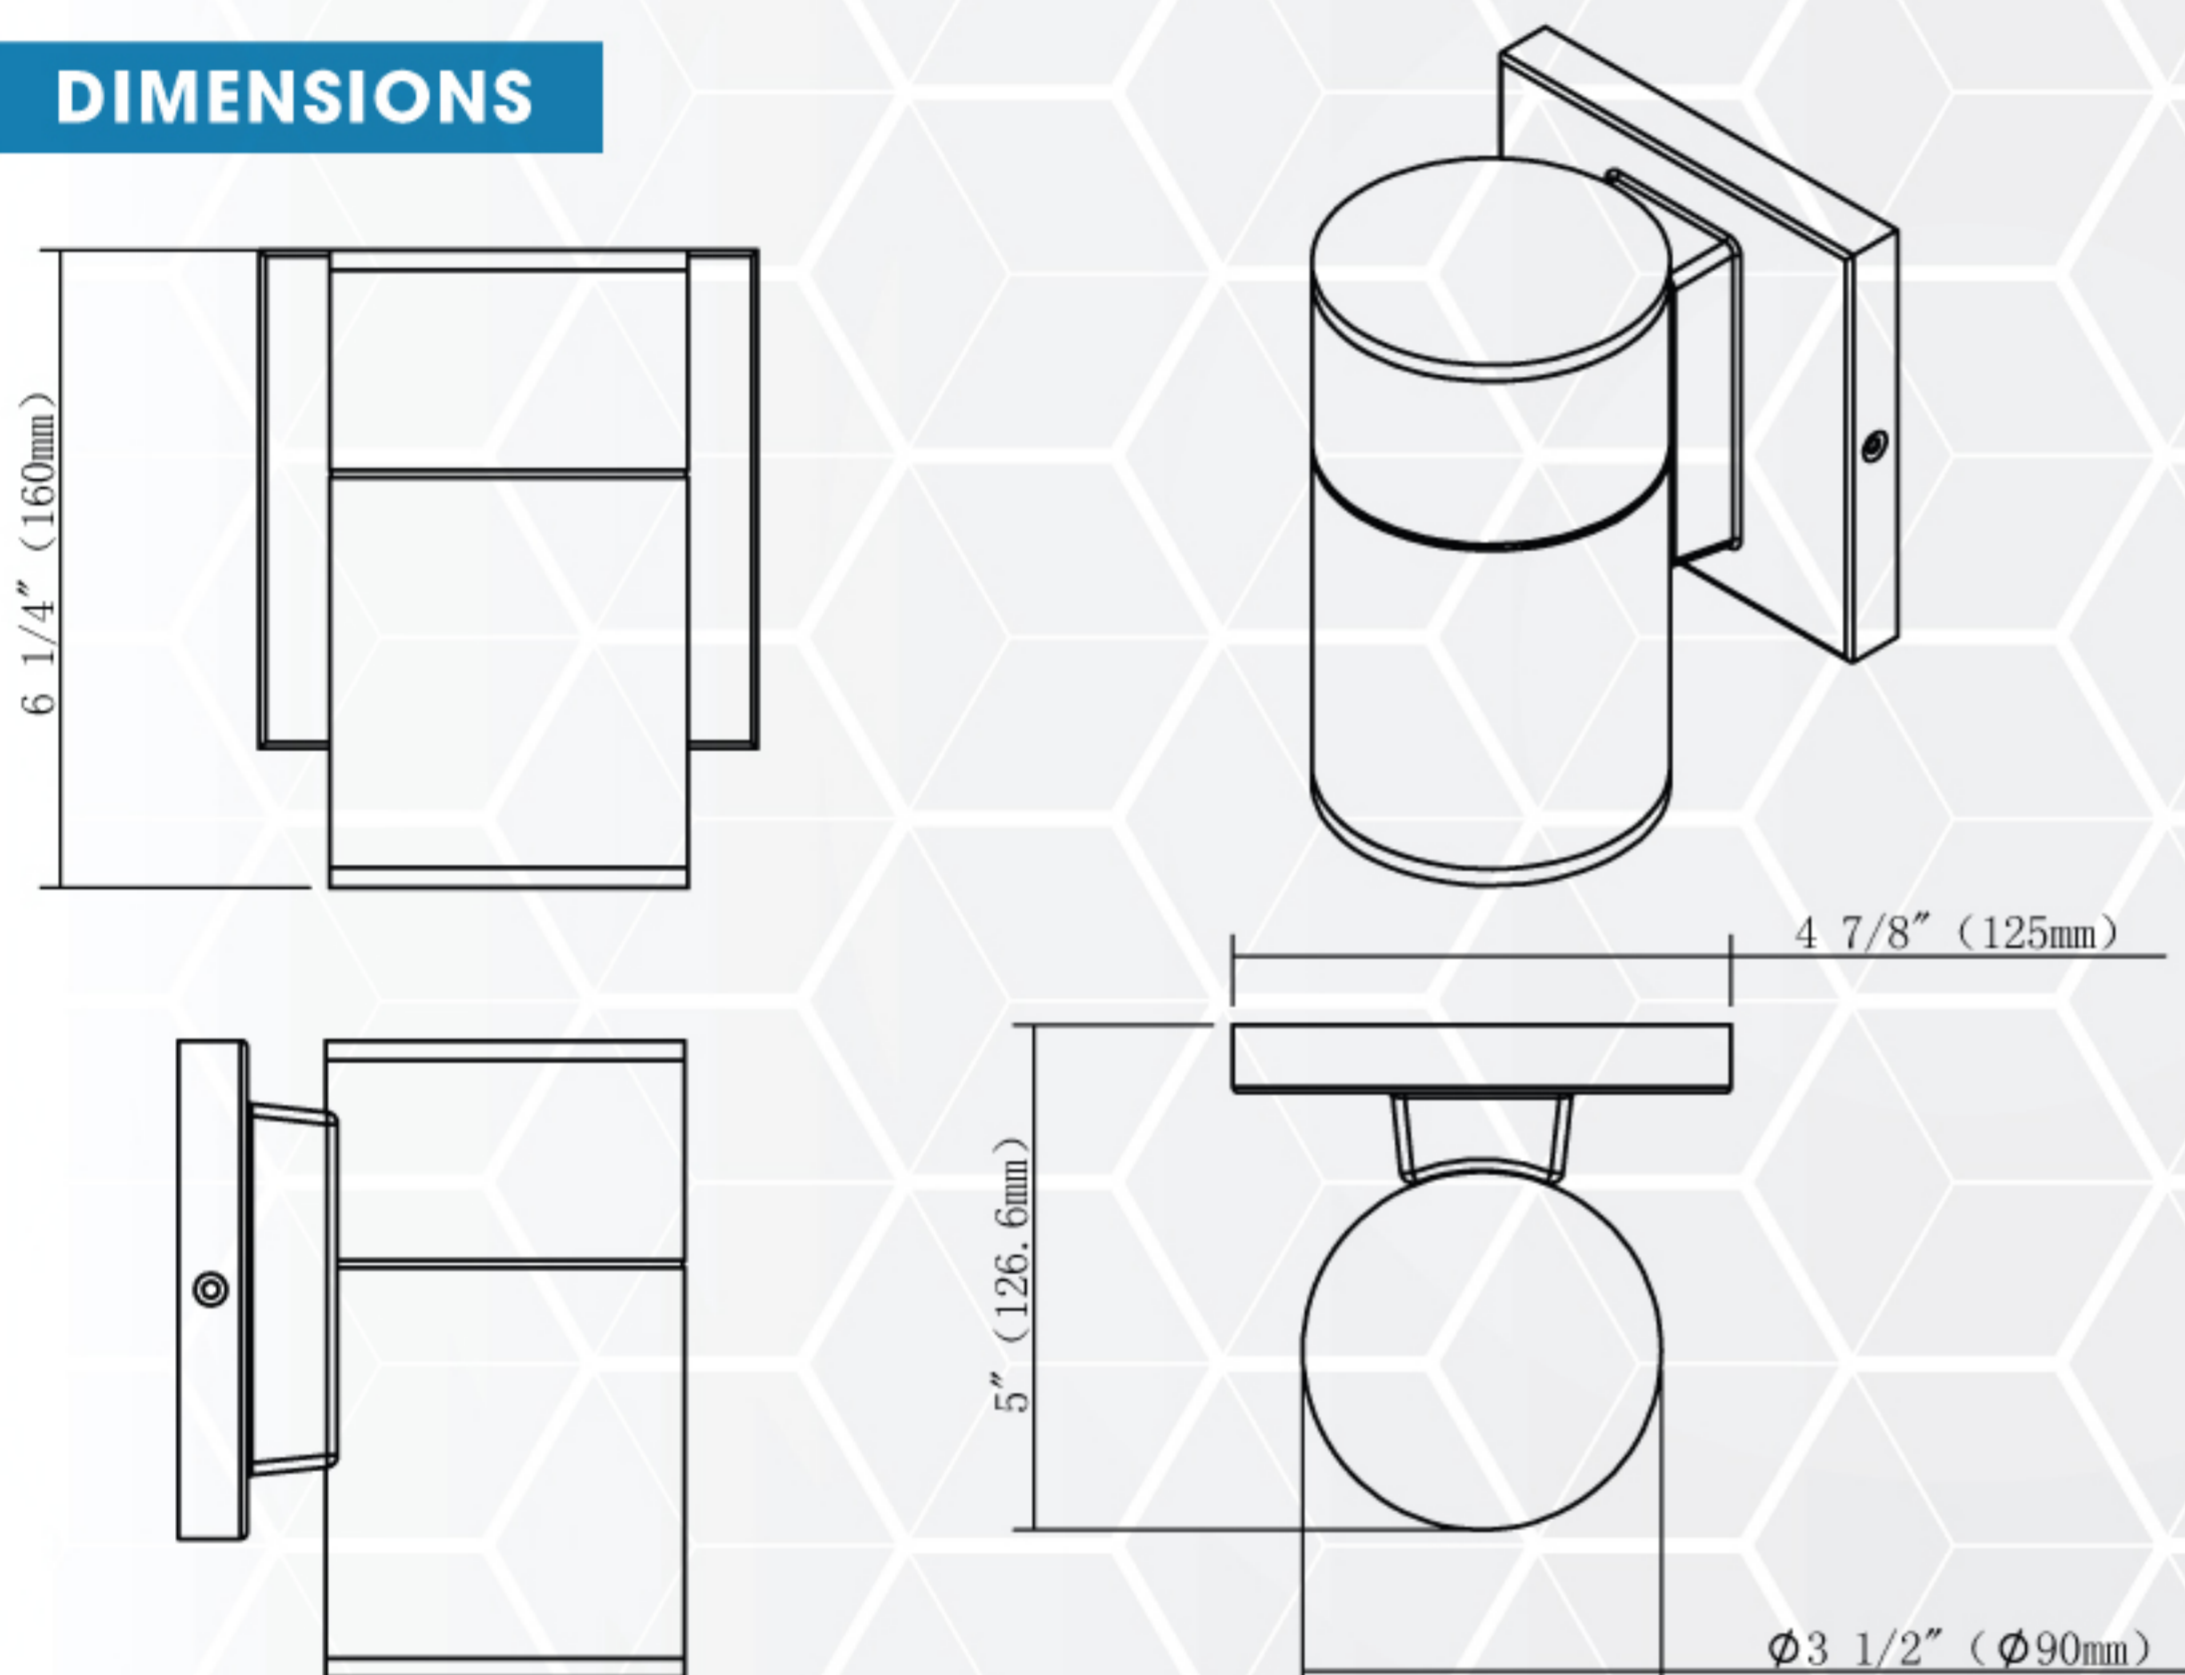

## WALL SCONCES

RSC-DL-5CCT-BK

## HIGHLIGHTS

Modern Porch Light, LED Down Wall Sconce

- High quality aluminum body with glass diffuser
- Suitable for a variety of styles and brings a modern look to your home
- Elegant design, provide a more high end looking
- Installation Down
- 50000 hours lifetime

## DIMENSIONS

## SPECIFICATIONS

Model	RSC-DL-5CCT-BK
Wattage	10W
Voltage	AC120-347V, 60Hz
Lumens	600lmn
Beam Angle	60°
Lifetime	50000 hours
Dimmable	No
Rating	Wet locations
CRI	80
Grade of Protection	IP65
Colour Temp.	2700K / 3000K / 3500K / 4000K / 5000K
Lighting Direction	Down
Operating Temp.	-20°C ~ +40°C
Case Quantities	6