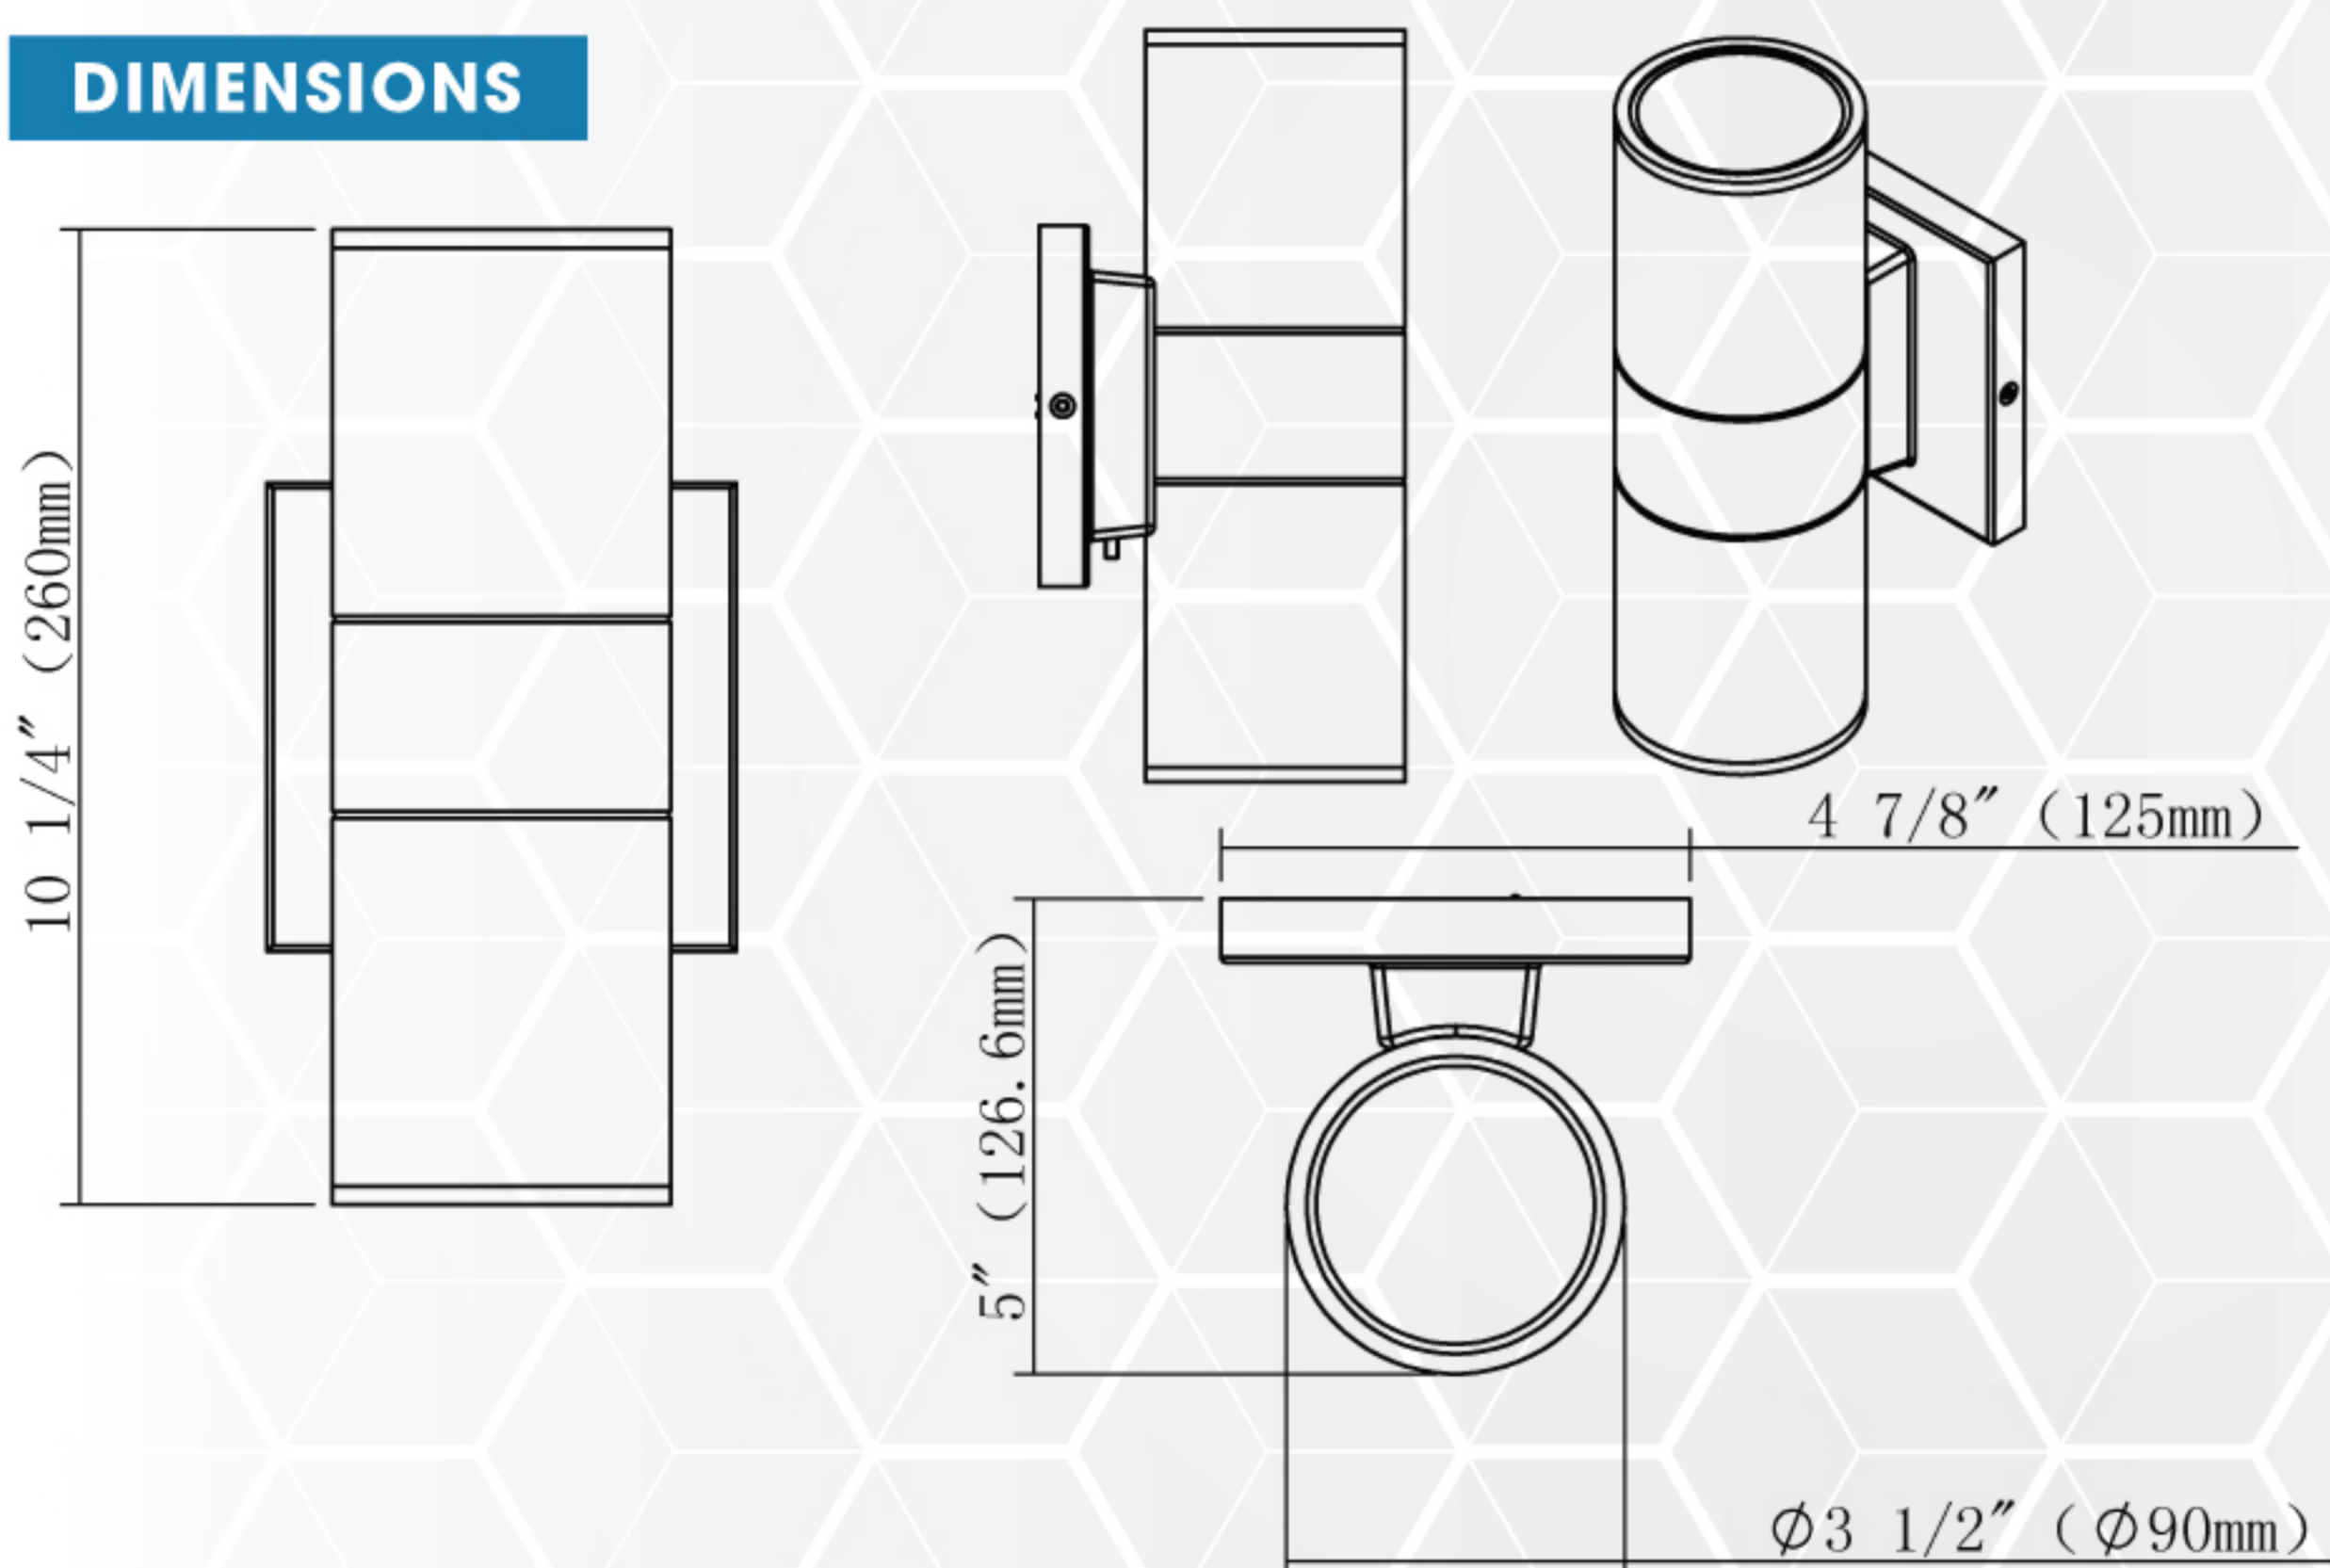

## WALL SCONCES

RSC-UD-5CCT-BK

### Waterproof Outdoor 20W LED Up And Down Wall Sconce

- High quality aluminum body with glass diffuser
- High quality painting treatment designed to outlast the toughest Canadian winters
- Elegant design, provides a more high end look
- 50000 hours lifetime

## DIMENSIONS

## SPECIFICATIONS

Model	RSC-UD-5CCT-BK
Wattage	20W
Voltage	AC120-277V/120-347V, 60Hz
Lumens	1800lmn (50% UP/50% DOWN)
Beam Angle	60°
Lifetime	50000 hours
Dimmable	No
Rating	Wet locations
Grade of Protection	IP65
CRI	80
Colour Temp.	2700K / 3000K / 3500K / 4000K / 5000K
Lighting Direction	Up/Down
Operating Temp.	-20°C ~ +40°C
Case Quantities	6