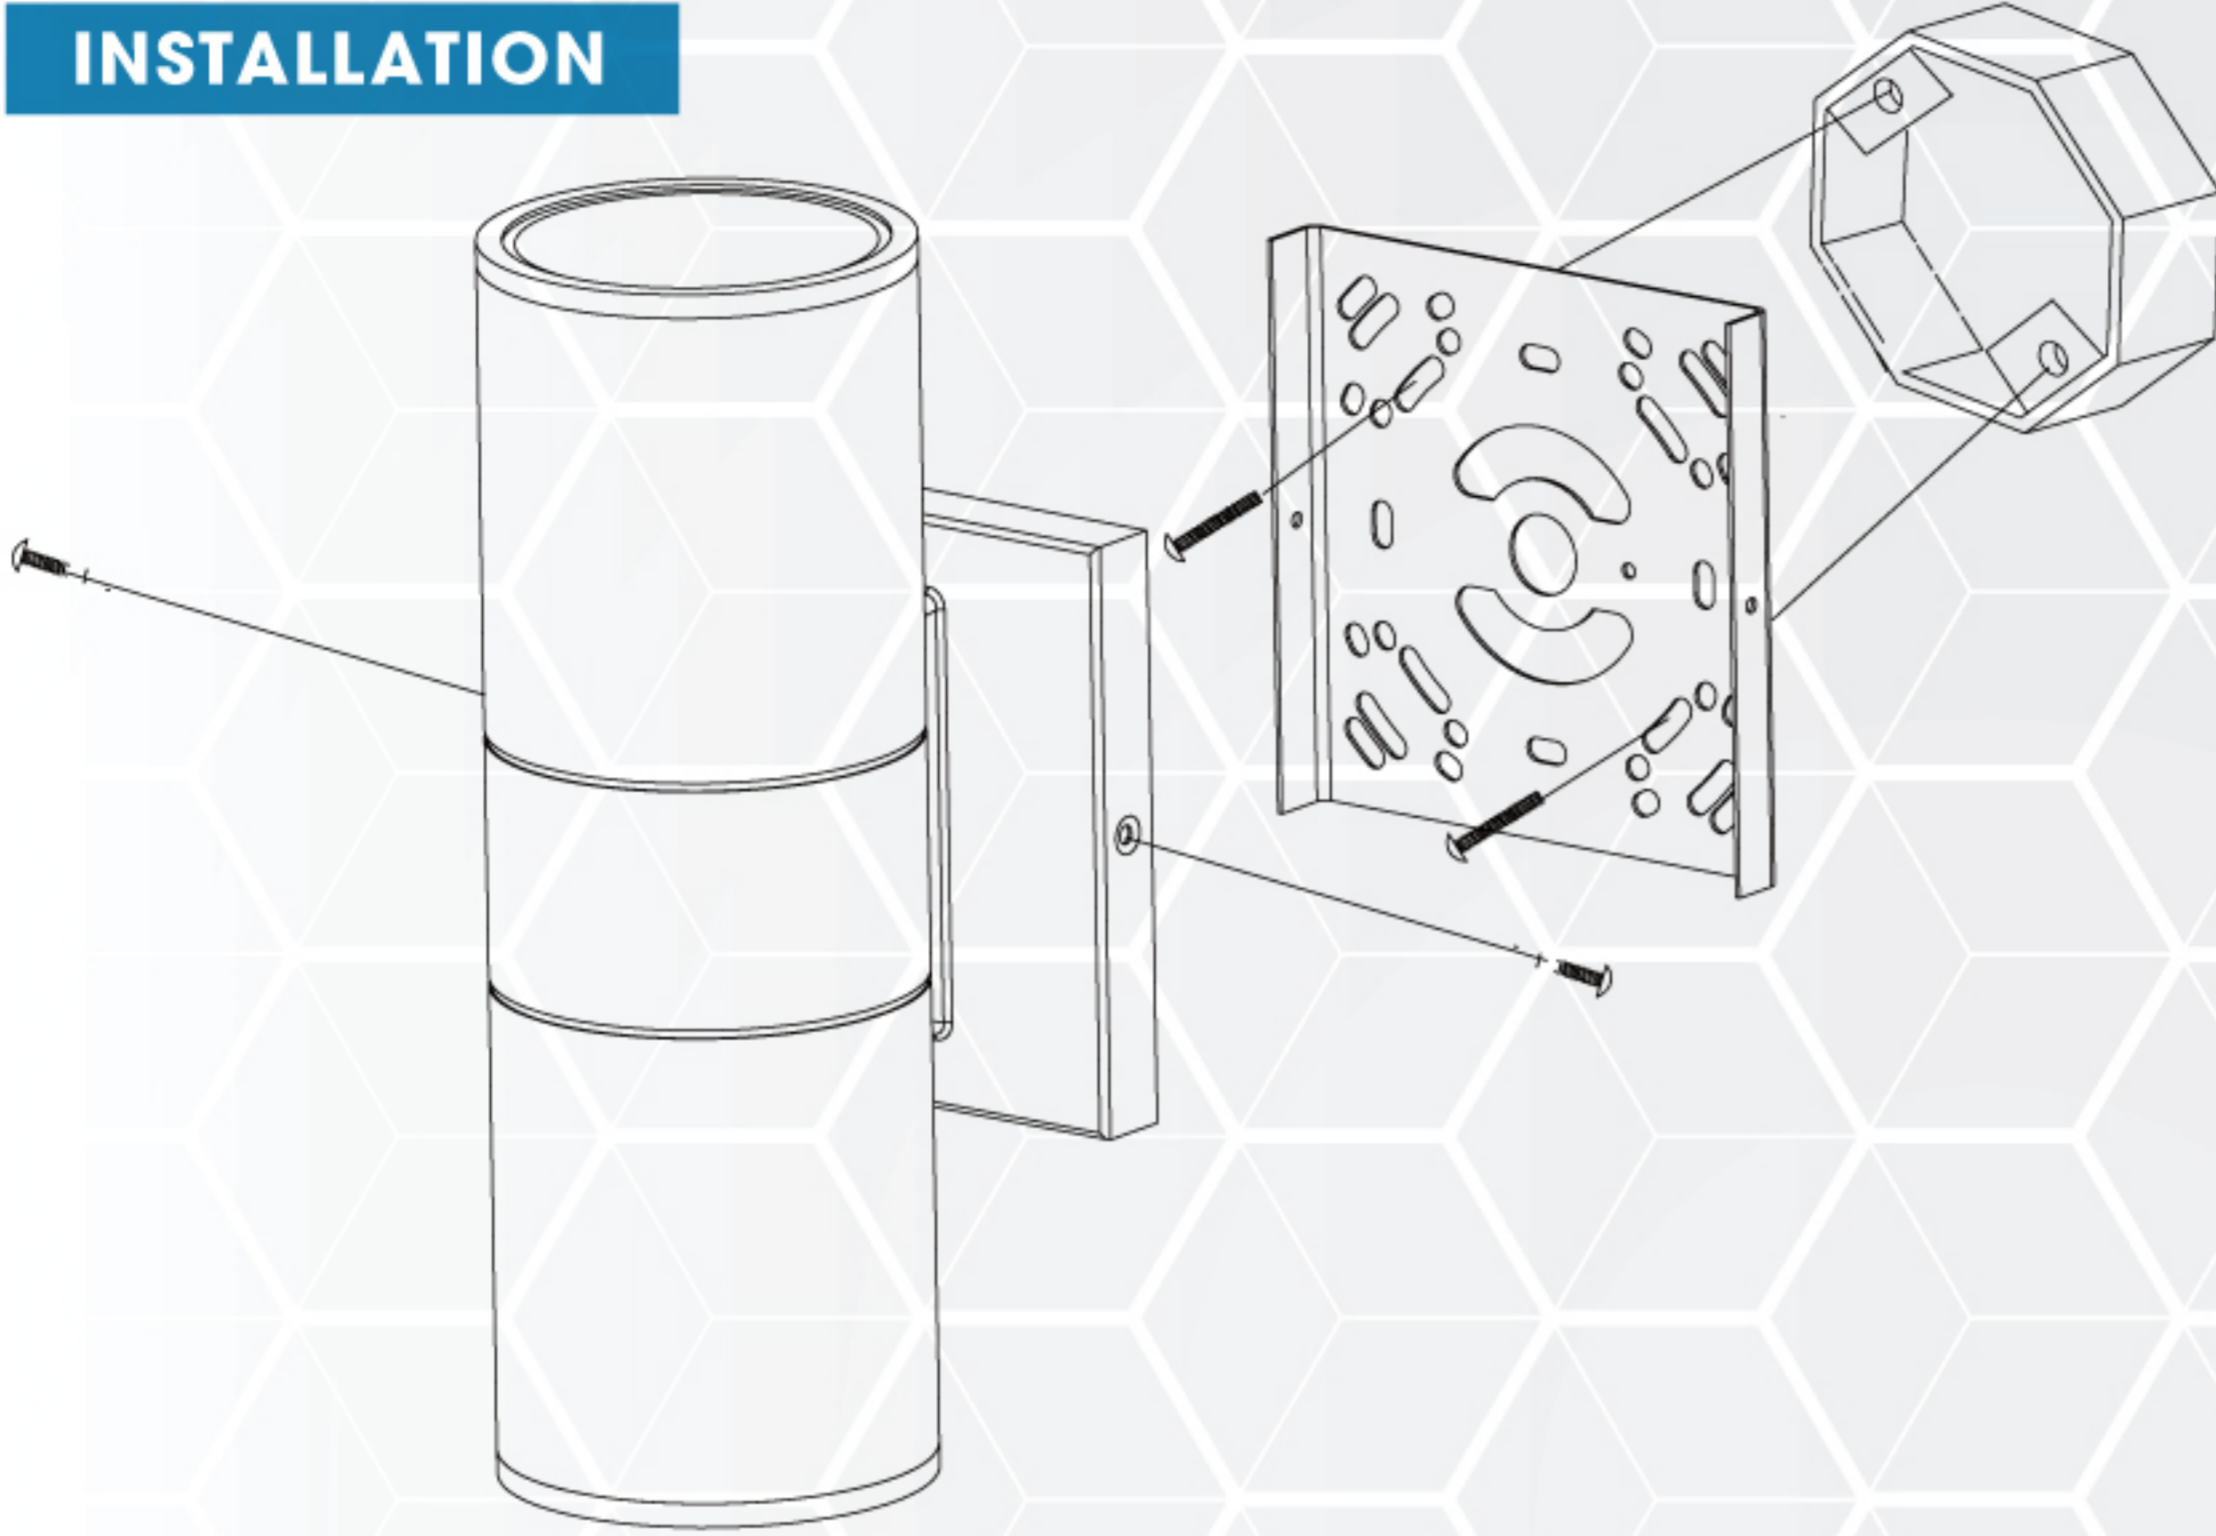

WALL SCONCES

RSC-UD-5CCT-BK

INSTALLATION

INCLUDED IN BOX

- Double head wall sconce
- Mounting Brackets