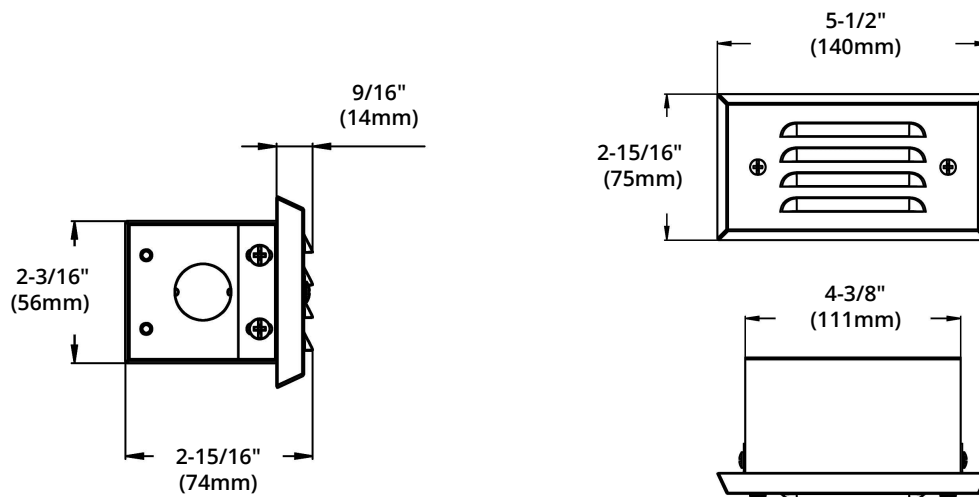

DIMENSIONS

Reference	QTY.	Remarks	Project:
			Location:
			Architect:
			Engineer:
			Contractor:
			Submitted by:
			Date:

ORTECH reserves the right to modify at any time, without notice, any or all of our product's features, designs, components and specifications to meet market changes.