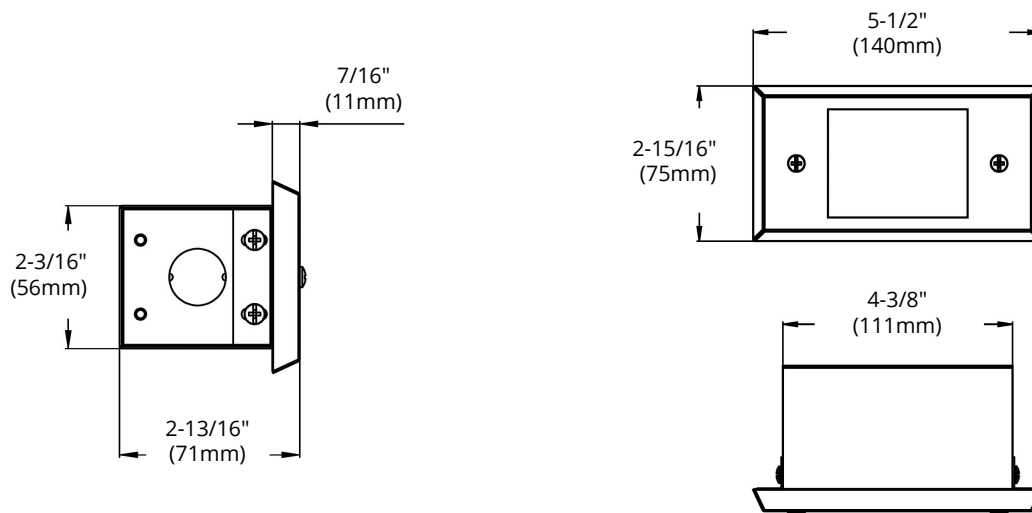

DIMENSIONS

Reference	QTY.	Remarks	Project:
			Location:
			Architect:
			Engineer:
			Contractor:
			Submitted by:
			Date:

ORTECH reserves the right to modify at any time, without notice, any or all of our product's features, designs, components and specifications to meet market changes.