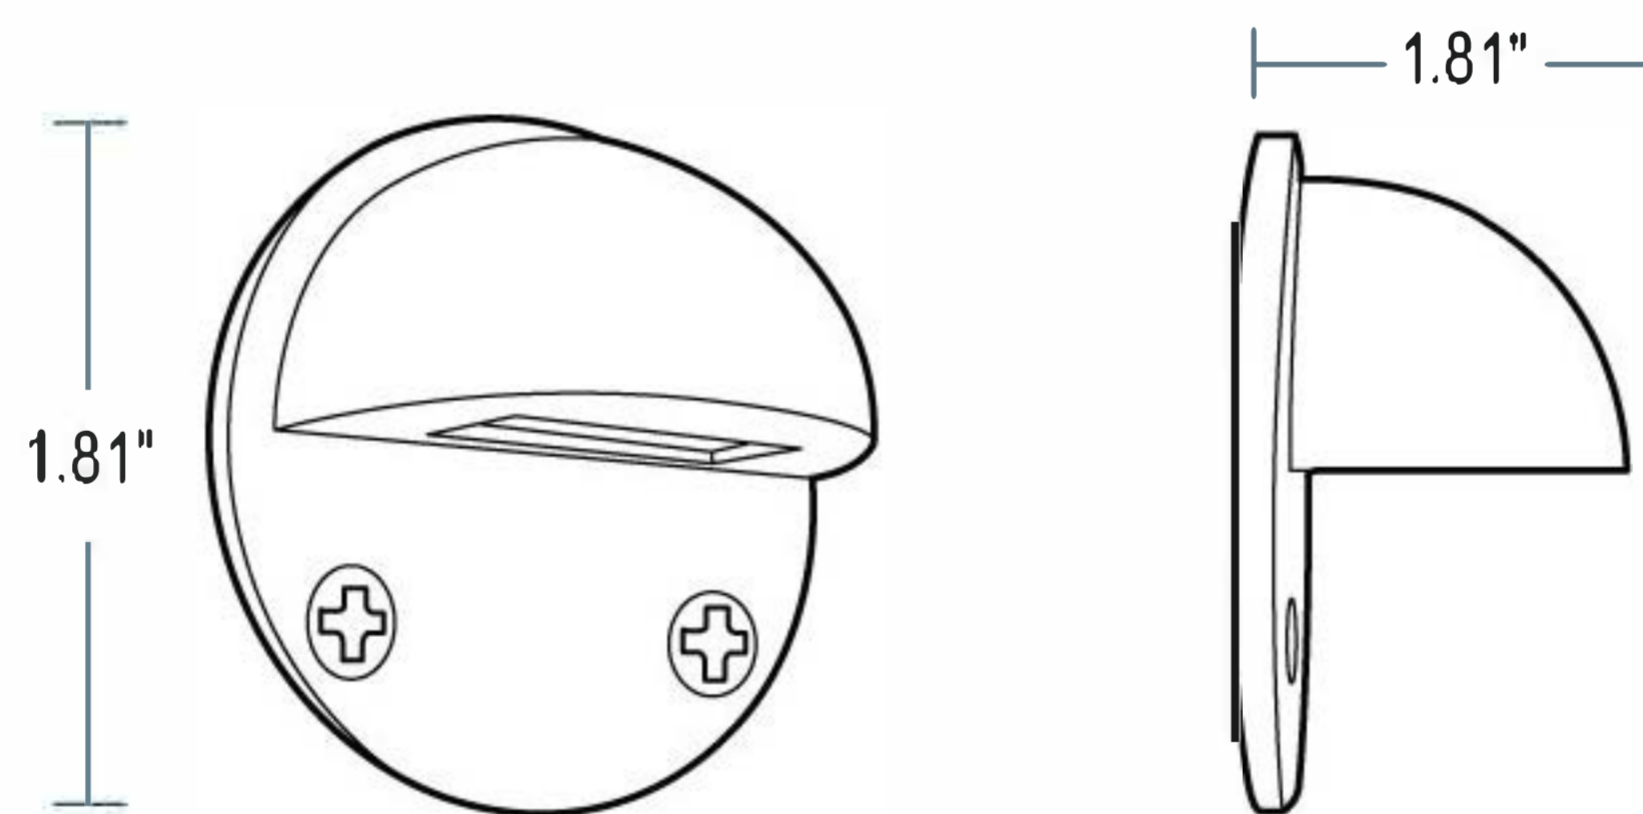

DIMENSIONS

Reference	QTY.	Remarks	Project:
			Location:
			Architect:
			Engineer:
			Contractor:
			Submitted by:
			Date:

ORTECH reserves the right to modify at any time, without notice, any or all of our product's features, designs, components and specifications to meet market changes.