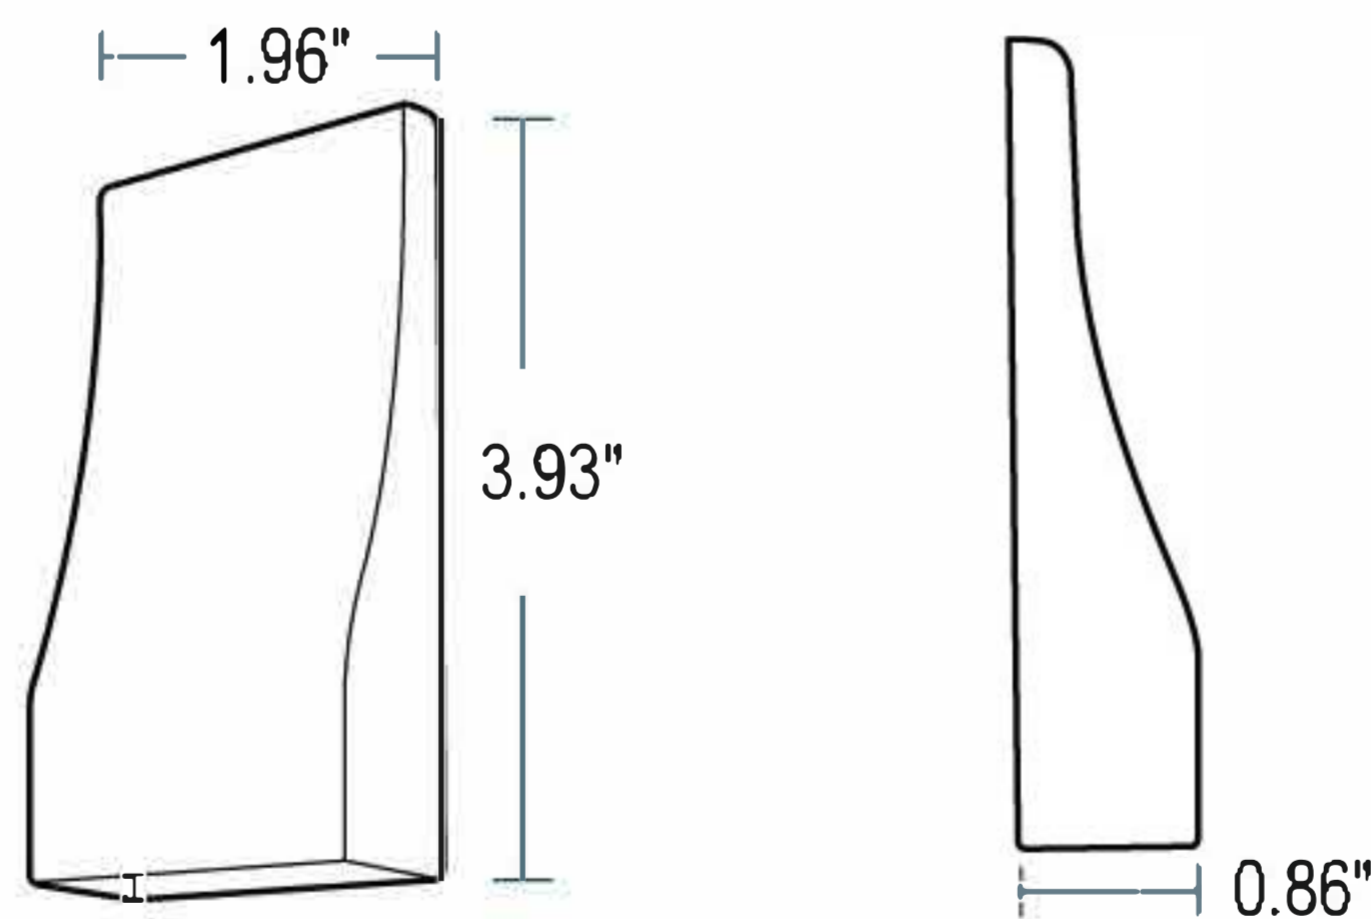

DIMENSIONS

Reference	QTY.	Remarks	Project:
			Location:
			Architect:
			Engineer:
			Contractor:
			Submitted by:
			Date:

ORTECH reserves the right to modify at any time, without notice, any or all of our product's features, designs, components and specifications to meet market changes.