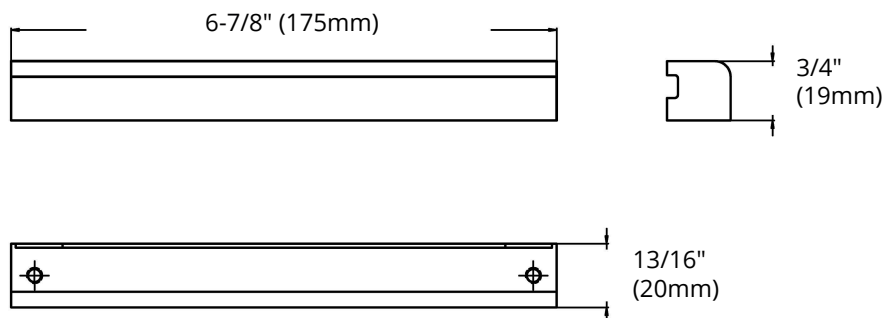

DIMENSIONS

Reference	QTY.	Remarks	Project:
			Location:
			Architect:
			Engineer:
			Contractor:
			Submitted by:
			Date:

ORTECH reserves the right to modify at any time, without notice, any or all of our product's features, designs, components and specifications to meet market changes.