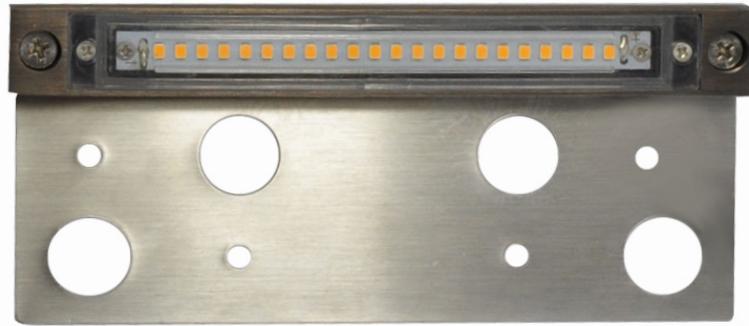

LED Landscape Lighting — Hardscape Lights

MODEL OD-HSB201

HIGHLIGHTS

- LED hardscape light with solid brass housing
- Enhances the colours and shapes of the hardscape area being lit
- Can be mounted under a horizontal cap or flush to a vertical or horizontal surface
- Case Quantities: 20

SPECIFICATIONS

Model	OD-HSB201
Wattage	4W
Voltage	12V AC
Housing	Solid brass
Lens	Clear
Wiring	3'18/2 UL wire, SPT-2W leads
Mounting Access	3pcs stainless steel bracket
Colour Temp.	2700K (Warm White)
Operating Temp.	-25°C ~ +40°C
Warranty	5 years