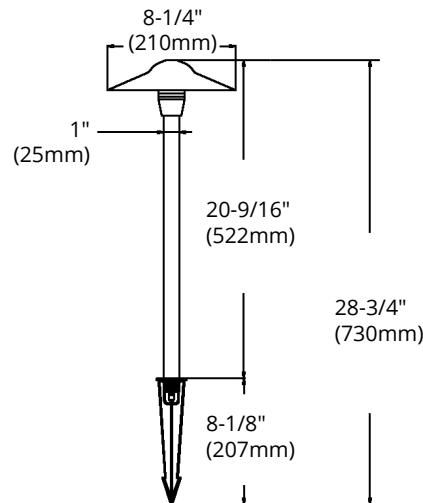

DIMENSIONS

Reference	QTY.	Remarks	Project:
			Location:
			Architect:
			Engineer:
			Contractor:
			Submitted by:
			Date:

ORTECH reserves the right to modify at any time, without notice, any or all of our product's features, designs, components and specifications to meet market changes.