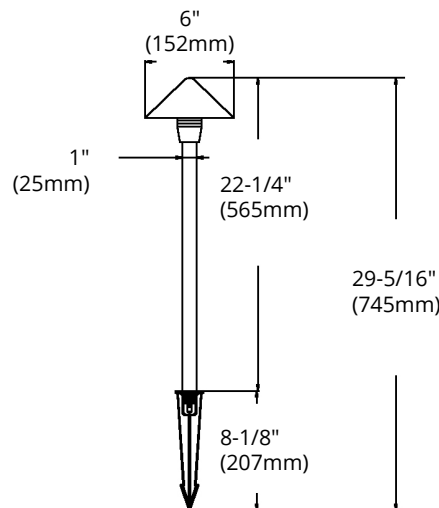

DIMENSIONS

Reference	QTY.	Remarks	Project:
			Location:
			Architect:
			Engineer:
			Contractor:
			Submitted by:
			Date:

ORTECH reserves the right to modify at any time, without notice, any or all of our product's features, designs, components and specifications to meet market changes.