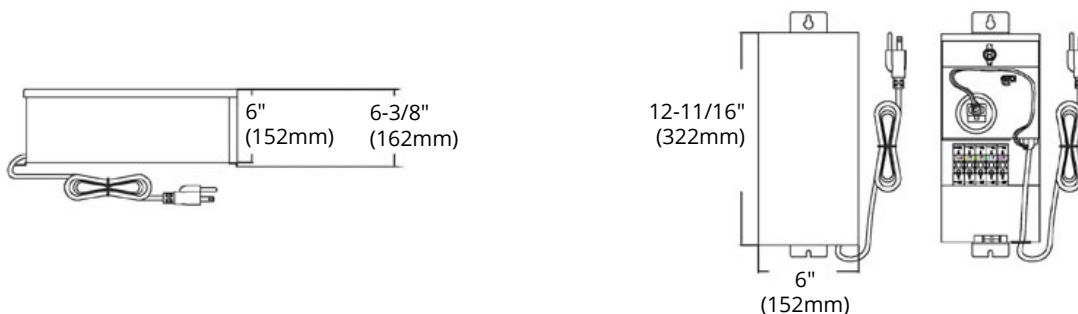

DIMENSIONS

Reference	QTY.	Remarks	Project:
			Location:
			Architect:
			Engineer:
			Contractor:
			Submitted by:
			Date:

ORTECH reserves the right to modify at any time, without notice, any or all of our product's features, designs, components and specifications to meet market changes.