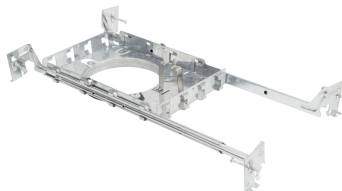

LED Slim Lights

MODEL SLIM4CONT-3CCT (6PCS IN BOX)

HIGHLIGHTS

- 4" LED Slim Contractor Pack (6 pieces in one box) — 4" Round LED Slim Light with driver in connection box
- Depth is 1/2", and for the best possible Layout Depth Flexibility, it should be installed right under joists
- IC rated for direct contact with insulation, recessed housing not required
- Easy and Fast installation — install directly into ceiling with clips
- Rated for damp location where not directly exposed to water
- Class 2 transformer in junction box is included
- Case Quantities: 4

DIMENSIONS

Trims (sold separately)

SLIM4-RINGBK SLIM4-RINGSN SLIM4-RINGCH SLIM4-RINGVB SLIM4-RINGCBK SLIM4-RINGCP SLIM4-RINGBR

Accessories (sold separately)

PLATE4-HB

Mounting Plate for
ORTECH 4" Slim Lights

PLATE26-4

New Construction Plate for
ORTECH 4" Slim Lights

CORD A24/A120

Flexible Connector
2FT/5FT/10FT/20FT

MODEL SLIM4CONT-3CCT (6PCS IN BOX)

COMPATIBLE DIMMER LIST

Brand	Series	Model	Load	Dimmability
	Ariadni	AYCL-153P	150w	10%-100%
	Diva	DV-600PR	600W	1%-100%
	Diva	DVCL-153P	150W	10%-100%
	Maestro	MACL-153MH	600W	10%-100%
	Maestro Wireless	MRF2-6CL	150W	10%-100%
Lutron	Rotary	D-600P	600W	10%-100%
	Electronic(ELV)	NTELV-300P	600W	10%-100%
	Skylark	S-600P	600W	10%-100%
	Skylark Contour	CT-600P	600W	1%-100%
	Skylark Contour	CTCL-153P	150W	10%-100%
	Toggler	TG-600P	600W	10%-100%
	Toggler	TCCL-153P	150W	10%-100%
Leviton	Sureslide	6633	600W	OK
	Sureslide Decora	6674	600W	20-100%
	Trimatron	6602	600W	20-100%
	ILLVMATECH	IPL06	600W	OK
Legrand	Adorne	ADTP703TU	700W	20-100%
	Harmony	H703PTW	700W	OK
Cooper	Aspire	9540	1000W	OK
	Devine	DAL06P	300W	OK