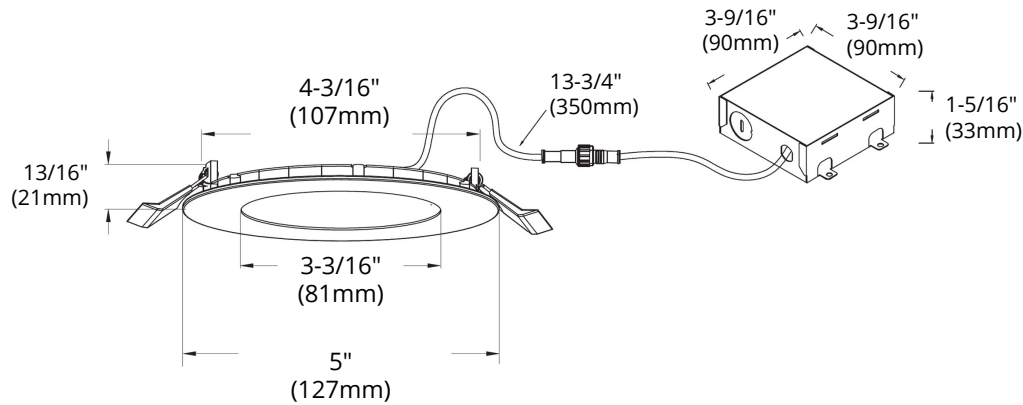

LED Slim Lights

MODEL SLIM4CONT-3CCT (6PCS IN BOX)

HIGHLIGHTS

- 4" LED Slim Contractor Pack (6 pieces in one box) — 4" Round LED Slim Light with driver in connection box
- Depth is 1/2", and for the best possible Layout Depth Flexibility, it should be installed right under joists
- IC rated for direct contact with insulation, recessed housing not required
- Easy and Fast installation — install directly into ceiling with clips
- Rated for damp location where not directly exposed to water
- Class 2 transformer in junction box is included
- Case Quantities: 4

SPECIFICATIONS

- Cut hole in ceiling and snap fixture in Opening with attached spring clips
- Ceiling clearance required: 1"

SPECIFICATIONS

Model	SLIM4CONT-3CCT
Wattage	12W
Voltage	120V AC
Lumens	900 lmn
Beam Angle	120°
Lifetime	50000 hours
Cutout	4-1/4" (108 mm)
CRI	80
Dimmable	Yes
Rating	IC Rated / Indoor use / for Damp location
Grade of Protection	IP 44
Air Tight	Yes
Application	Recessed ceiling / Balcony / Overhanging eaves
Colour Temp.	3000K (Warm White) / 4000K (Natural White) / 5000K (Cool White)
Operating Temp.	-20°C ~ +40°C
Warranty	5 years

DIMENSIONS

Trims (sold separately)

SLIM4-RINGBK SLIM4-RINGSN SLIM4-RINGCH SLIM4-RINGVB SLIM4-RINGCBK SLIM4-RINGCP SLIM4-RINGBR

Accessories (sold separately)

PLATE4-HB

Mounting Plate for
ORTECH 4" Slim Lights