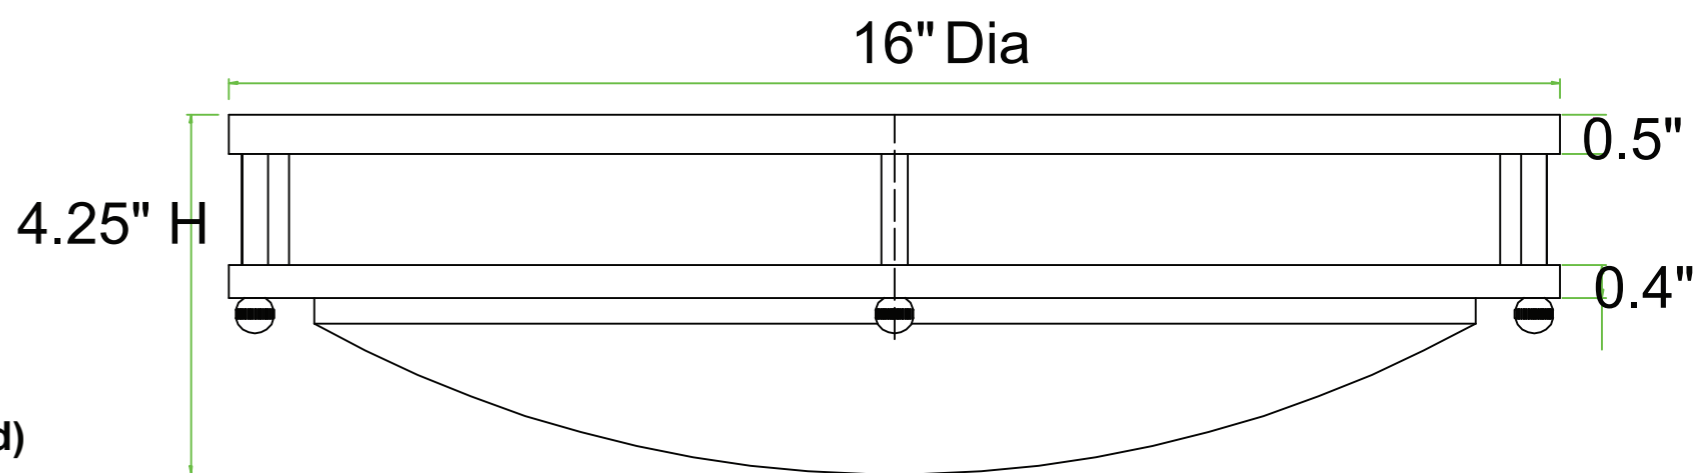

#### Ordering Guide:

1302-16

Metal Finish:

SN (Satin Nickel)

CH (Chrome)

Color Temperature:

(3000K Warm White Standard)  
5 (5000K Cool White)  
(3000K Warm White)

Reference	QTY.	Remarks	Project:
			Location:
			Architect:
			Engineer:
			Contractor:
			Submitted by:
			Date: